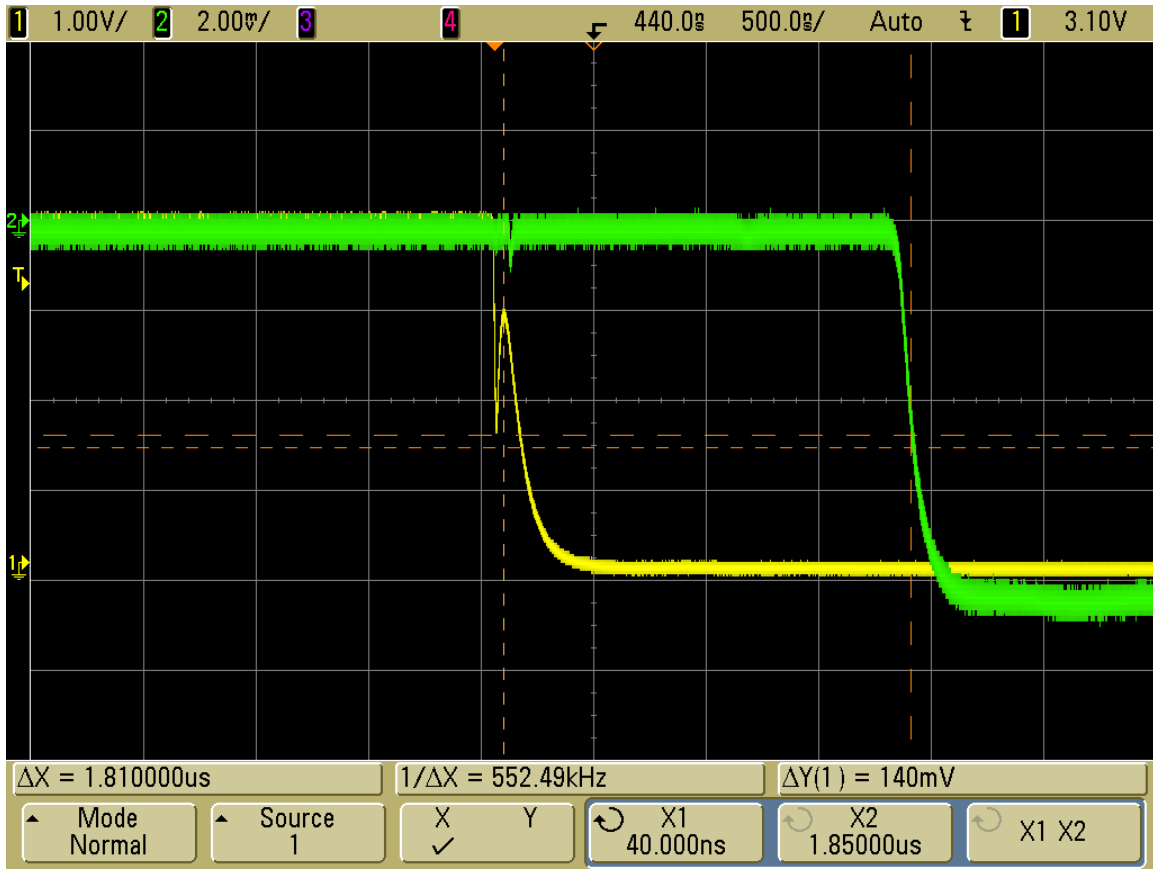

"ON" Switching Speed
Use Cristal Detector

PLANAR MONOLITHICS INDUSTRIES, INC.

7311-F GROVE ROAD FREDERICK, MD 21704
TEL: 301-682-5019 FAX: 3016621731
www.pmi-rf.com

“OFF” Switching Speed
Use Cristal Detector