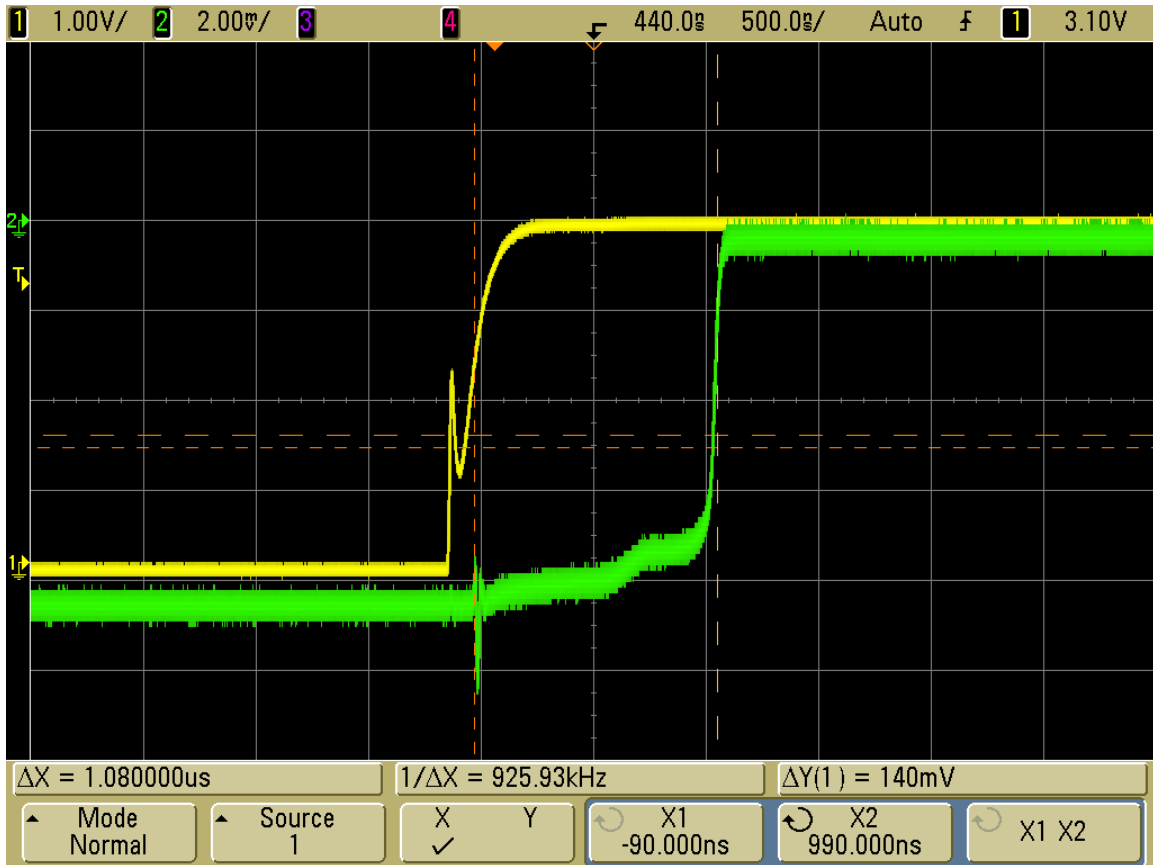

"ON" Switching Speed
Use Cristal Detector

PLANAR MONOLITHICS INDUSTRIES, INC.

7311-F GROVE ROAD FREDERICK, MD 21704
TEL: 301-682-5019 FAX: 3016621731
www.pmi-rf.com

“OFF” Switching Speed
Use Cristal Detector