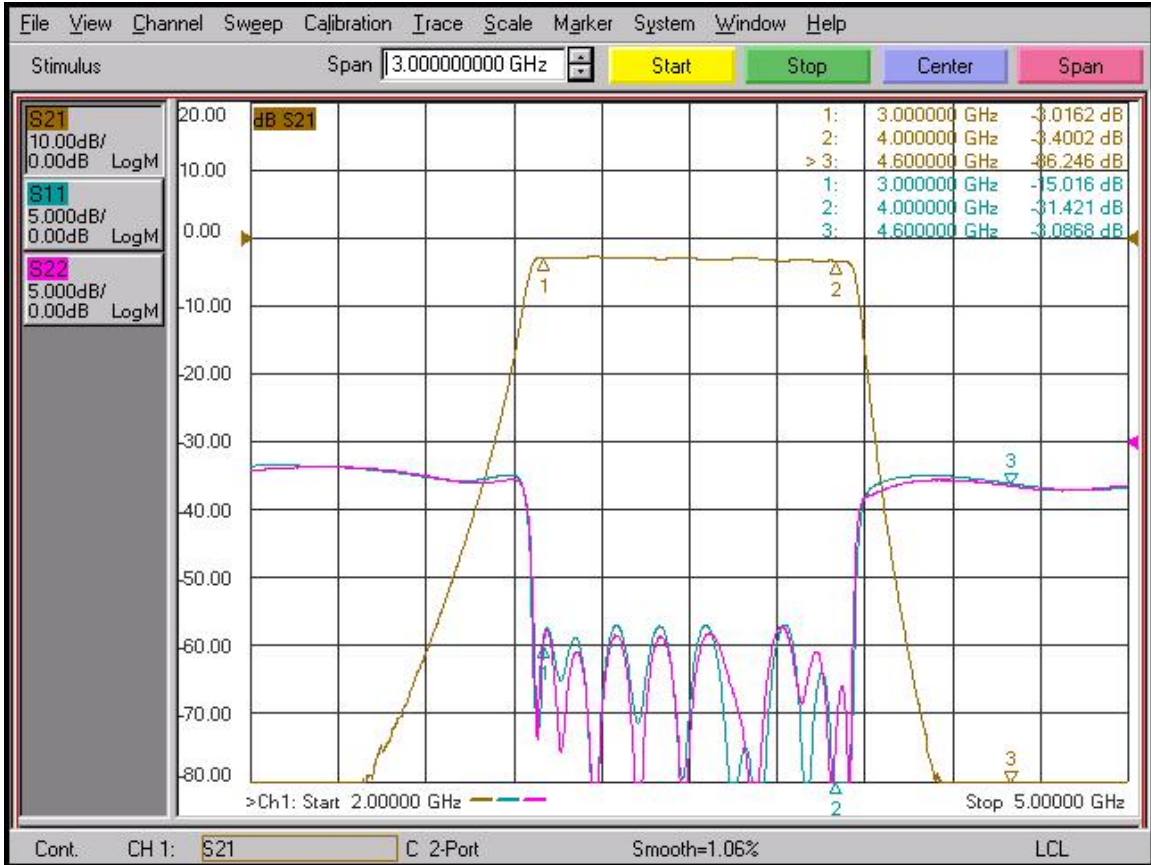

Channel 2 (3 – 4 GHz) Narrow Band

PLANAR MONOLITHICS INDUSTRIES, INC.

7311-F GROVE ROAD FREDERICK, MD 21704

TEL: 301-682-5019 FAX: 3016621731

www.pmi-rf.com