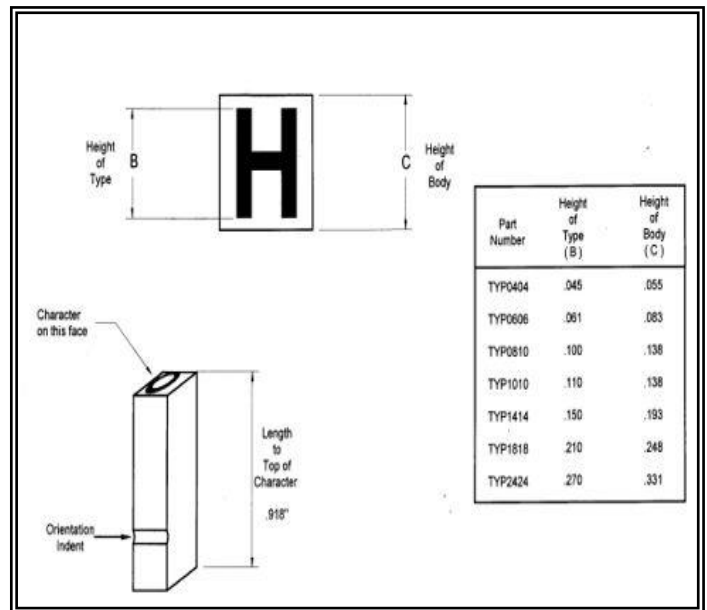

ALLEN AVIONICS - OFFSET TYPE

Part #	Description	Height of Type	Height of Body	Type Specimen
TYPO404	4 Pt. Condensed on 4 Pt.body	0.045	0.055	ABCDEF GHIJKLMNOPQRSTUVWXYZ1234567890 # % . - , & ( ) / $? ! = ± Ω
TYPO606	Pt. Condensed on 6 Pt.body	0.061	0.083	ABCDEF GHIJKLMNOPQRSTUVWXYZ1234567890 # % . - , & ( ) / $? ! = ± Ω
TYPO810	8 Pt. Normal on 10Pt.body	0.100	0.138	ABCDEF GHIJKLMNOPQRSTUVWXYZ 1234567890 # % . - , & ( ) / $? ! = ± Ω
TYP1010	10 Pt. CNormal on 10Pt.body	0.110	0.138	ABCDEF GHIJKLMNOPQRSTUVWXYZ 1234567890 # % . - , & ( ) / $? ! = ± Ω
TYP1414	14 Pt. Normal on 14 Pt.body	0.150	0.193	ABCDEF GHIJKLMNOPQRSTUVWXYZ 1234567890 # % . - , & ( ) / $? ! = ± Ω

All of the above fonts consist of an assortment of capital letters, numbers, punctuation and spacers totaling over 670 pieces. All characters are cast in a hard lead alloy. Each font is packaged with the following characters:

- 3 pieces of ..... / $ # % ( ) = ± Ω
- 7 pieces of ..... ? - ! . , &
- 9 pieces of 2 3 4 5 6 7 8 9
- 11 pieces of 1
- 13 pieces of 0
- 6 pieces of ..... Q X Z
- 9 pieces of ..... J K V
- 13 pieces of ..... B W Y
- 15 pieces of ..... F G
- 17 pieces of ..... D H M P U
- 21 pieces of ..... C L
- 32 pieces of ..... A I N O R S T
- 39 pieces of ..... E

Packages of replacement characters for any of the above fonts can be purchased.

A package of 10 identical characters of any of the above is 10% of the font price. A package of assorted spacers for any body size is available. See accessories list below.