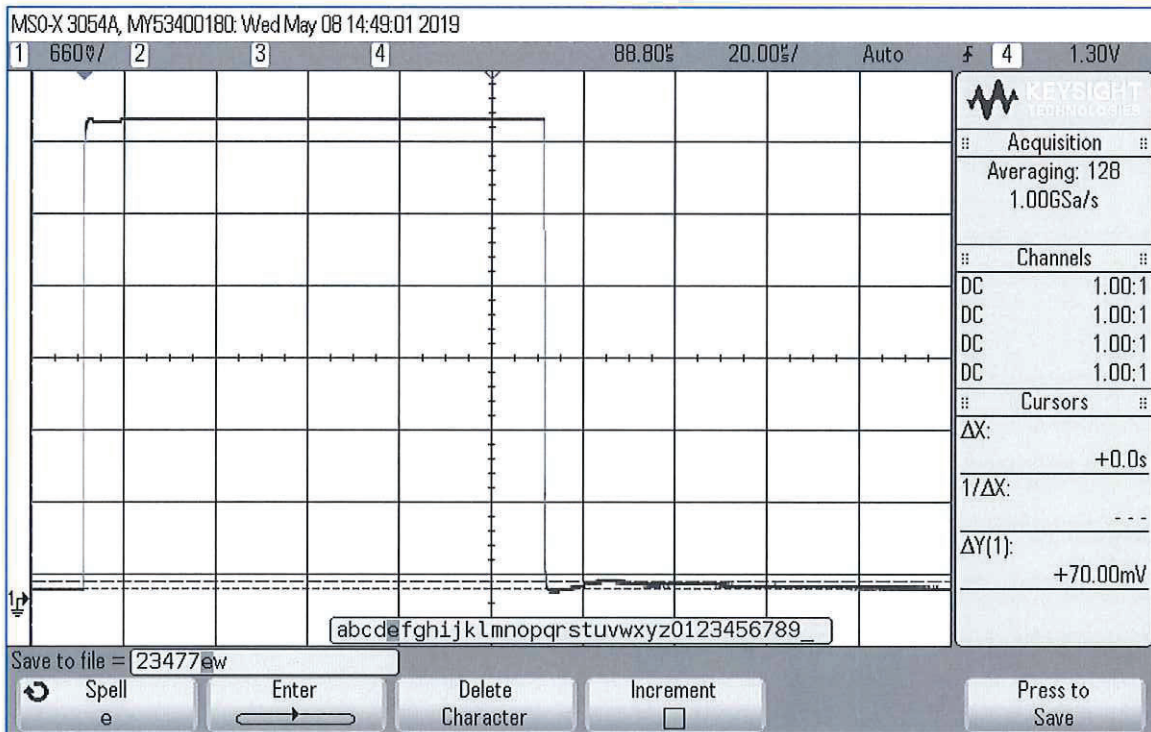

**SUMMARY TEST DATA
ON
EWDM-8G18G-65-70MV**

PL23477/1843

Customer: _____ Tested By: E.BENSON
 SO No: _____ Temperature: +25°C
 Model No: EWDM-8G18G-65-70MV Date: 5/8/19
 Serial No: PL23477/1843

RECOVERY TIME