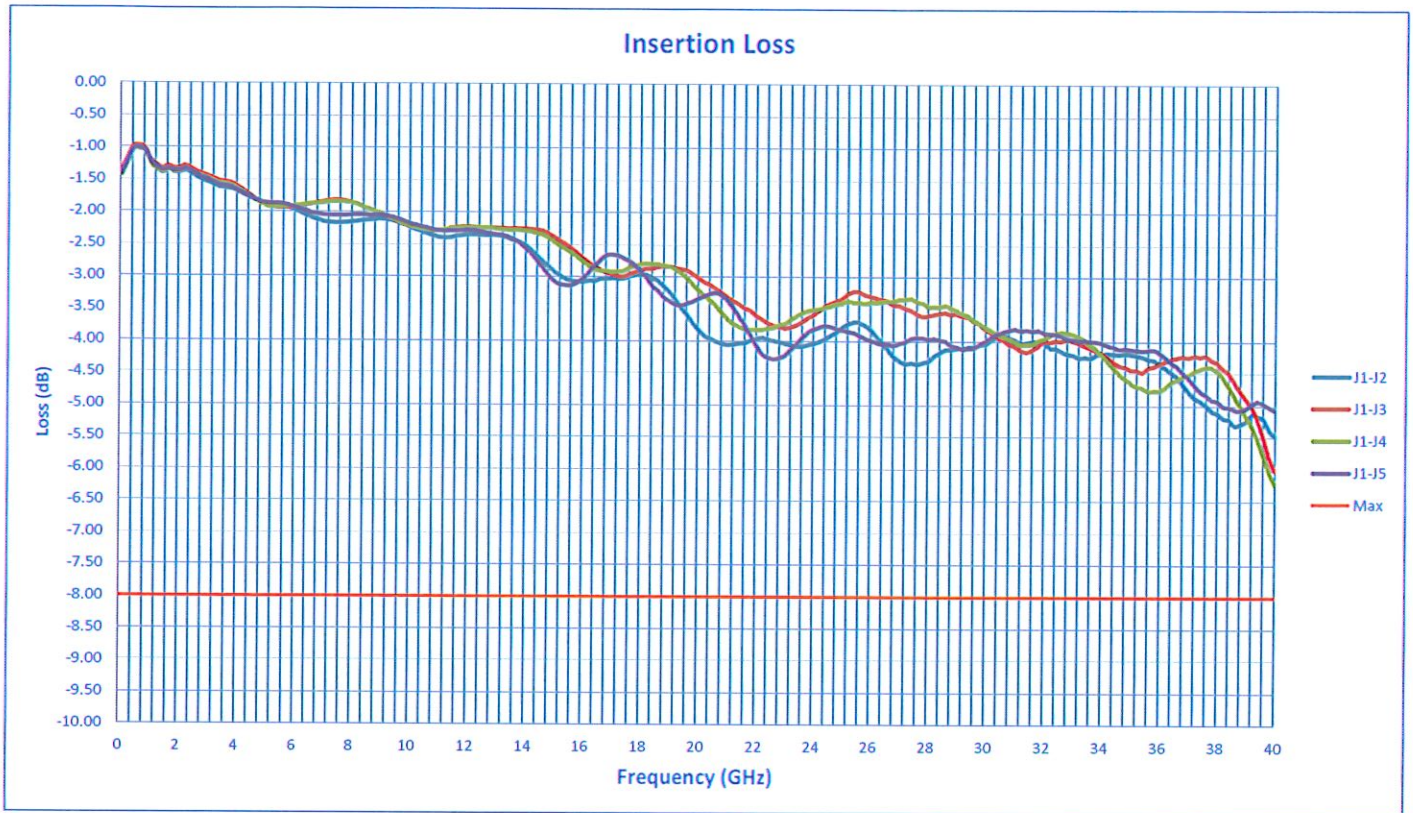

SUMMARY TEST DATA ON P4T-50M40G-55-T-292FF

SUMMARY TEST DATA ON P4T-50M40G-55-T-292FF