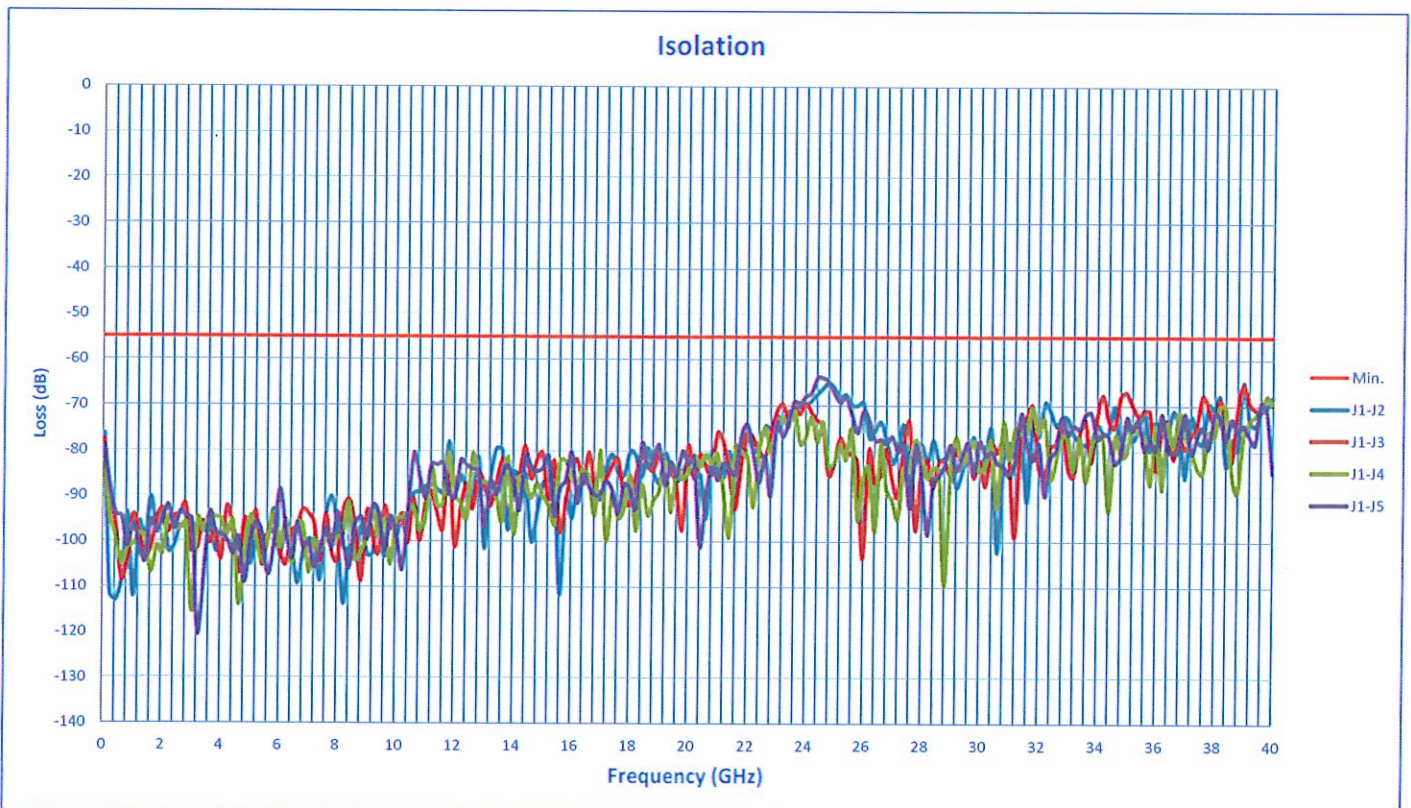

SUMMARY TEST DATA ON P4T-50M40G-55-T-292FF

SUMMARY TEST DATA ON P4T-50M40G-55-T-292FF