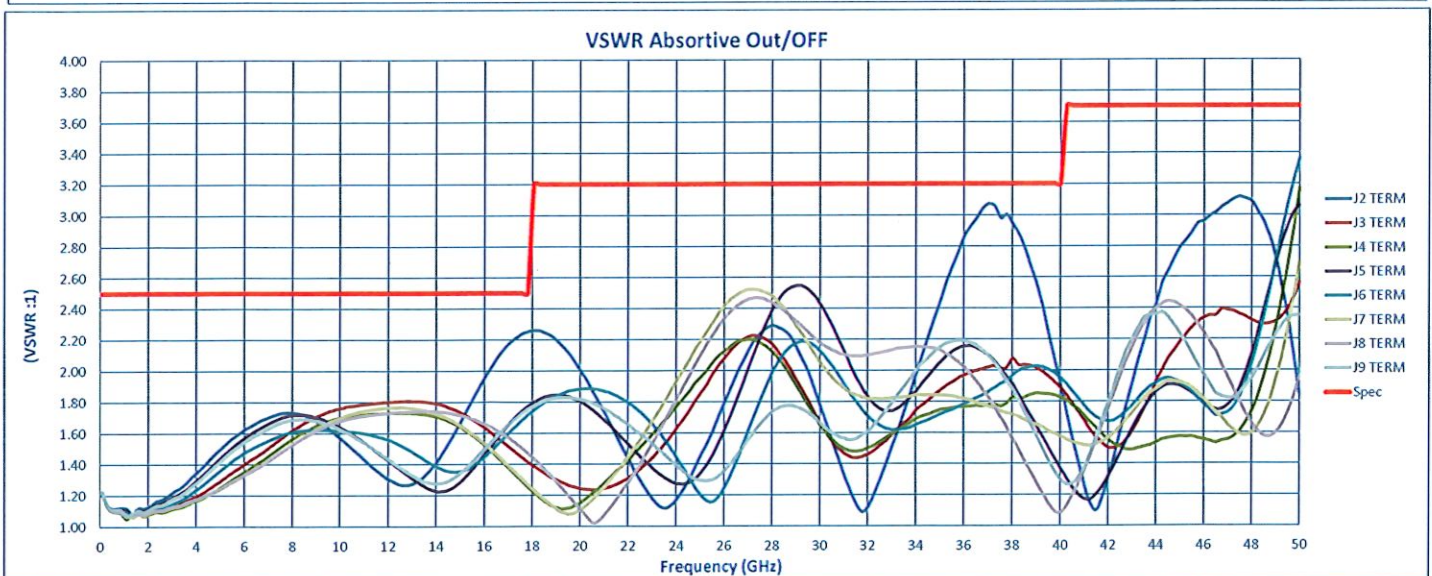

# SUMMARY TEST DATA ON P8T-100M50G-90-T-RD