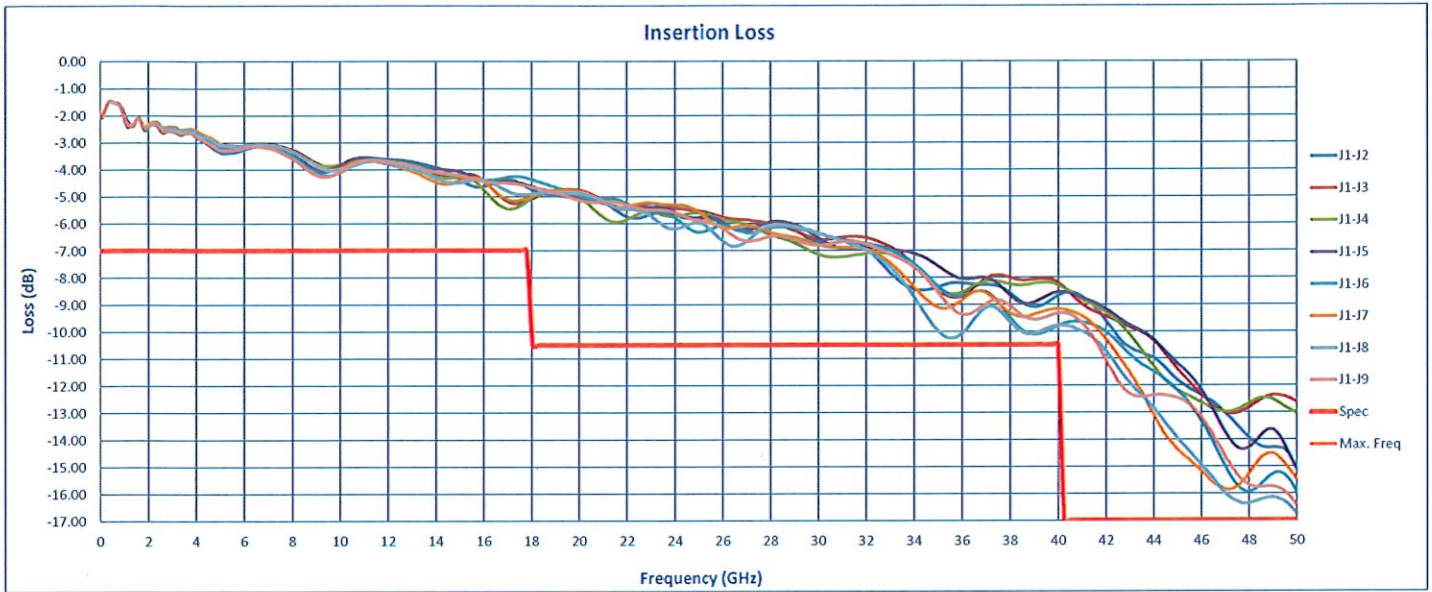

# SUMMARY TEST DATA ON P8T-100M50G-90-T-RD