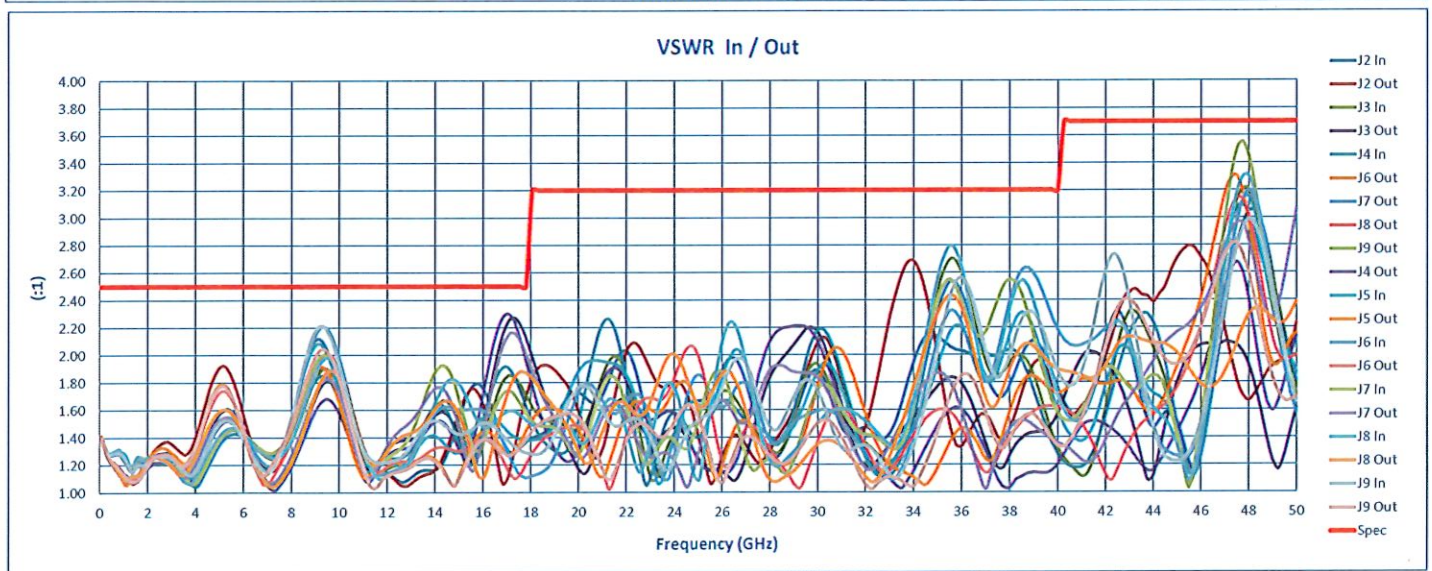

# SUMMARY TEST DATA ON P8T-100M50G-90-T-RD