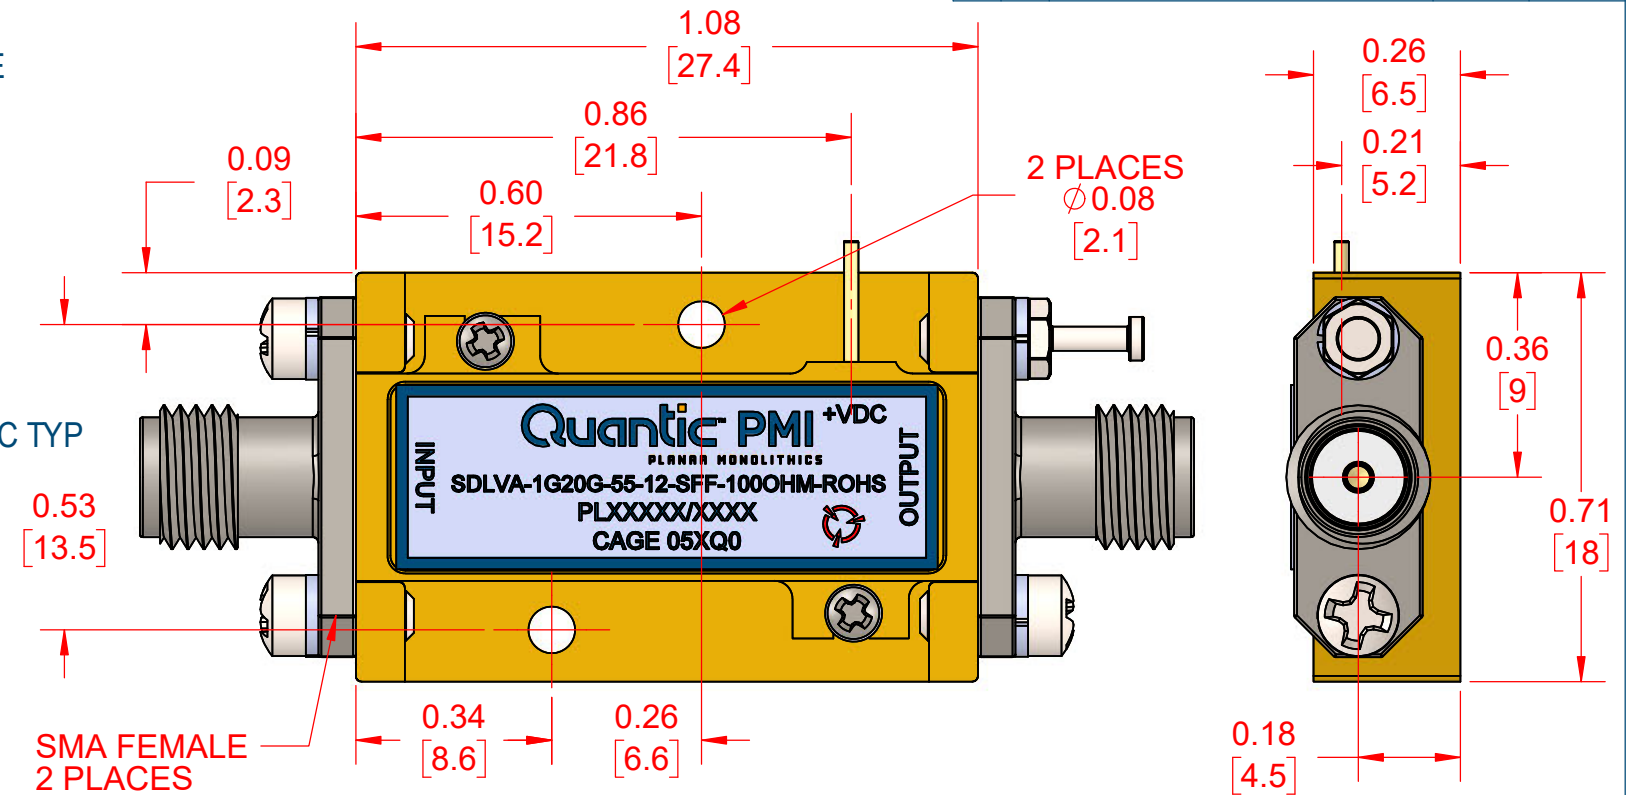

SPECIFICATIONS:

- FREQUENCY RANGE:..... 1 GHz TO 20 GHz
- FREQUENCY FLATNESS:..... ±2.0 dB TYP
- LOG LINEARITY:..... ±1.5 dB (PIN = -50 TO 0 dBm) @ +25°C TYP
- LOG LINEARITY OVER TEMP:..... ±2.0 dB (PIN = -50 TO 0 dBm) @ -55°C to +85°C TYP
- LOGGING RANGE:..... -55 TO +5 dBm
- INPUT VSWR:..... 2.8:1 TYP
- LOG VIDEO OUTPUT VOLTAGE:..... 0.1 TO 2.5 V TYP
- LOG VIDEO OUTPUT SLOPE:..... 50 mV / dB TYP
- LOG VIDEO OUTPUT RISE TIME:..... 5 ns TYP (PIN = -20 dBm @ 10% to 90%)
- LOG VIDEO OUTPUT FALL TIME:..... 20 ns TYP (PIN = -20 dBm @ 90% to 10%)
- LOG VIDEO RECOVERY TIME:..... 28 ns TYP (PIN = -50 TO 0 dBm)
- LOG VIDEO PROPAGATION DELAY:..... 15 ns TYP
- TANGENTIAL SIGNAL SENSITIVITY:..... -58 dBm TSS TYP
- VIDEO OUTPUT LOAD:..... 100 OHM LOAD
- OPERATING VOLTAGE:..... +8 TO +15 VDC
- OPERATING CURRENT:..... 130 mA TYP
- FINISH:..... GOLD PLATED

ENVIRONMENTAL RATINGS:

- TEMPERATURE:..... -55°C TO +85°C (OPERATING)
  -65°C TO +125°C (STORAGE)
- HUMIDITY:..... MIL-STD-202F, METHOD 103B COND B.
- SHOCK:..... MIL-STD-202F, METHOD 213B COND B.
- ALTITUDE:..... MIL-STD-202F, METHOD 105B COND B.
- TEMPERATURE CYCLE:..... MIL-STD-202F, METHOD 107D COND A.

NOTE: SPECIFICATIONS WILL VARY OVER TEMPERATURE
NOTE: THE ABOVE SPECIFICATIONS ARE SUBJECT TO CHANGE OR REVISION

ZONE	REV.	DESCRIPTION	DATE	APPROVED
	A1	ORIGINAL RELEASE	4/16/24	
	A2	ECN # 25-0185	6/13/2025	

HOUSING WITH CARRIER