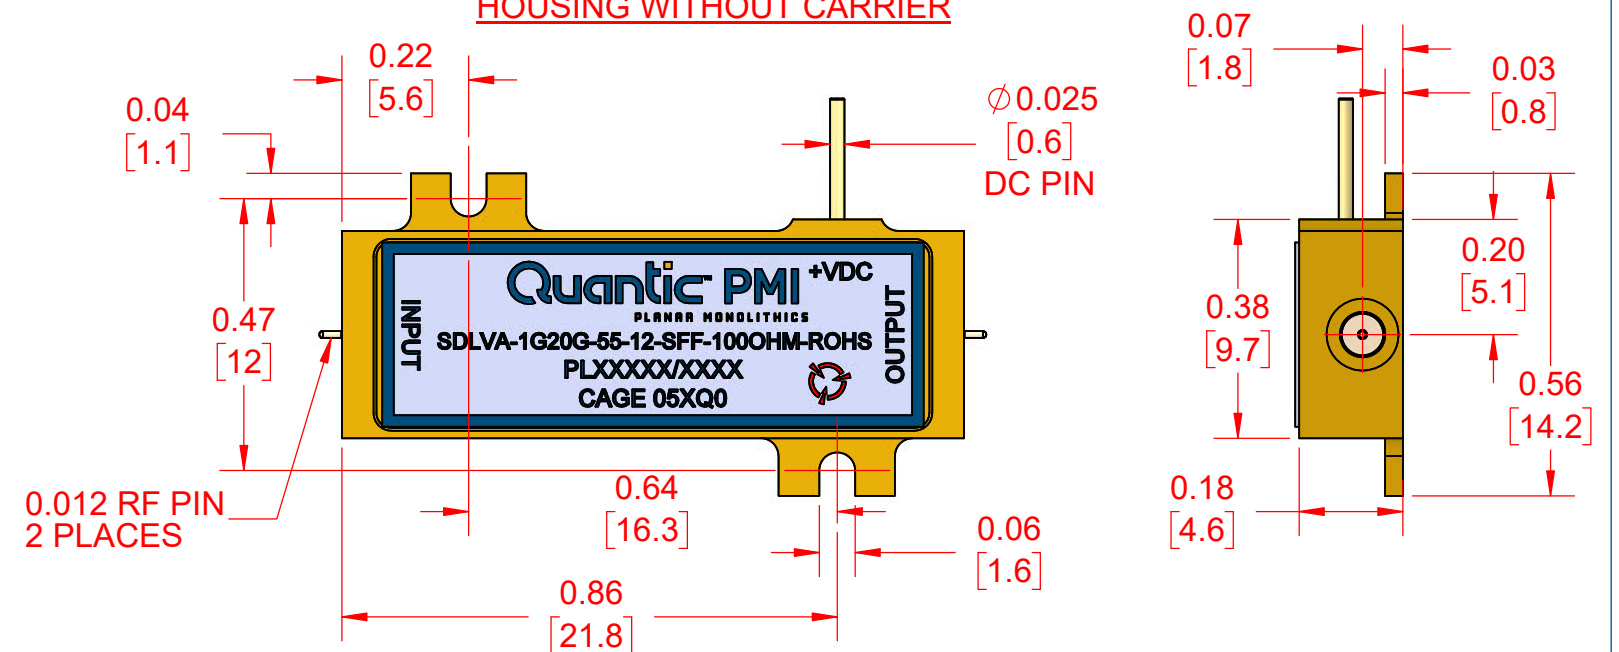

HOUSING WITHOUT CARRIER

PMI CONFIDENTIAL AND PROPRIETARY

APPROVALS DRAWN S AZHAR REDRAWN ISSUED		DATE 4/16/24	Quantic PMI PLANAR MONOLITHICS 7309-A GROVE ROAD FREDERICK MARYLAND 21704 USA TEL: (301) 662-5019, FAX: (301) 662-1731 WEB: WWW.QUANTICPMI.COM, EMAIL: SALES@QUANTICPMI.COM ISO 9001 CERTIFIED	
TITLE OUTLINE SDLVA-1G20G-55-12-SFF-100OHM-ROHS			SIZE B	FSCM NO. 05XQ0
UNLESS OTHERWISE SPECIFIED DIMENSIONS ARE IN INCHES TOLERANCES ARE: FRACTIONS DECIMALS ANGLES ± .XX ± 0.02 ± .XXX ± 0.01			DWG NO. 27048680	REV. A2
SCALE 3:1			SHEET 1 OF 1