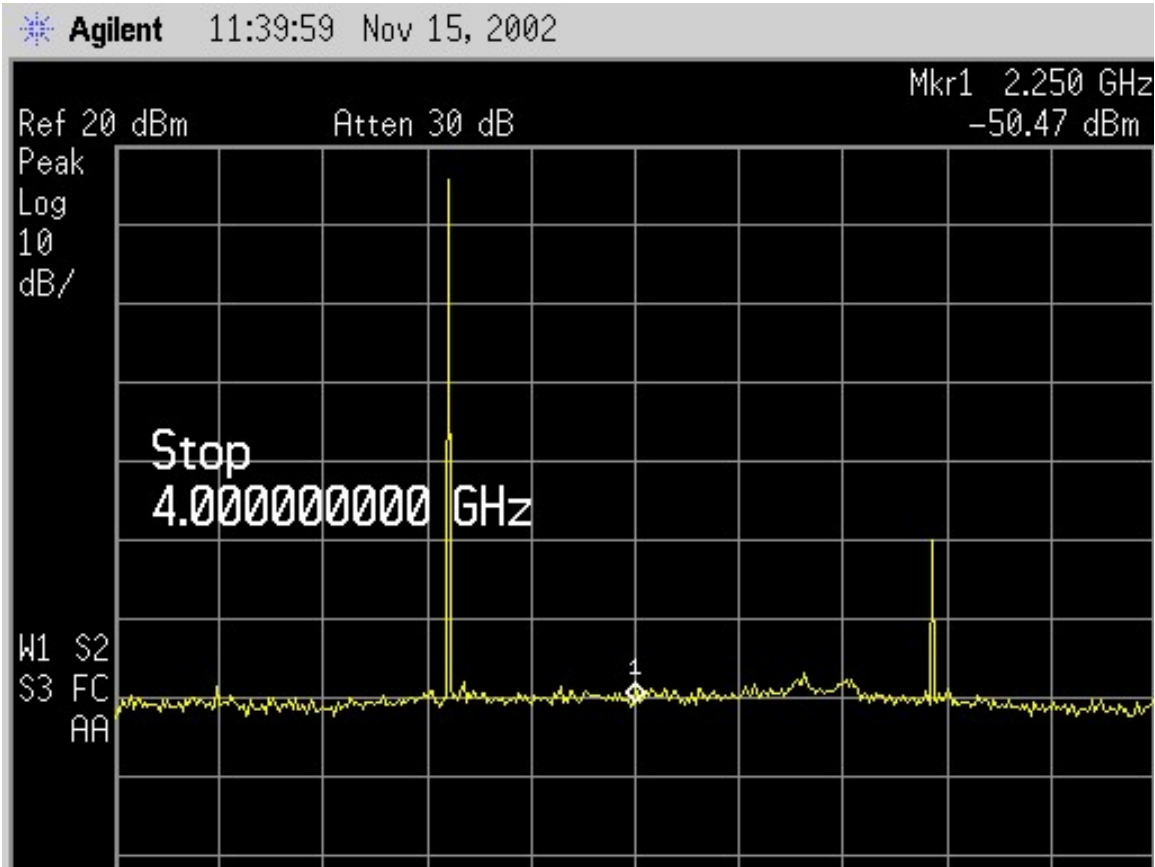

AAI
Model No: 7SFB9500-18G-CD-SFF
Serial No: PL001
HARMONIC @ -12 VOLTS

7311-G Grove Road Frederick, MD 21704 USA Phone: (301) 662-5019 Fax: (301) 662-1731
email: sales@planarelec.com