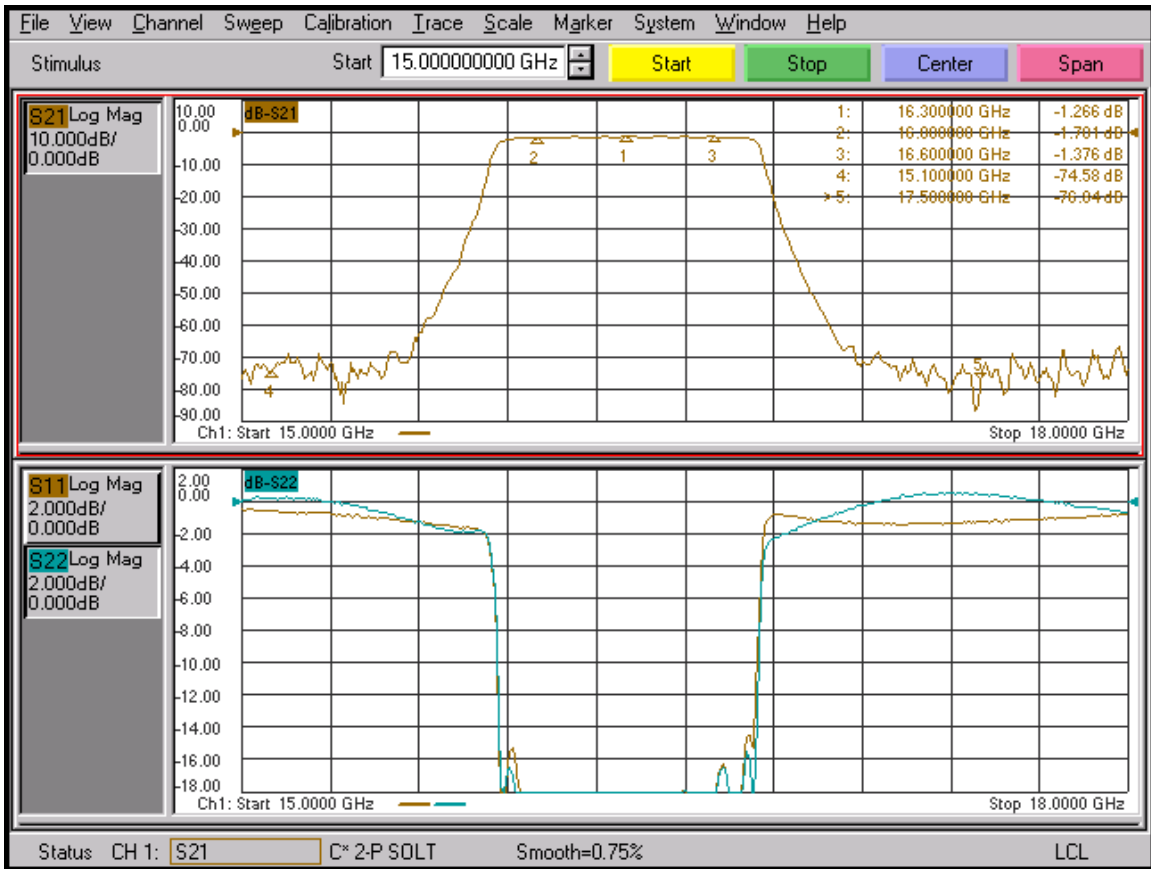

Serial Number PF673/0535

5715 Industry Lane, Unit 11, Frederick, MD 21704 USA Phone: (301)846-0870 Fax: (301)874-0871
email: sales@planarfilter.com