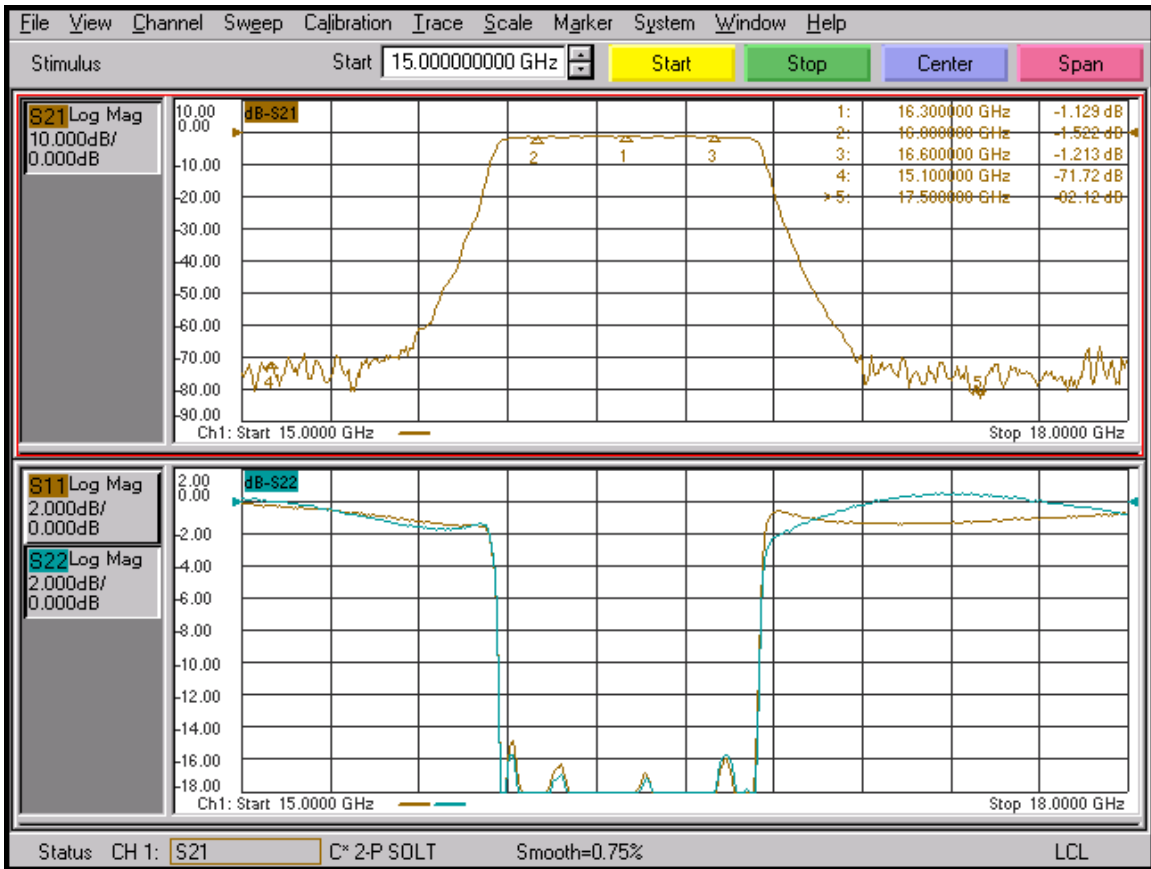

Serial Number PF670/0535

5715 Industry Lane, Unit 11, Frederick, MD 21704 USA Phone: (301)846-0870 Fax: (301)874-0871
email: sales@planarfilter.com