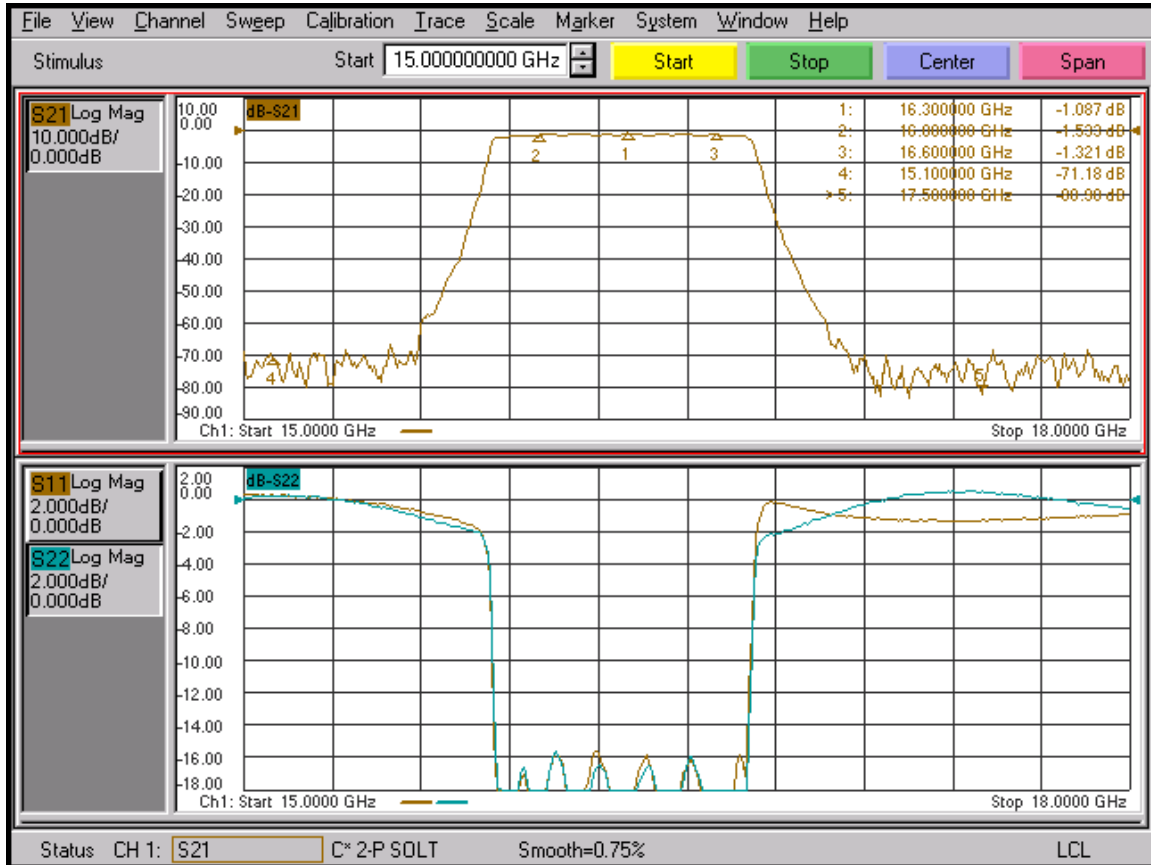

Serial Number PF667/0535

5715 Industry Lane, Unit 11, Frederick, MD 21704 USA Phone: (301)846-0870 Fax: (301)874-0871
email: sales@planarfilter.com