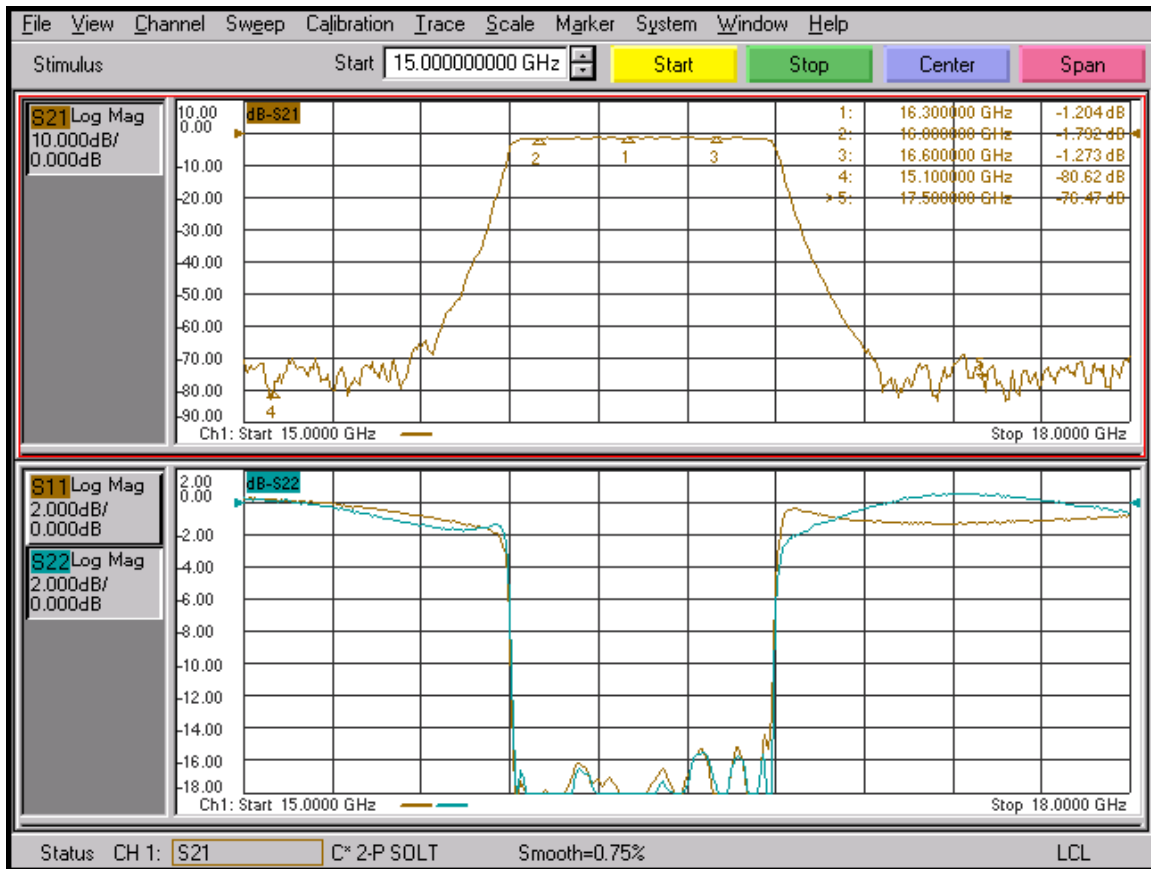

Serial Number PF680/0535

5715 Industry Lane, Unit 11, Frederick, MD 21704 USA Phone: (301)846-0870 Fax: (301)874-0871
email: sales@planarfilter.com