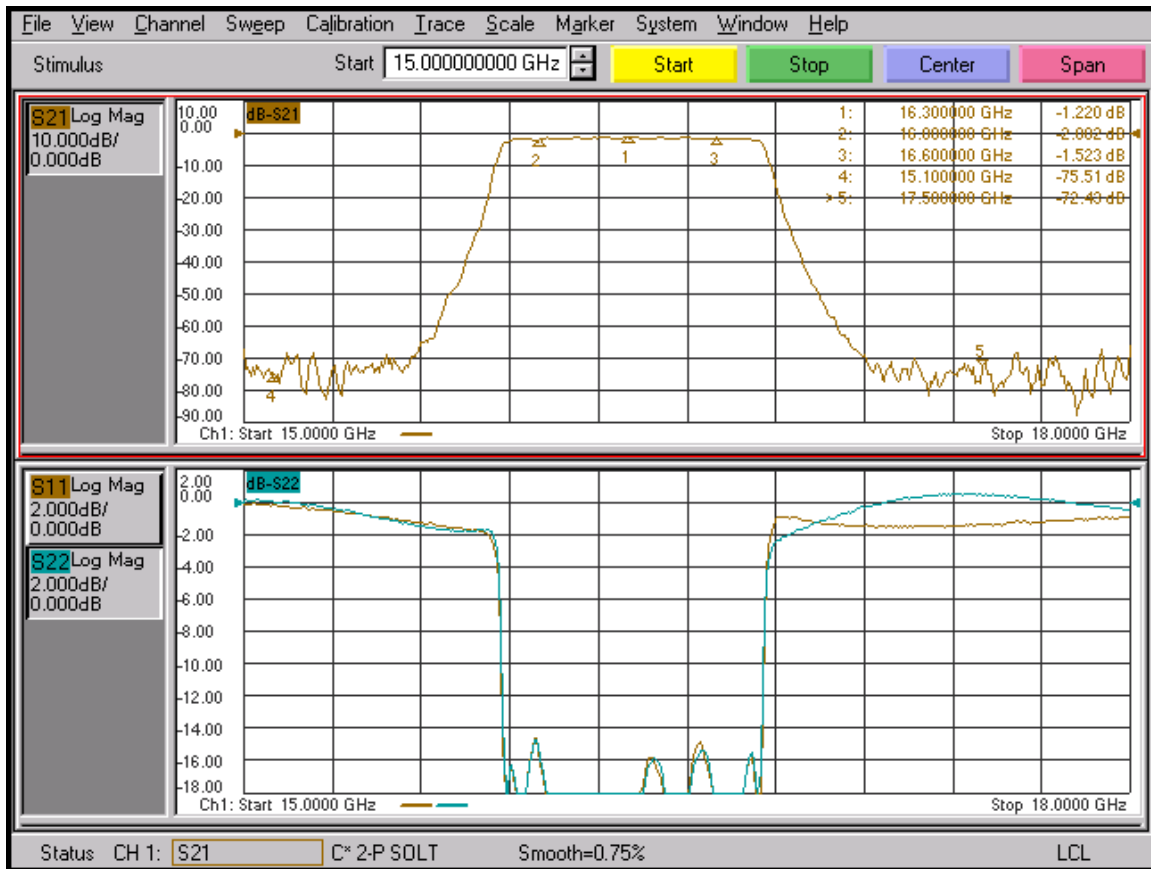

Serial Number PF679/0535

5715 Industry Lane, Unit 11, Frederick, MD 21704 USA Phone: (301)846-0870 Fax: (301)874-0871
email: sales@planarfilter.com