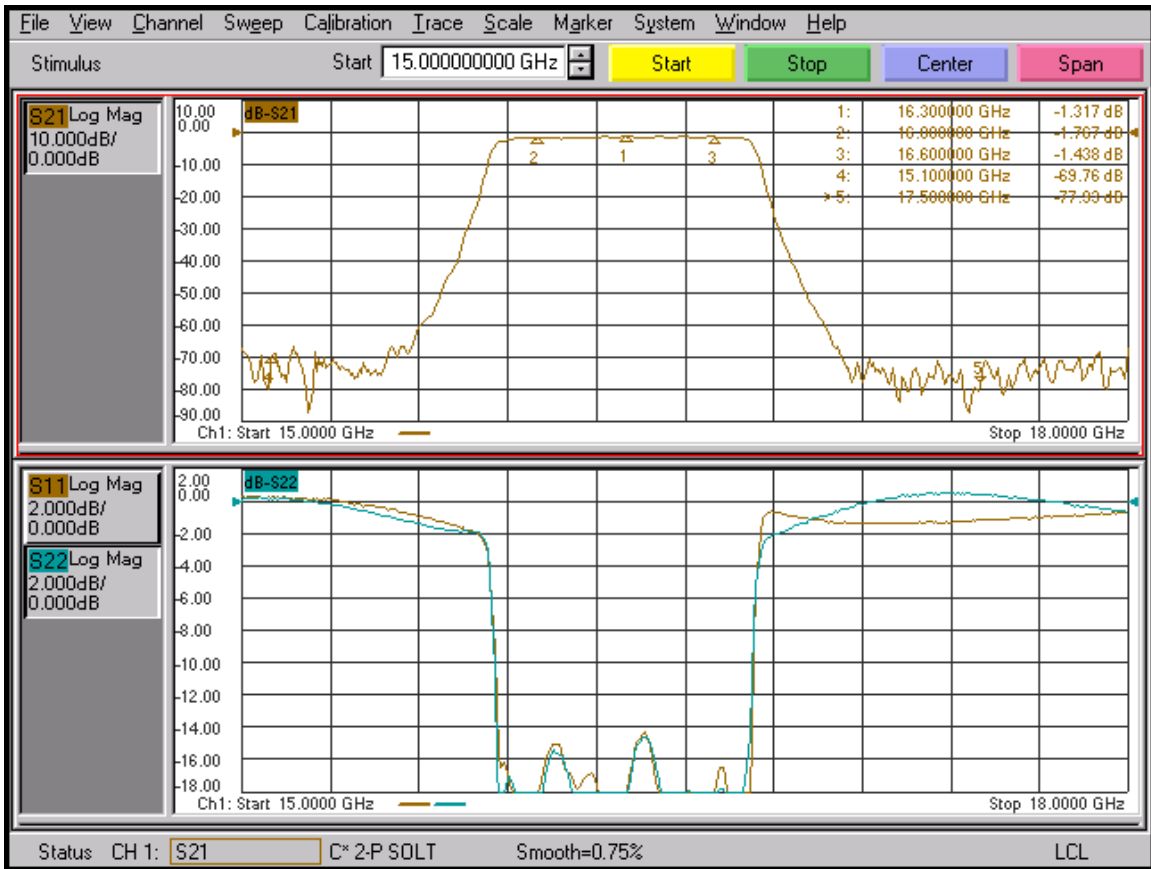

Serial Number PF672/0535

5715 Industry Lane, Unit 11, Frederick, MD 21704 USA Phone: (301)846-0870 Fax: (301)874-0871
email: sales@planarfilter.com