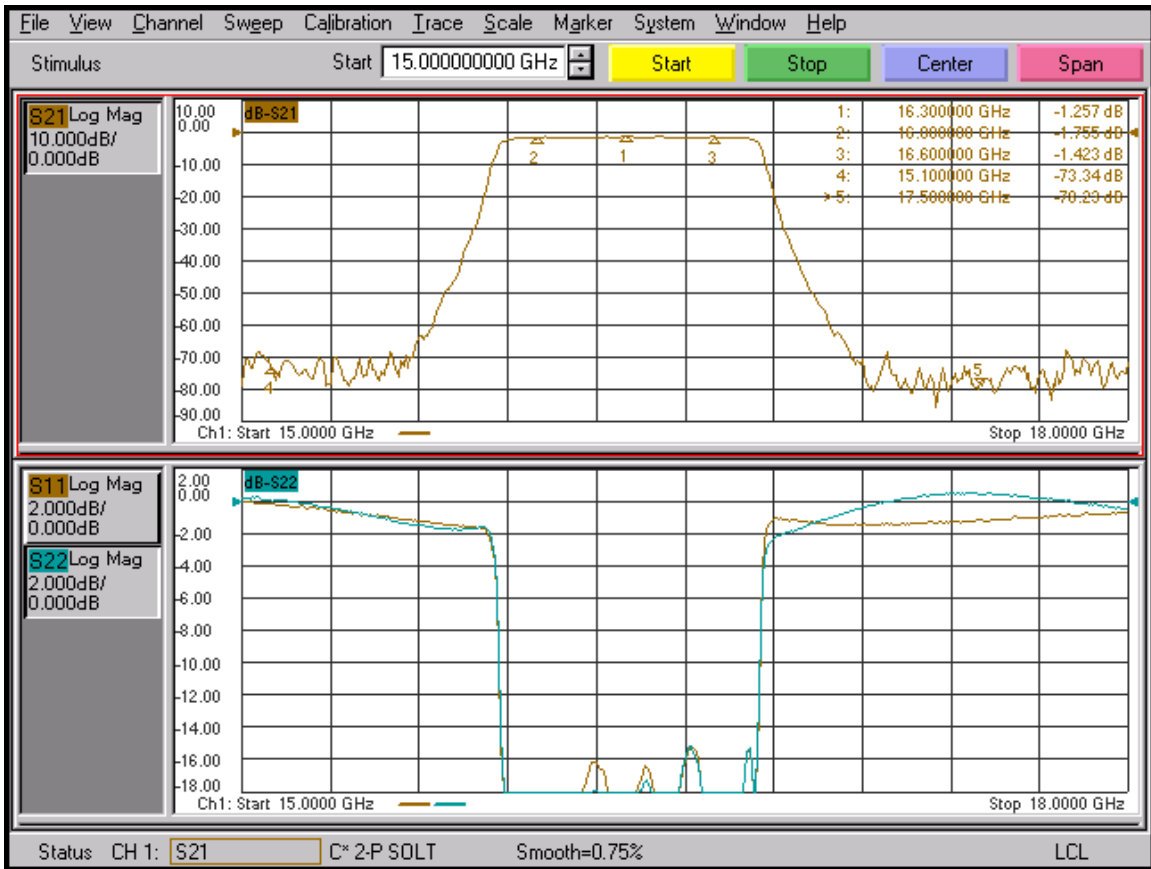

Serial Number PF675/0535

5715 Industry Lane, Unit 11, Frederick, MD 21704 USA Phone: (301)846-0870 Fax: (301)874-0871
email: sales@planarfilter.com