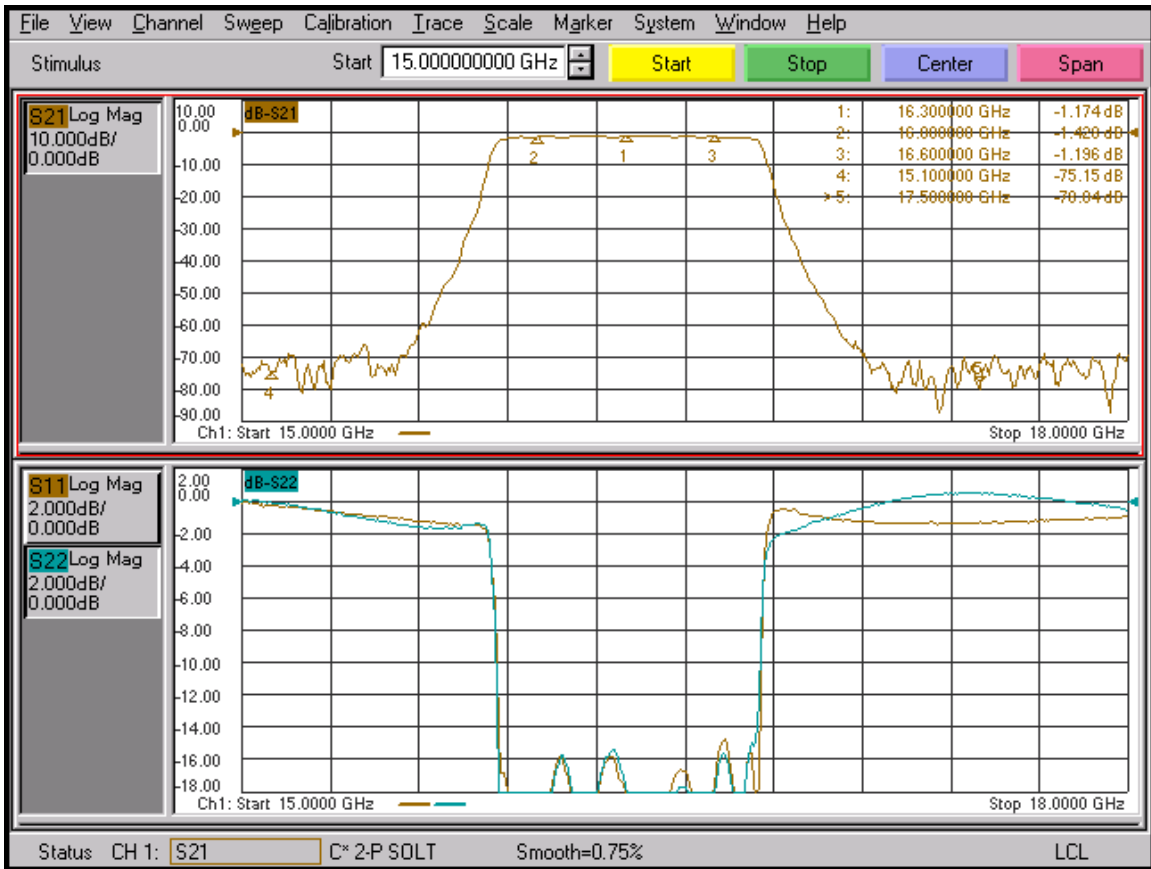

Serial Number PF674/0535

5715 Industry Lane, Unit 11, Frederick, MD 21704 USA Phone: (301)846-0870 Fax: (301)874-0871
email: sales@planarfilter.com