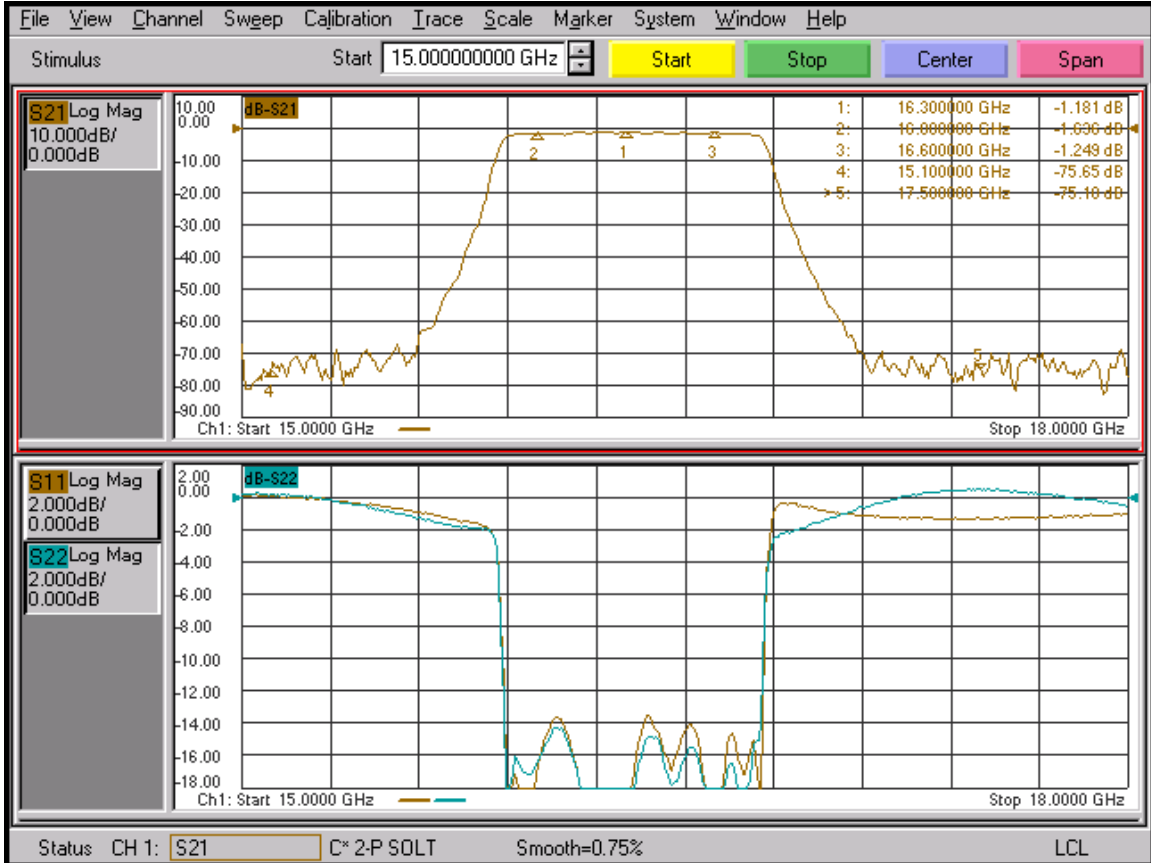

Serial Number PF669/0535

5715 Industry Lane, Unit 11, Frederick, MD 21704 USA Phone: (301)846-0870 Fax: (301)874-0871
email: sales@planarfilter.com