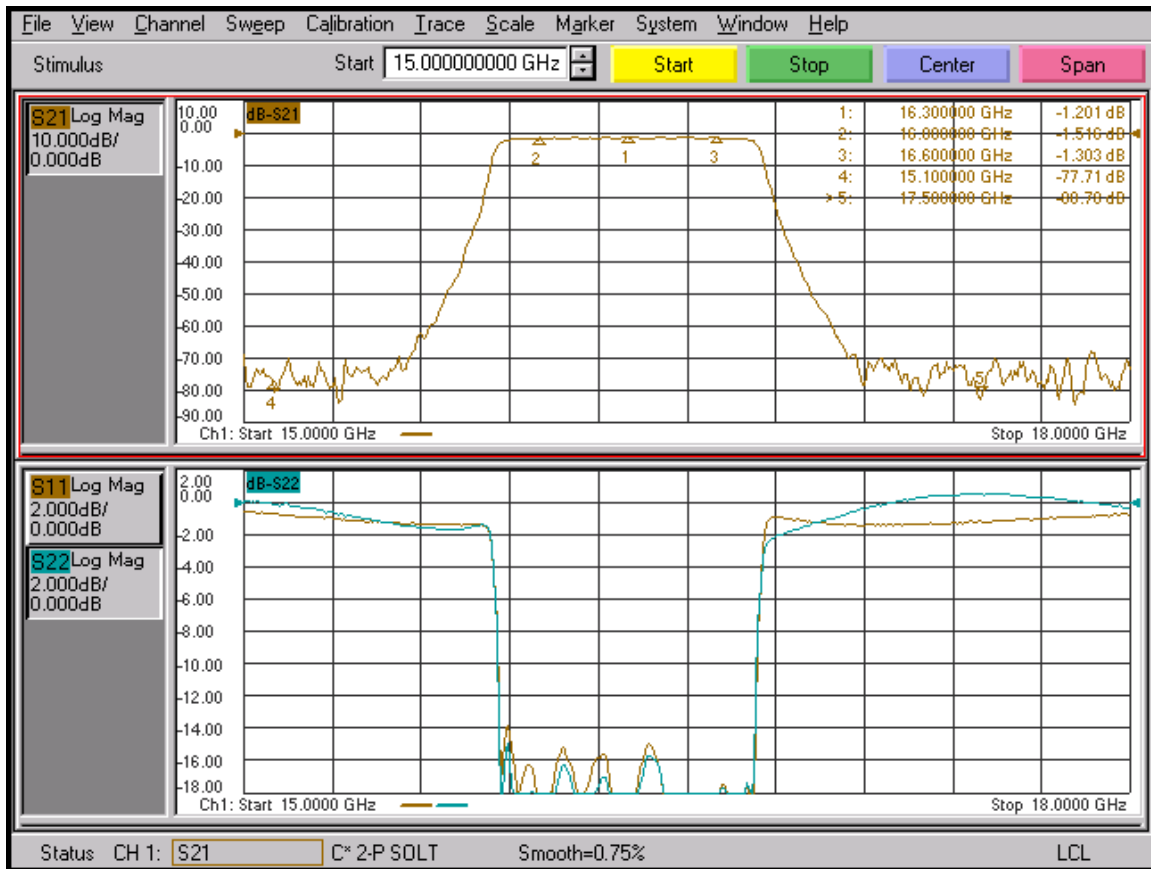

Serial Number PF676/0535

5715 Industry Lane, Unit 11, Frederick, MD 21704 USA Phone: (301)846-0870 Fax: (301)874-0871
email: sales@planarfilter.com