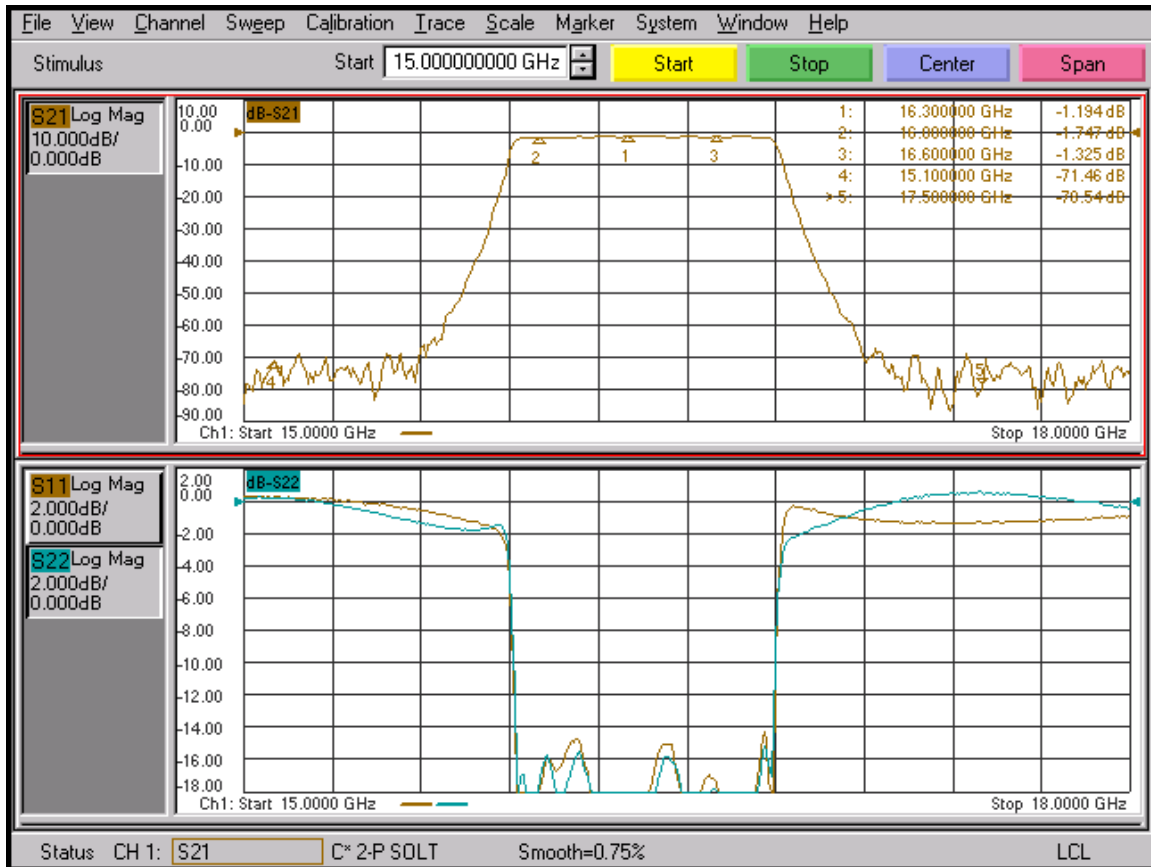

Serial Number PF668/0535

5715 Industry Lane, Unit 11, Frederick, MD 21704 USA Phone: (301)846-0870 Fax: (301)874-0871
email: sales@planarfilter.com