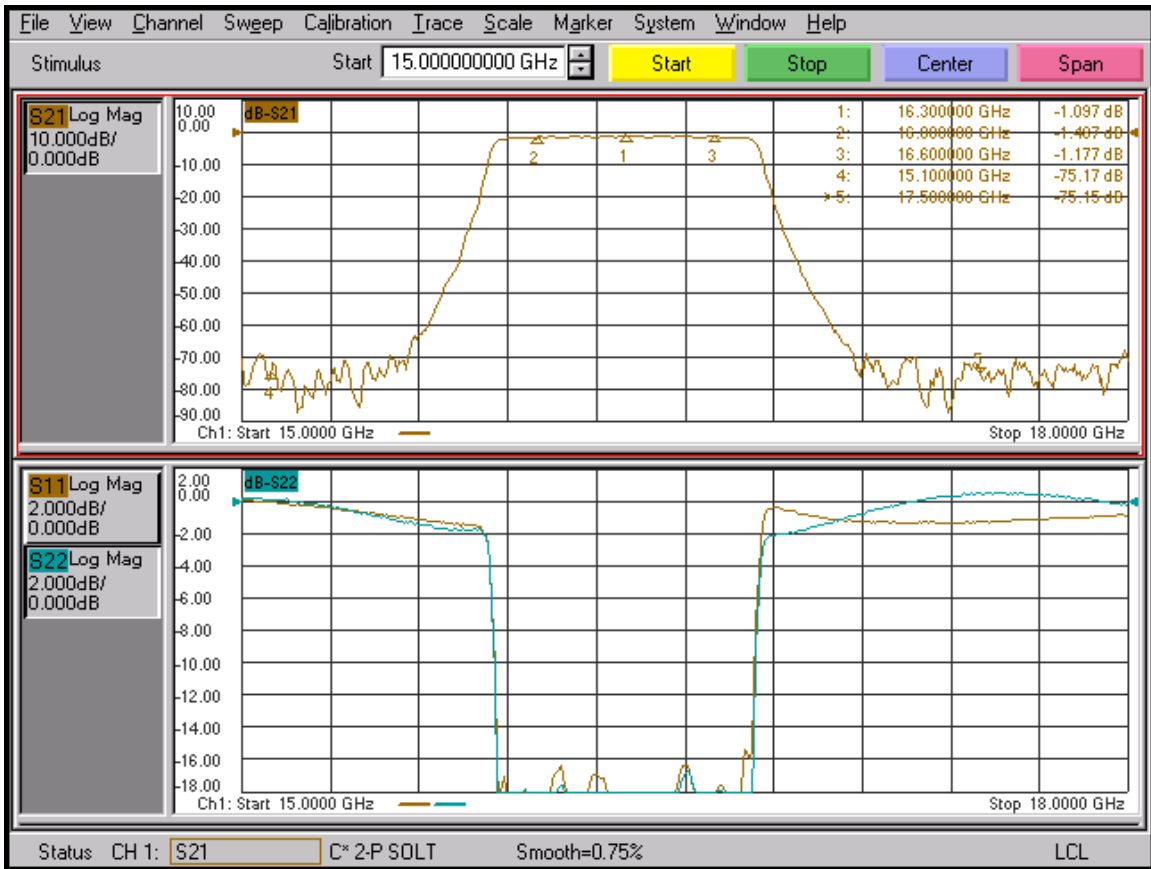

Serial Number PF671/0535

5715 Industry Lane, Unit 11, Frederick, MD 21704 USA Phone: (301)846-0870 Fax: (301)874-0871
email: sales@planarfilter.com