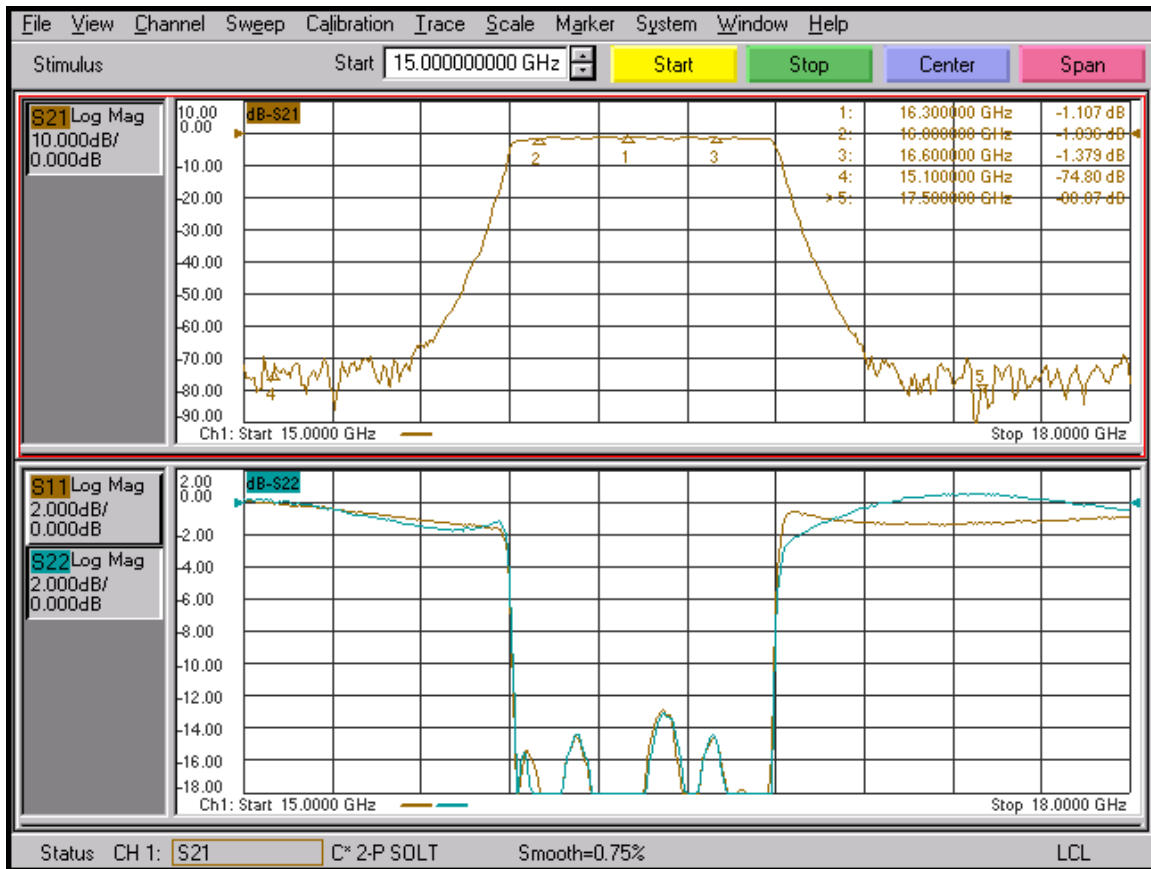

Serial Number PF681/0535

5715 Industry Lane, Unit 11, Frederick, MD 21704 USA Phone: (301)846-0870 Fax: (301)874-0871
email: sales@planarfilter.com