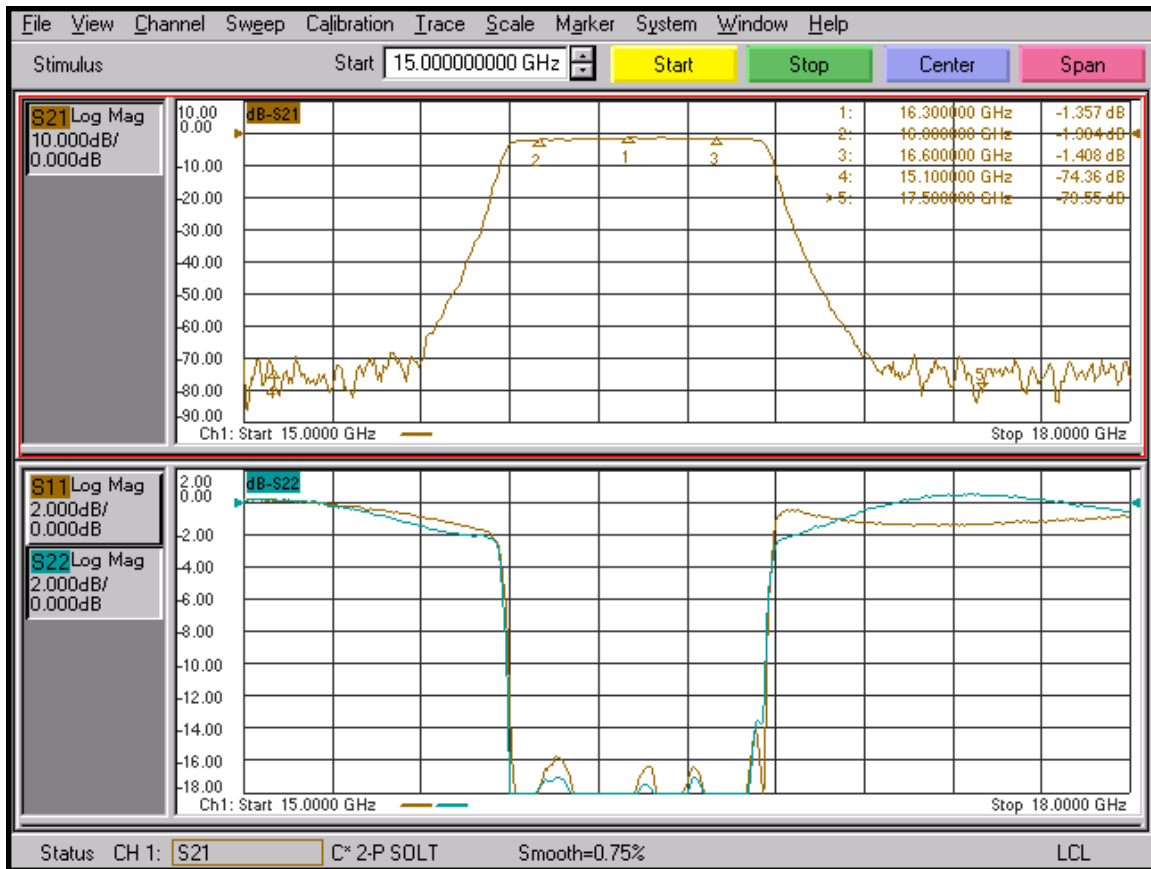

Serial Number PF677/0535

5715 Industry Lane, Unit 11, Frederick, MD 21704 USA Phone: (301)846-0870 Fax: (301)874-0871
email: sales@planarfilter.com