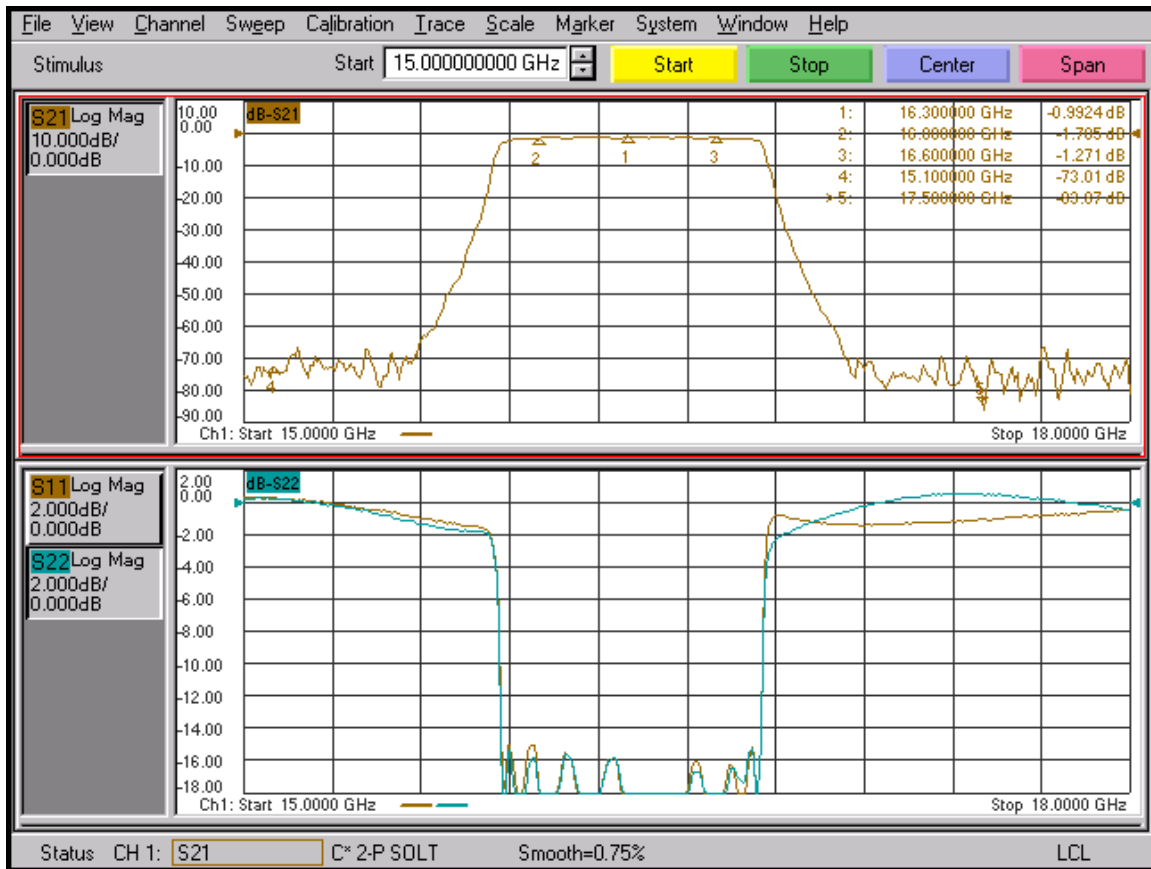

SUMMARY TEST DATA ON FILTER

Customer :
Job No : PF508066
Model No : 6CL16D3G-600-CD-SFF
Serial No : PF666-681

Tested By : SP
Temperature : +25°C
Date : 09/28/05

TEST ITEM NO.	PARAMETERS	SPECIFIED VALUE	MEASURED VALUE	REMARKS QA/QC
1	Frequency Range:	15100-17500 MHz	Pass	
2	Insertion Loss @ Fc	1.5dB	Pass (See Plot)	
3	Filter: 3dB Pass Band 16000-16600 MHz	4.5dB MAX.	(See Plot) Pass	
4	Rejection 15100 MHz	-70dBc MIN	(See Plot) Pass	
5	Rejection 17500 MHz	-70dBc MIN	Pass (See Plot)	
6	VSWR:	Input : 1.5:1 Output: 1.5:1 (Max.)	Pass (See Plot)	

Production Manager Approval: _____ **Date:** 09/28/05

QA/QC Approval: _____ **Date:** 09/28/05

5715 Industry Lane, Unit 11, Frederick, MD 21704 USA Phone: (301)846-0870 Fax: (301)874-0871
email: sales@planarfilter.com

Serial Number PF666/0535

5715 Industry Lane, Unit 11, Frederick, MD 21704 USA Phone: (301)846-0870 Fax: (301)874-0871
email: sales@planarfilter.com