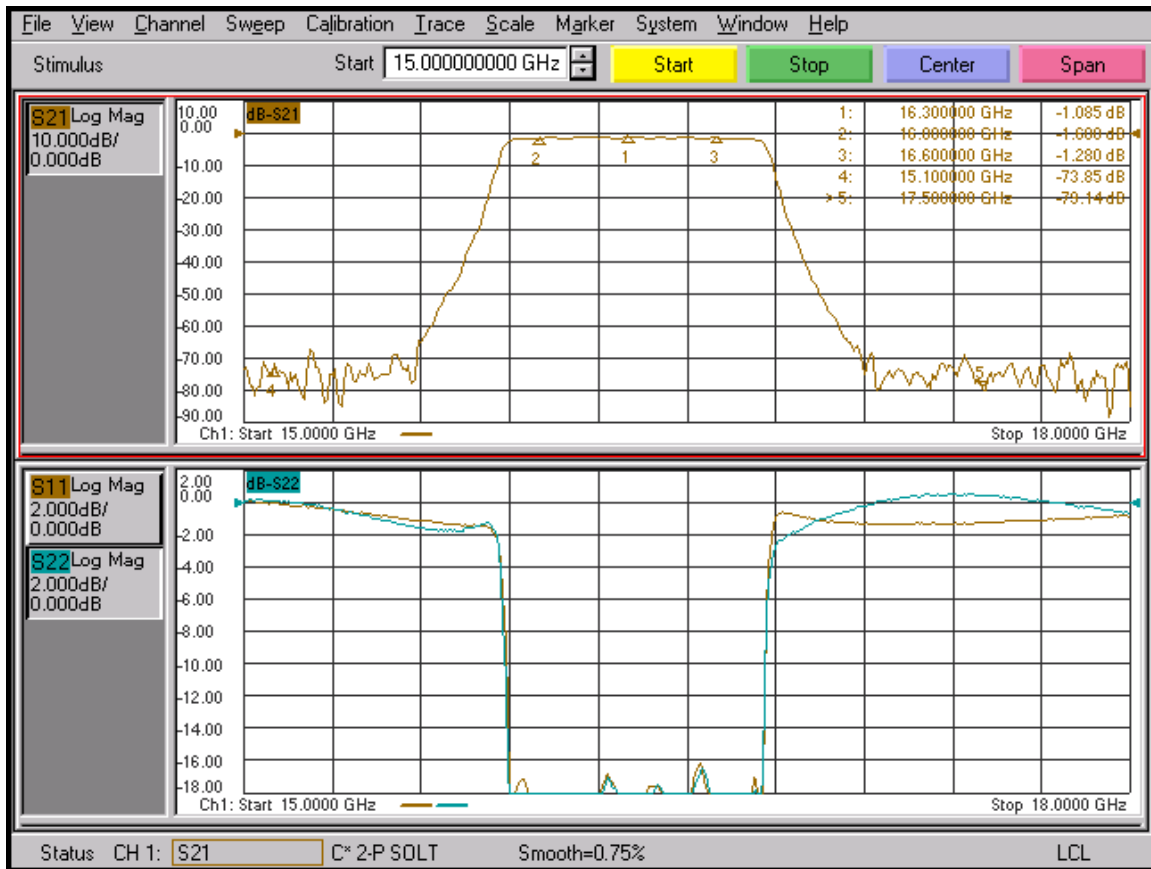

Serial Number PF678/0535

5715 Industry Lane, Unit 11, Frederick, MD 21704 USA Phone: (301)846-0870 Fax: (301)874-0871
email: sales@planarfilter.com