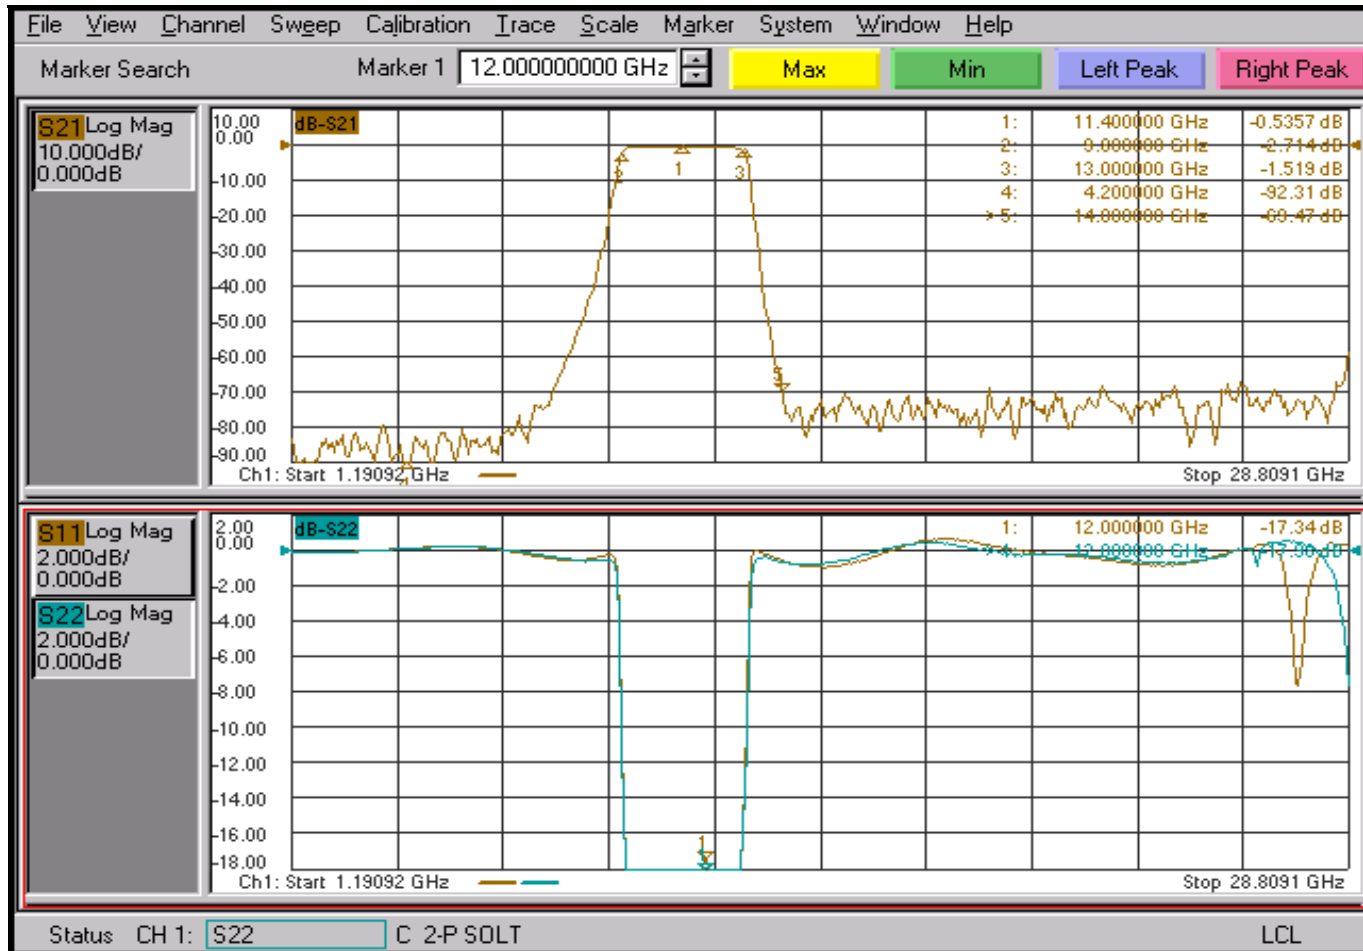

Job Number: PF 509070
Part Number: 8CL11400-3200-CD-SFF
Serial Number: PF769/0549

Technician: _____
QA: _____
Date: 1/11/2006

Notes: _____

Job Number: PF504050
 Part Number: LP13G-13D65G-CD-SFF
 Serial Number: PF770/0549