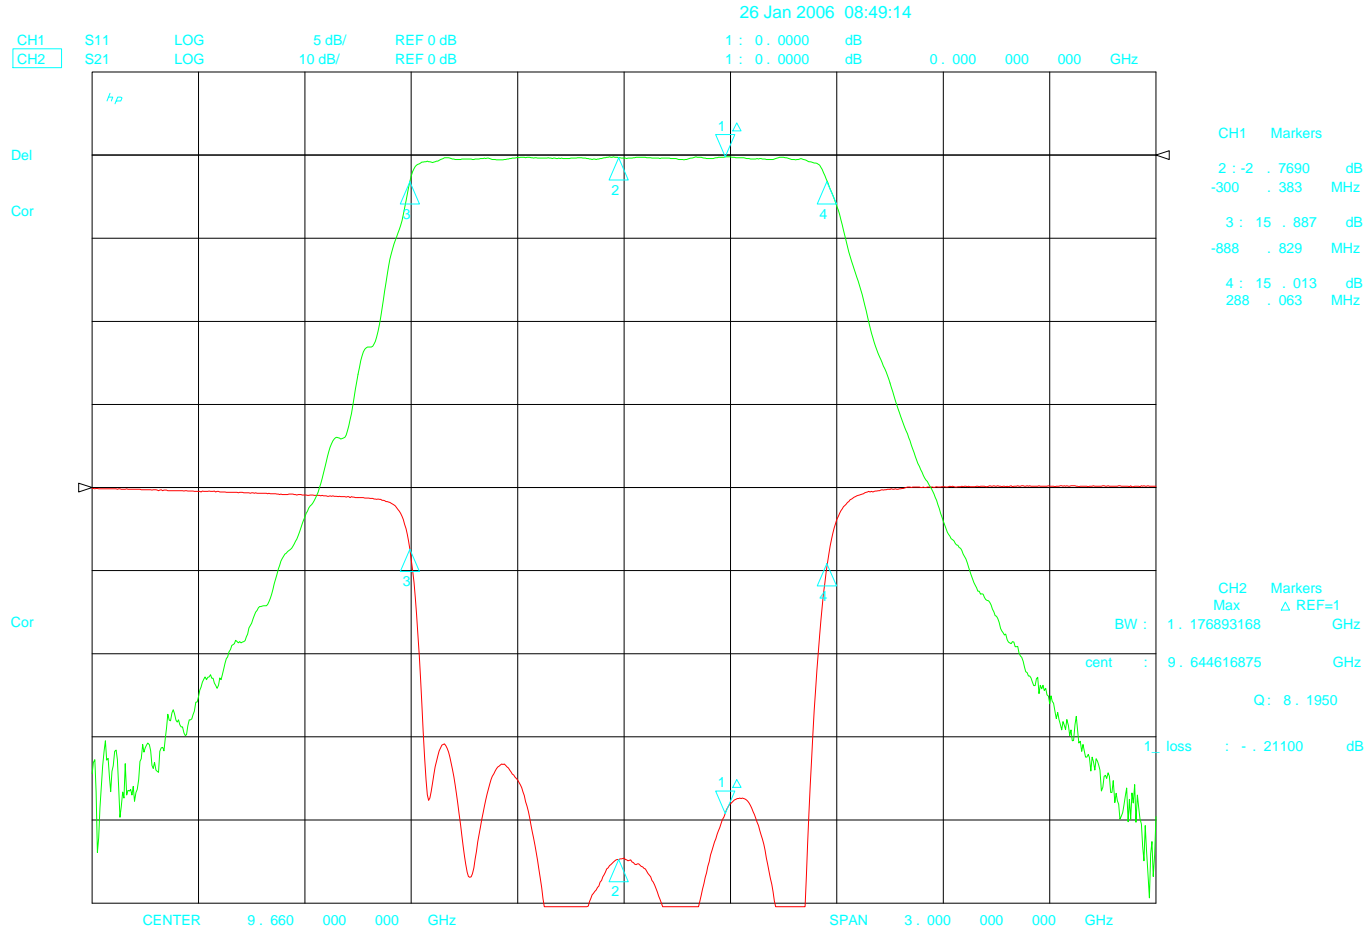

PFC Part Number: 7CL9D66G-960-CD-SFF

Serial Number: PF888/0604

Technician: HG

QA: KM

Date: 1/26/2006

Notes:

**Planar Filter Company**  
 7310 Grove Road, Suite 206  
 Frederick, MD 21704  
 PH: (301) 874-3944 Fax: (301) 662-1731

PFC Part Number: 7CL9D66G-960-CD-SFF  
Serial Number: PF890/0604

Technician: HG  
QA: KM  
Date: 1/26/2006

Notes:

**Planar Filter Company**  
7310 Grove Road, Suite 206  
Frederick, MD 21704  
PH: (301) 874-3944 Fax: (301) 662-1731

**Planar Filter Company**

7310 Grove Road, Suite 206

Frederick, MD 21704

PH: (301) 874-3944 Fax: (301) 662-1731

Part Number: 7CL9D66G-960-CD-SFF

Serial Number: PF889/0604

Technician: HG

QA: KM