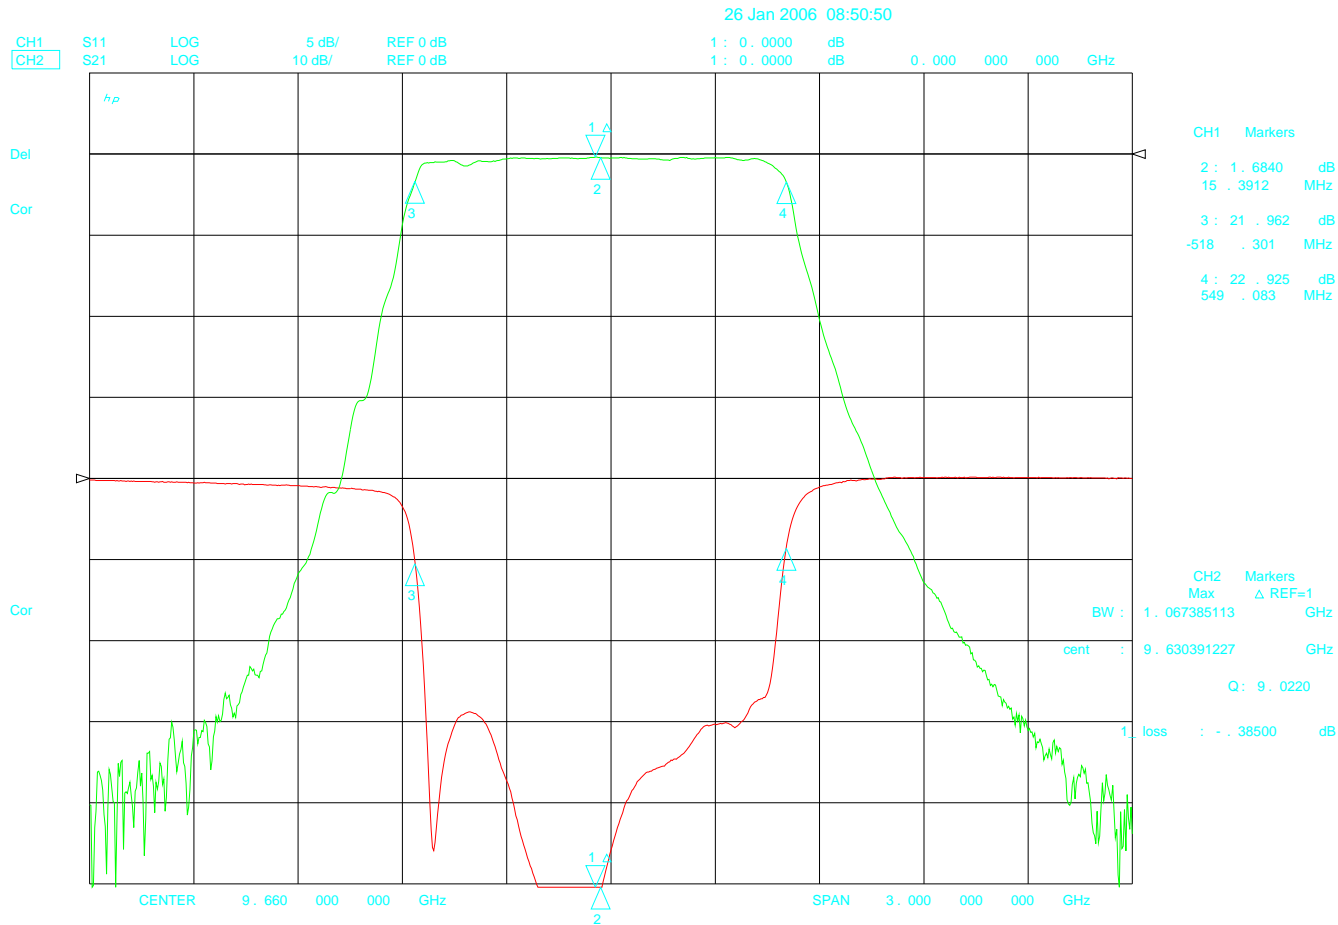

PFC Part Number: 7CL9D66G-960-CD-SFF

Serial Number: PF888/0604

Technician: HG

QA: KM

Date: 1/26/2006

Notes:

**Planar Filter Company**  
 7310 Grove Road, Suite 206  
 Frederick, MD 21704  
 PH: (301) 874-3944 Fax: (301) 662-1731

PFC Part Number: 7CL9D66G-960-CD-SFF  
Serial Number: PF890/0604

Technician: HG  
QA: KM  
Date: 1/26/2006

Notes:

**Planar Filter Company**  
7310 Grove Road, Suite 206  
Frederick, MD 21704  
PH: (301) 874-3944 Fax: (301) 662-1731

**Planar Filter Company**

7310 Grove Road, Suite 206

Frederick, MD 21704

PH: (301) 874-3944 Fax: (301) 662-1731

Part Number: 7CL9D66G-960-CD-SFF

Serial Number: PF889/0604

Technician: HG

QA: KM