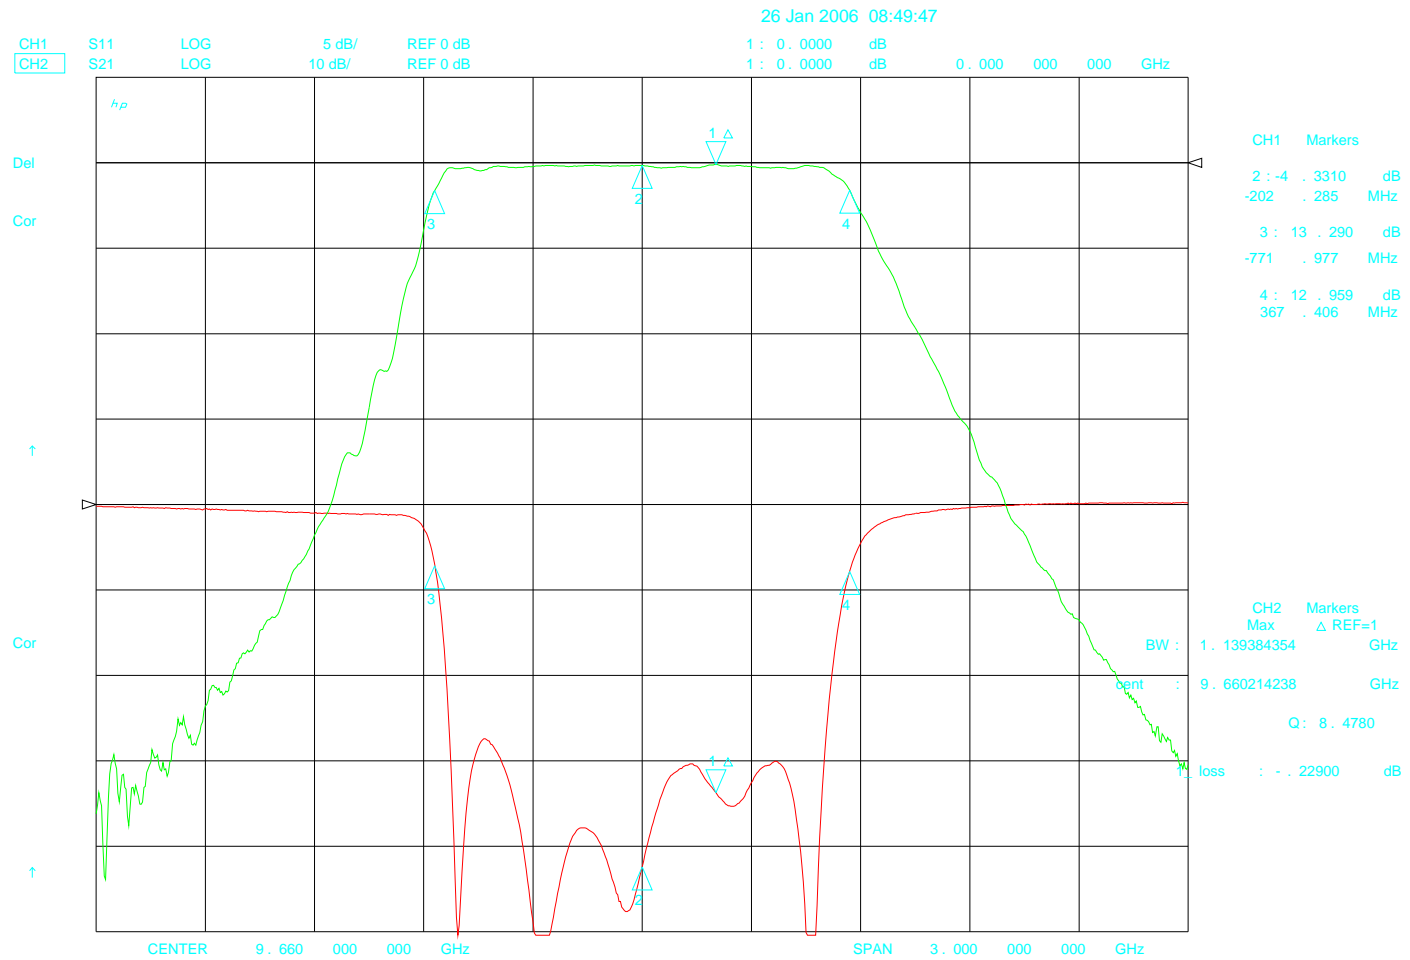

Part Number: 7CL9D66G-960-CD-SFF

Serial Number: PF889/0604

Technician: HG

QA: KM

Date: 1/26/2006

Notes:

Planar Filter Company
7310 Grove Road, Suite 206
Frederick, MD 21704
PH: (301) 874-3944 Fax: (301) 662-1731