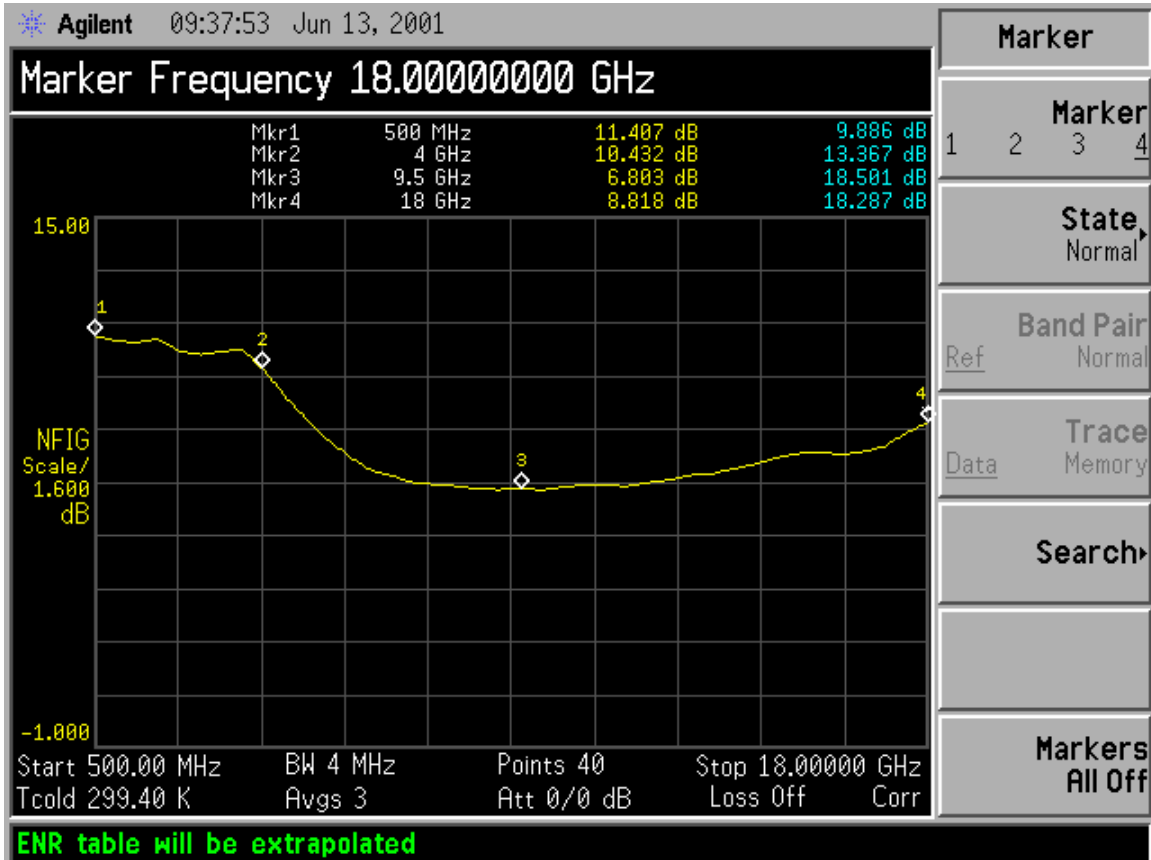

Noise Figure Measurements

Serial No: PL286

7311-G Grove Road Frederick, MD 21704 USA Phone: (301)662-5019 Fax: (301)662-0636
email: planarelectronic@cs.com