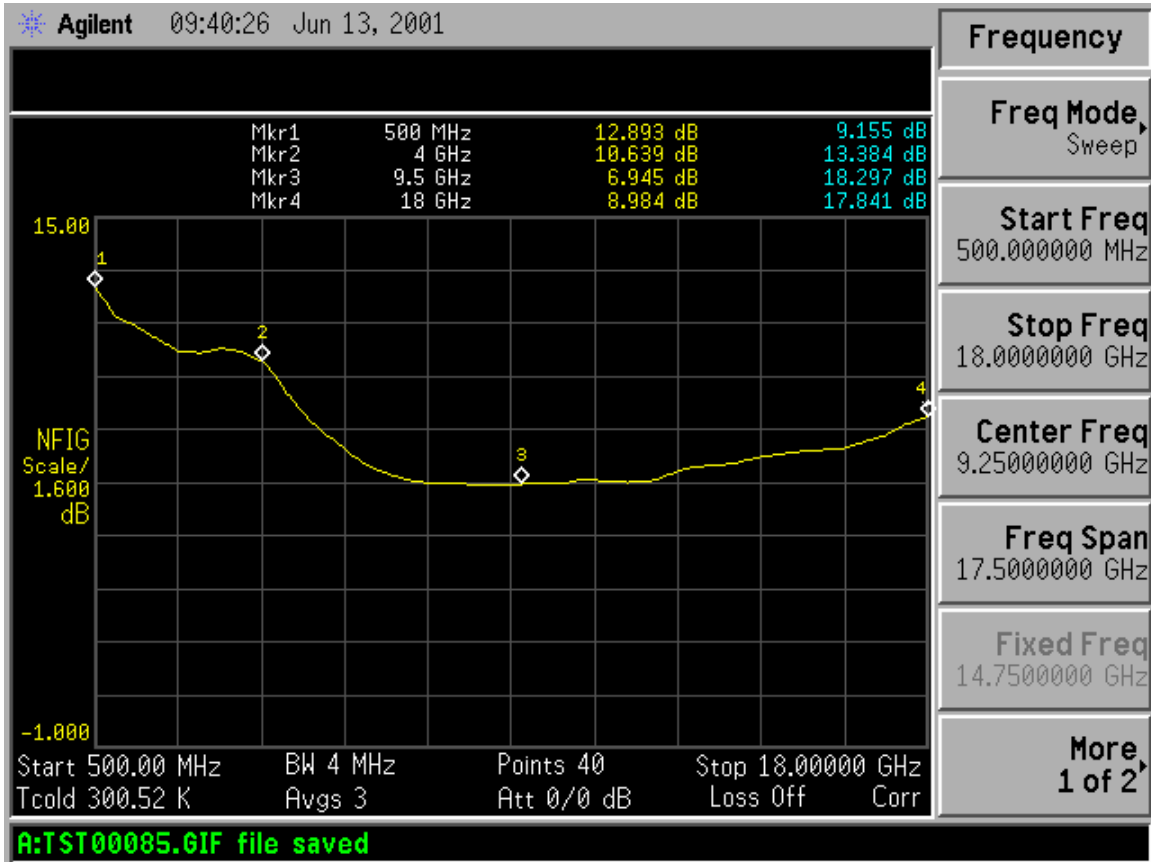

Noise Figure Measurements

Serial No: PL288

7311-G Grove Road Frederick, MD 21704 USA Phone: (301)662-5019 Fax: (301)662-0636
email: planarelectronic@cs.com