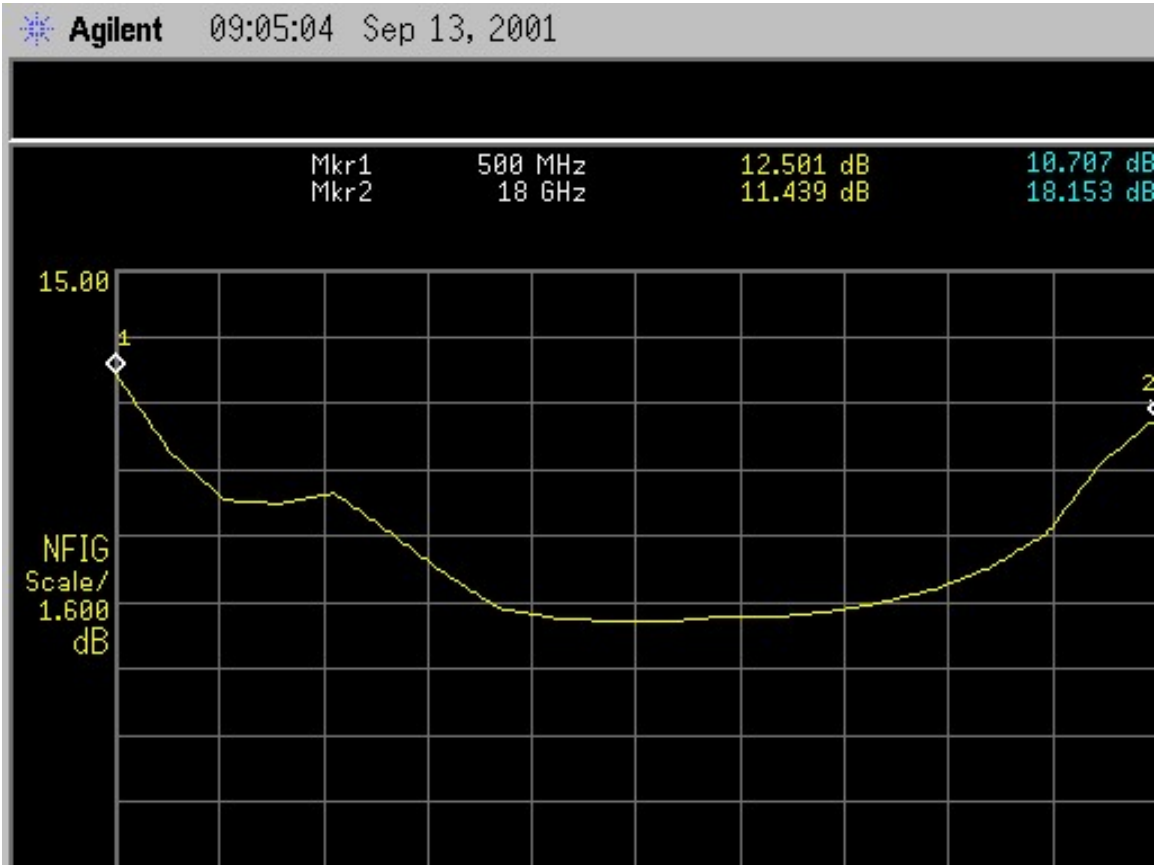

Noise Figure Measurements

Serial No: PL405

7311-G Grove Road Frederick, MD 21704 USA Phone: (301)662-5019 Fax: (301)662-1731
email: planarelectronic@cs.com