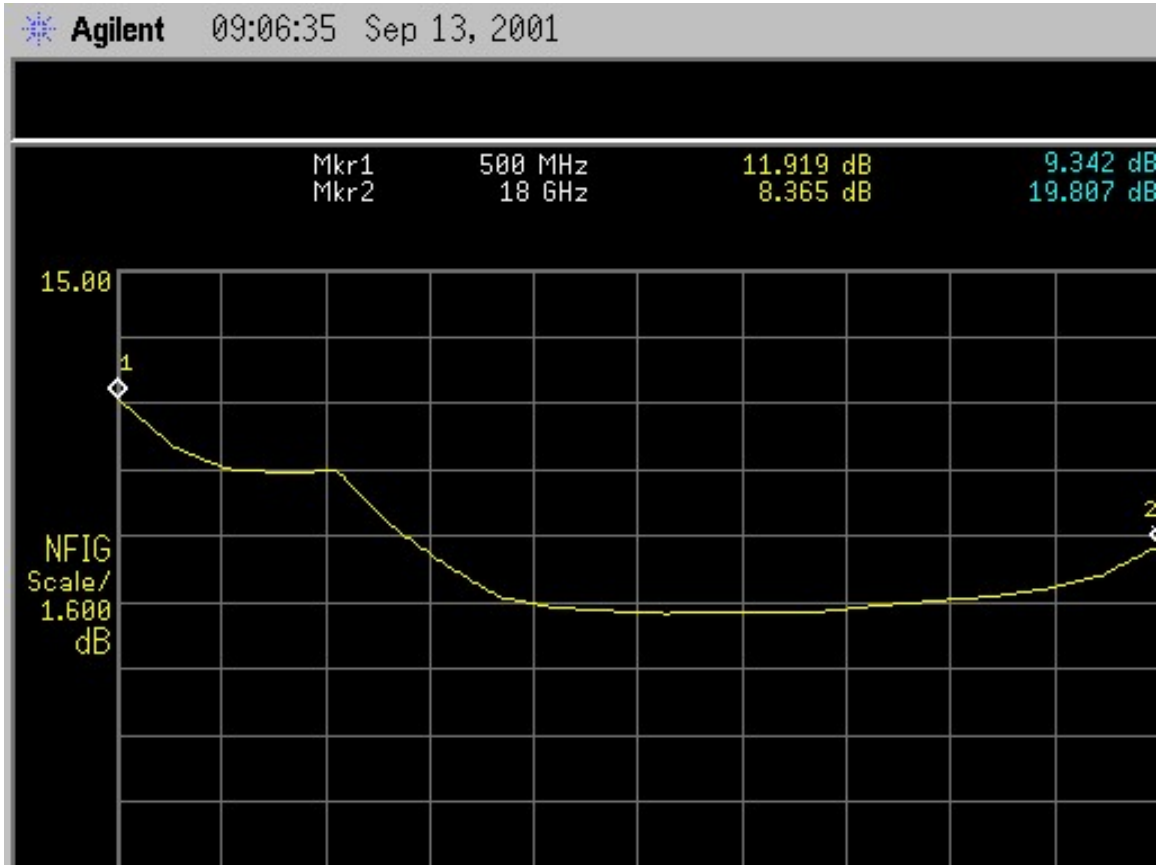

Noise Figure Measurements

Serial No: PL406

7311-G Grove Road Frederick, MD 21704 USA Phone: (301)662-5019 Fax: (301)662-1731
email: planarelectronic@cs.com