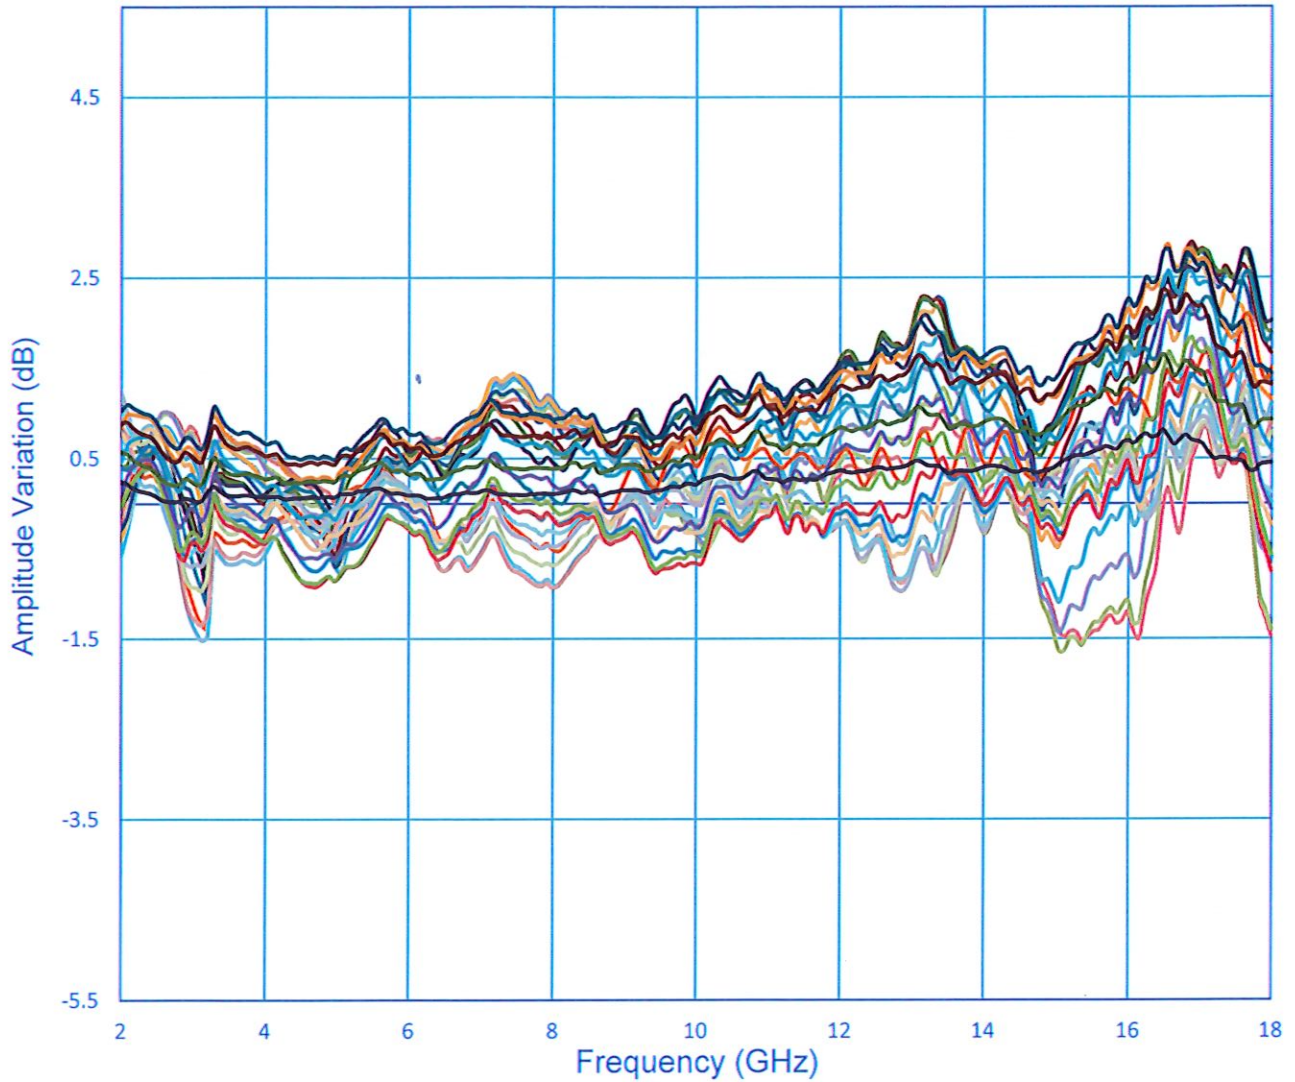

Summary Data For PS-2G18G-360-12D-TS

PL42755/2344

Phase State Legend

Phase 0 (0 °)	Phase 1 (11.25 °)	Phase 2 (22.5 °)	Phase 3 (33.75 °)
Phase 4 (45 °)	Phase 5 (56.25 °)	Phase 6 (67.5 °)	Phase 7 (78.75 °)
Phase 8 (90 °)	Phase 9 (101.25 °)	Phase 10 (112.5 °)	Phase 11 (123.75 °)
Phase 12 (135 °)	Phase 13 (146.25 °)	Phase 14 (157.5 °)	Phase 15 (168.75 °)
Phase 16 (180 °)	Phase 17 (191.25 °)	Phase 18 (202.5 °)	Phase 19 (213.75 °)
Phase 20 (225 °)	Phase 21 (236.25 °)	Phase 22 (247.5 °)	Phase 23 (258.75 °)
Phase 24 (270 °)	Phase 25 (281.25 °)	Phase 26 (292.5 °)	Phase 27 (303.75 °)
Phase 28 (315 °)	Phase 29 (326.25 °)	Phase 30 (337.5 °)	Phase 31 (348.75 °)

**Summary Data
For
PS-2G18G-360-12D-TS**

PL42755/2344

**Amplitude Vs. Frequency
(PM/AM)**

**Maximum Amplitude Variation From Center
(All Phase States) Vs. Frequency (PM/AM)**

7309-A Grove Road Frederick, MD 21704 USA
Phone: (301)662-5019 Fax: (301)662-1731
Website: www.pmi-rf.com Email: sales@pmi-rf.com

PL42755/2344

Amplitude Linearity Vs. Phase (PM/AM)

— 2 GHz — 4 GHz — 6 GHz — 8 GHz — 10 GHz — 12 GHz — 14 GHz — 16 GHz — 18 GHz

7309-A Grove Road Frederick, MD 21704 USA
Phone: (301)662-5019 Fax: (301)662-1731
Website: www.pmi-rf.com Email: sales@pmi-rf.com