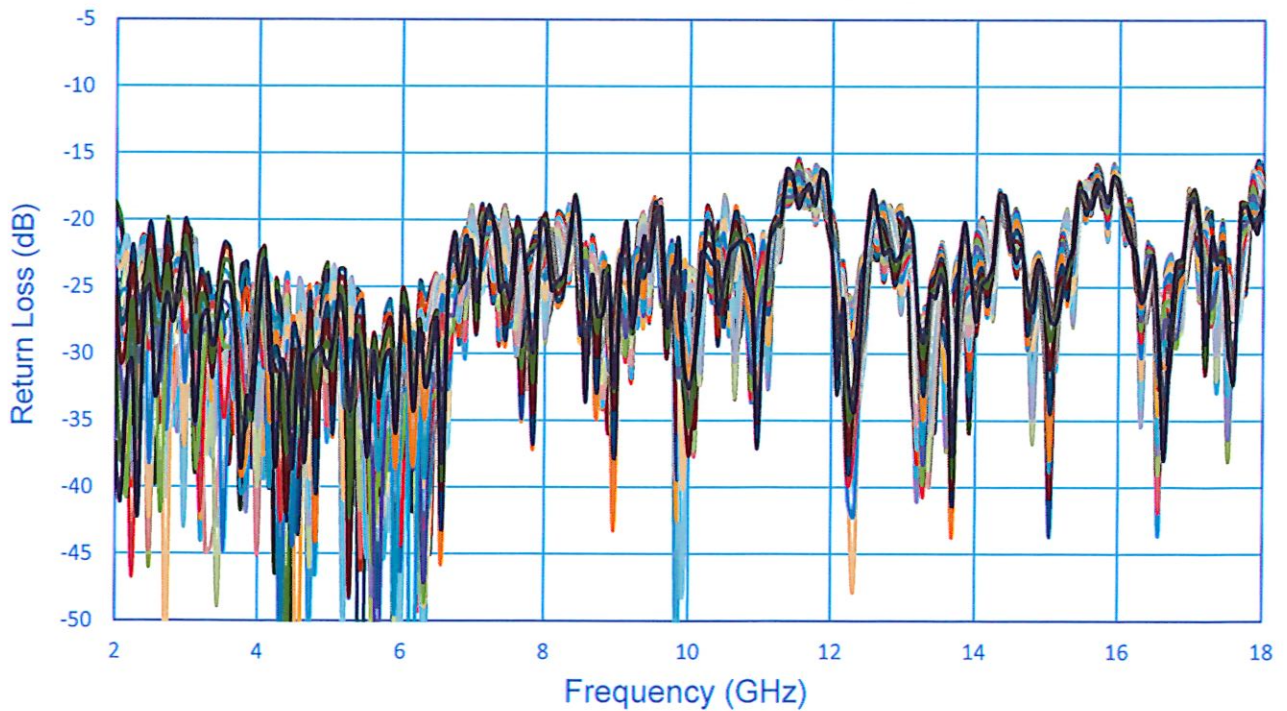

Output Return Loss Vs. Frequency

7309-A Grove Road Frederick, MD 21704 USA
Phone: (301)662-5019 Fax: (301)662-1731
Website: www.pmi-rf.com Email: sales@pmi-rf.com