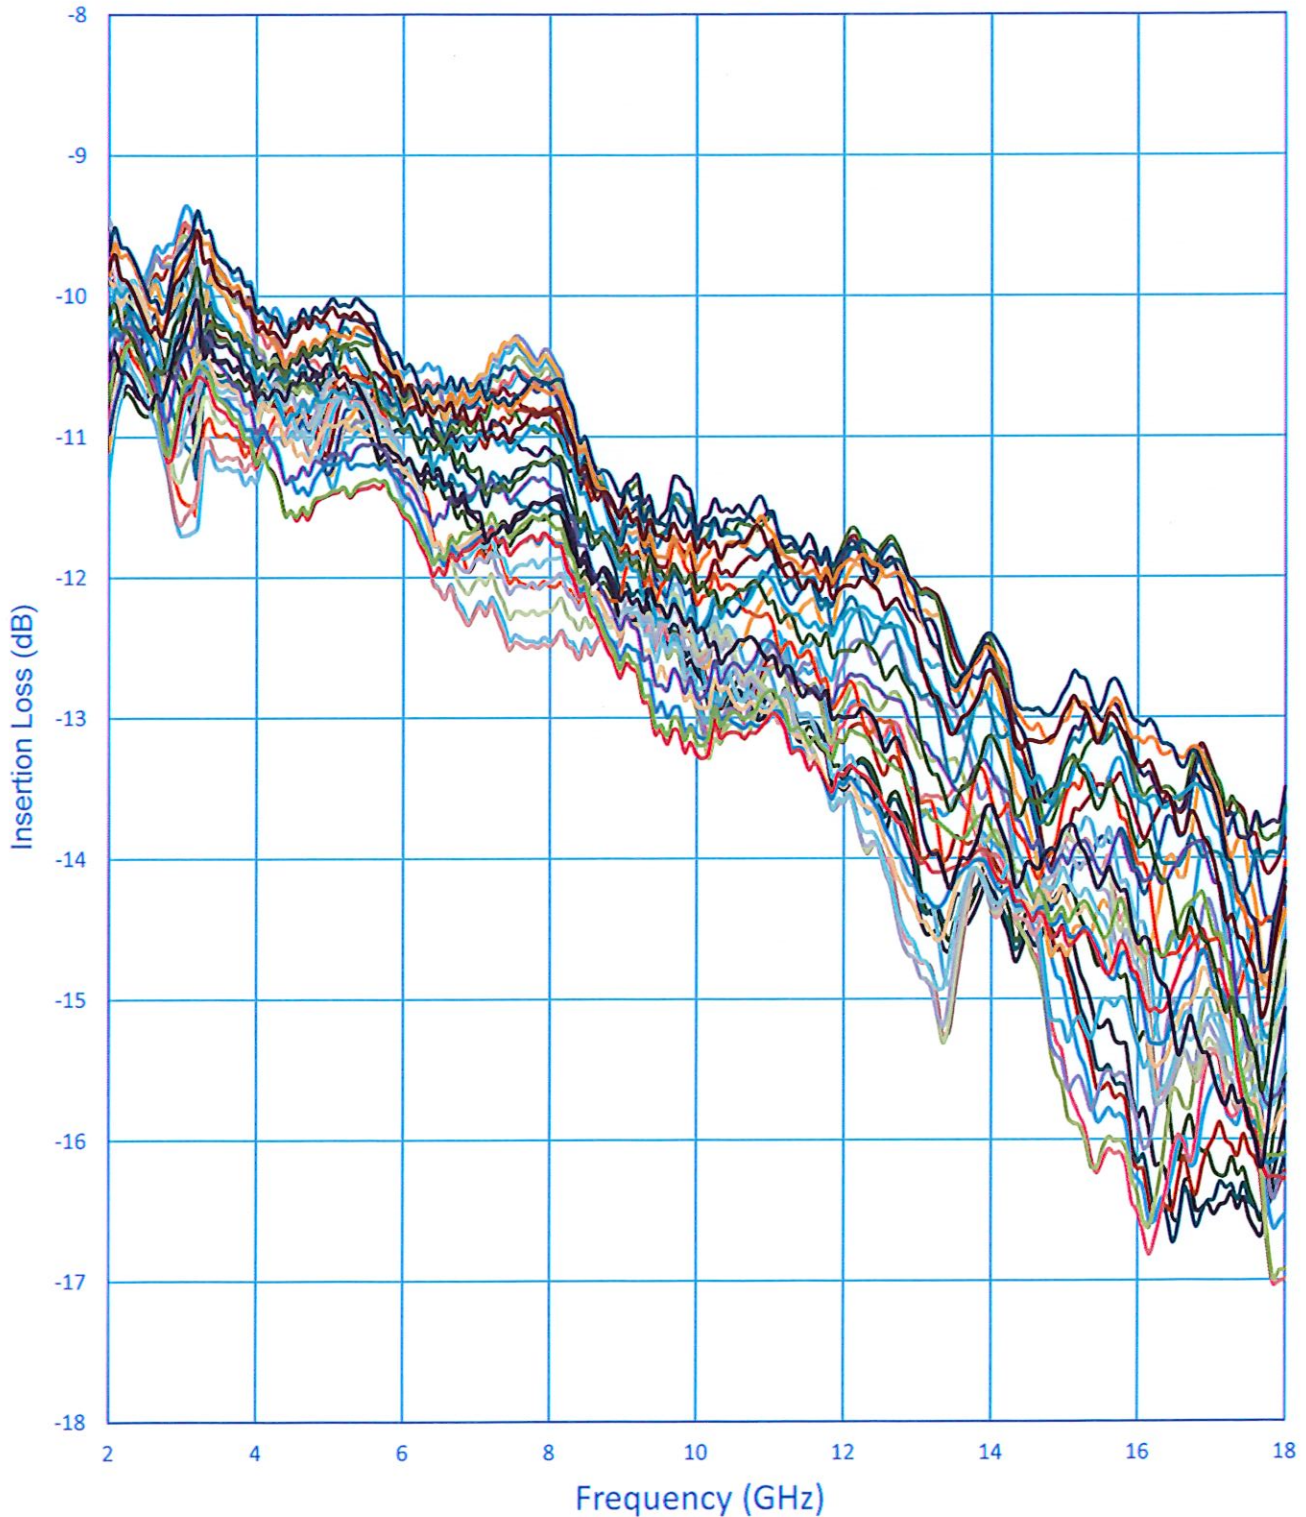

**Summary Data
For
PS-2G18G-360-12D-TS**

PL42755/2344

Insertion Loss Vs. Frequency

7309-A Grove Road Frederick, MD 21704 USA
Phone: (301)662-5019 Fax: (301)662-1731
Website: www.pmi-rf.com Email: sales@pmi-rf.com