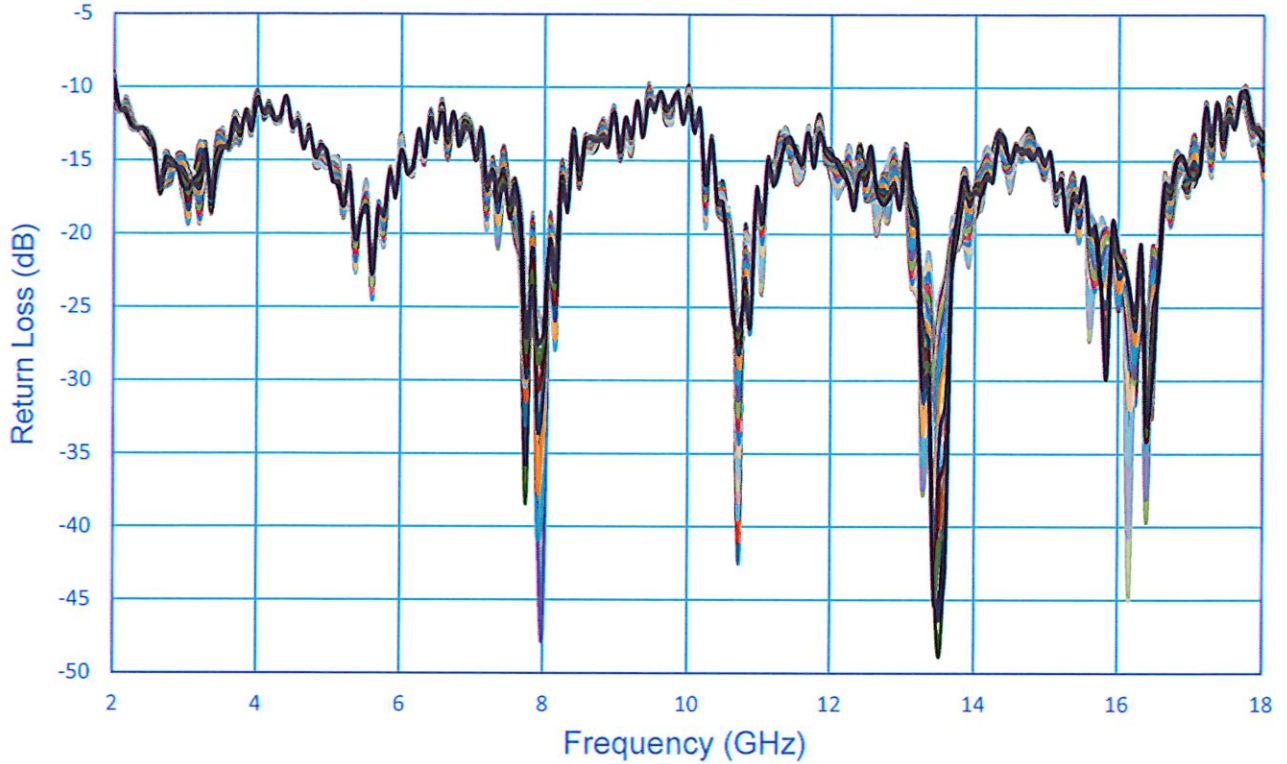

**Summary Data
For
PS-2G18G-360-12D-TS**

PL42755/2344

Input Return Loss Vs. Frequency