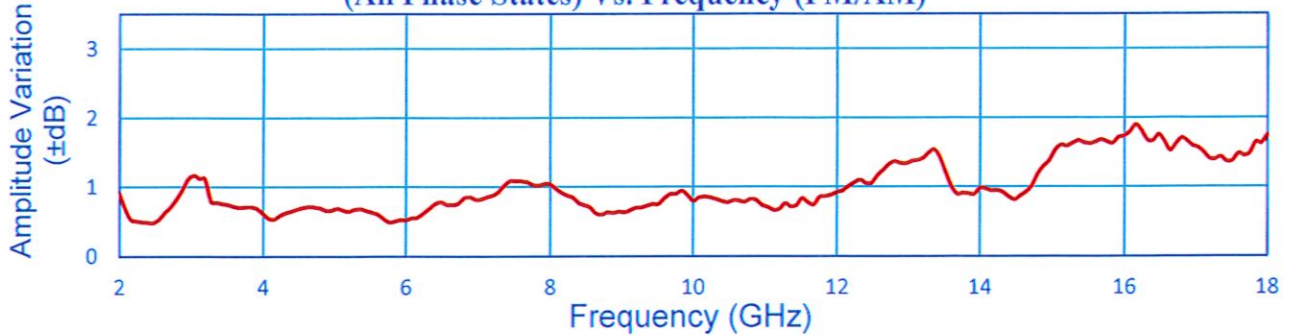

**Maximum Amplitude Variation From Center
(All Phase States) Vs. Frequency (PM/AM)**

7309-A Grove Road Frederick, MD 21704 USA
Phone: (301)662-5019 Fax: (301)662-1731
Website: www.pmi-rf.com Email: sales@pmi-rf.com