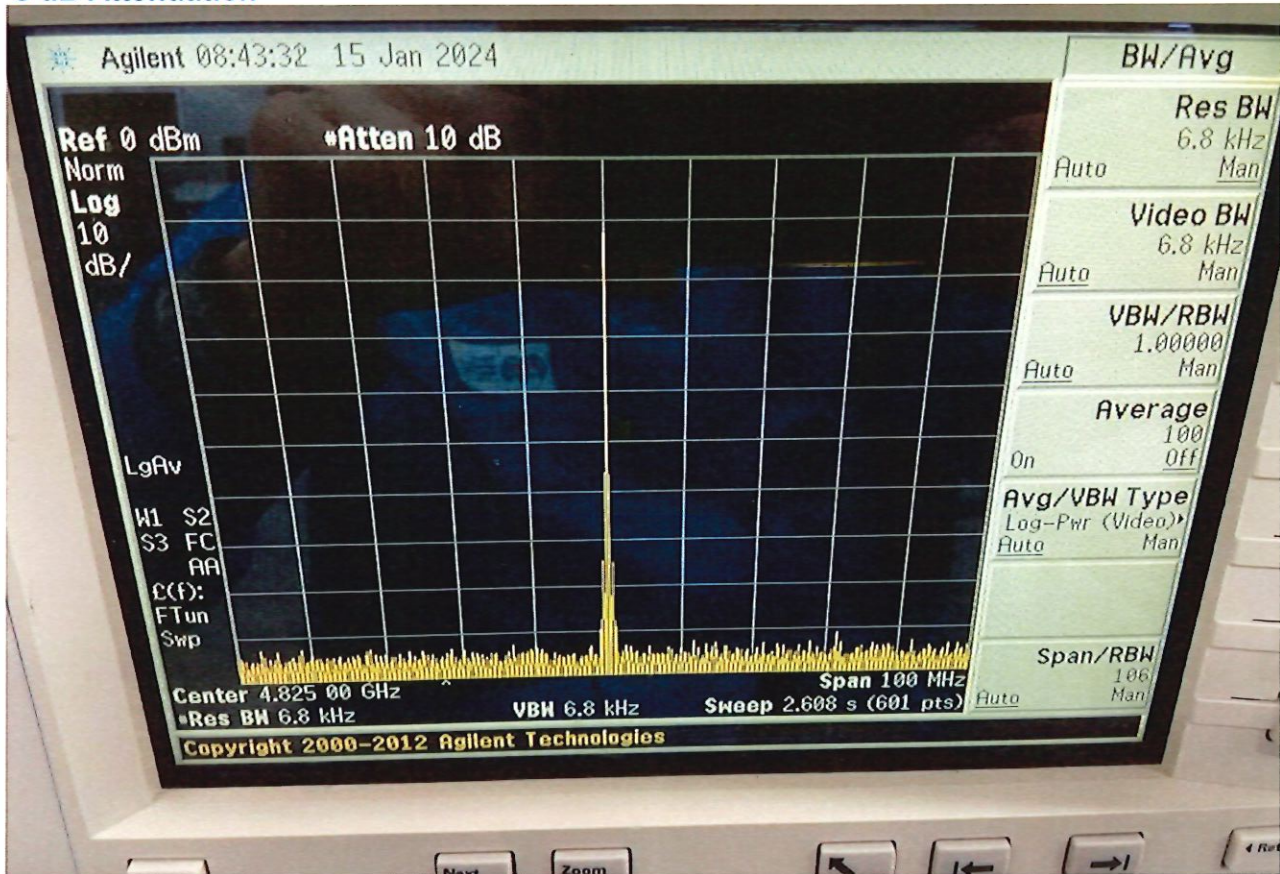

8 dB Attenuation