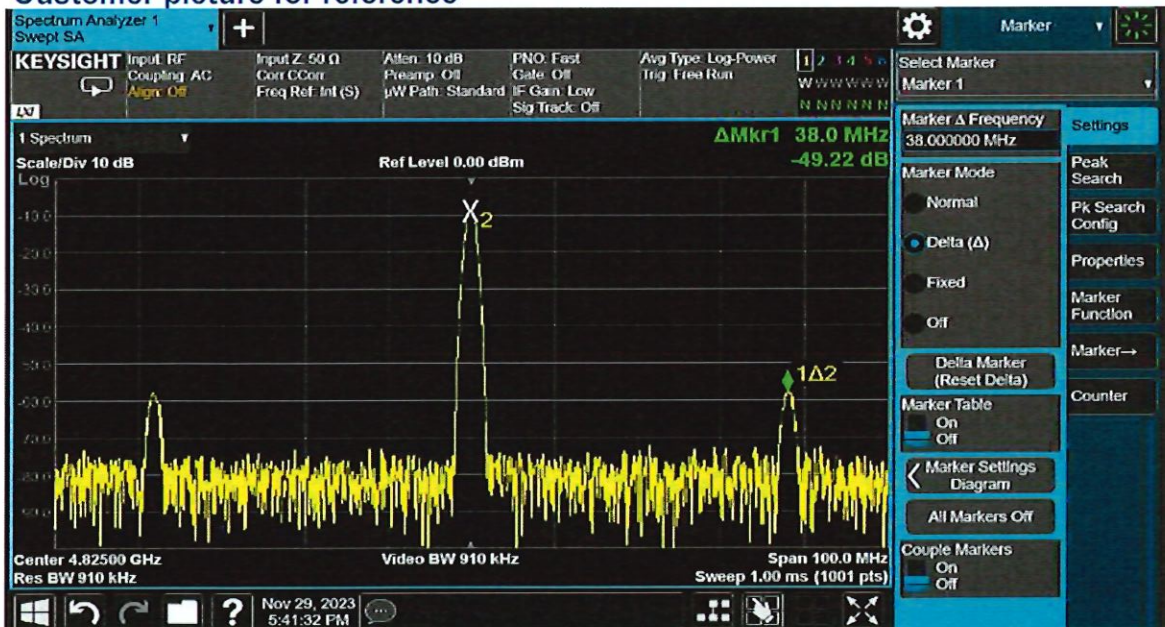

Customer picture for reference