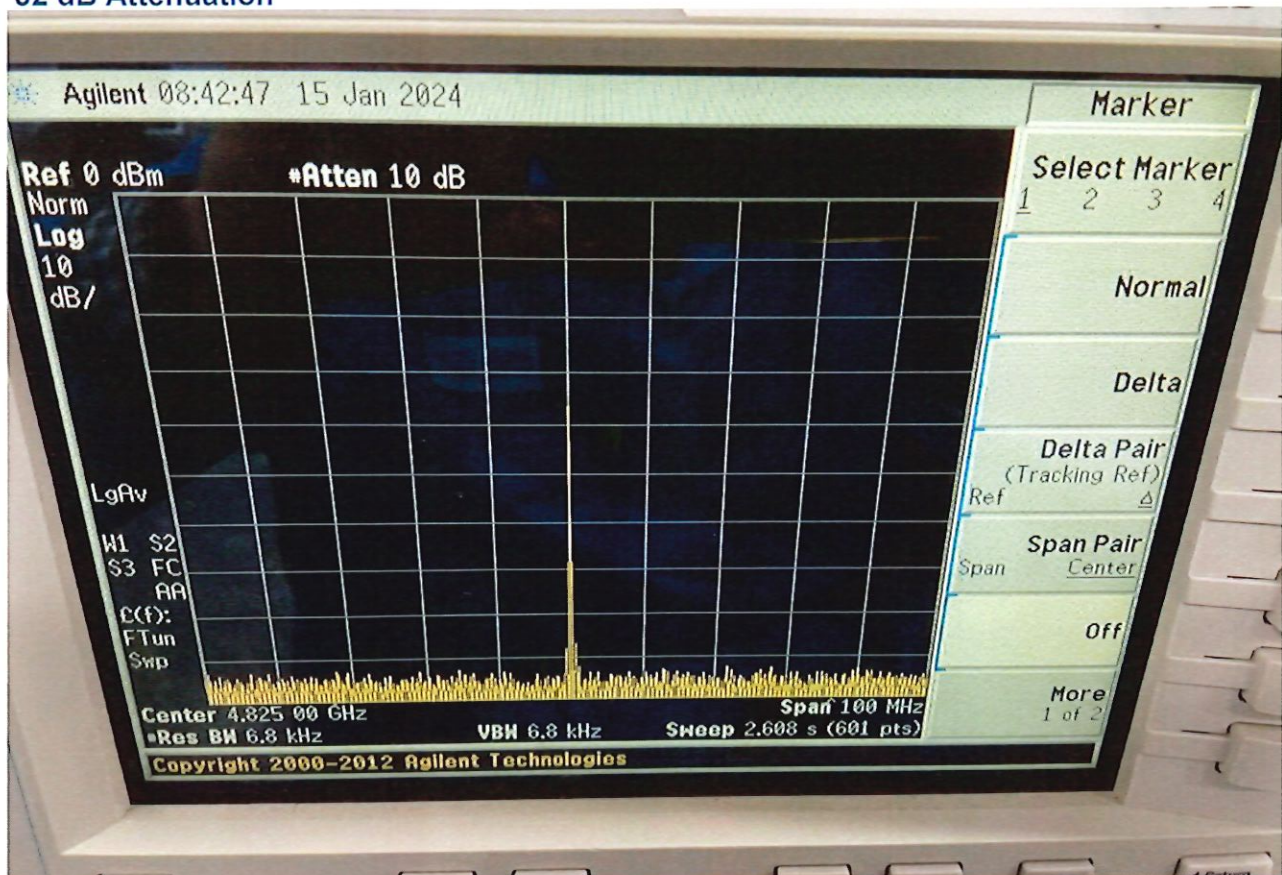

32 dB Attenuation