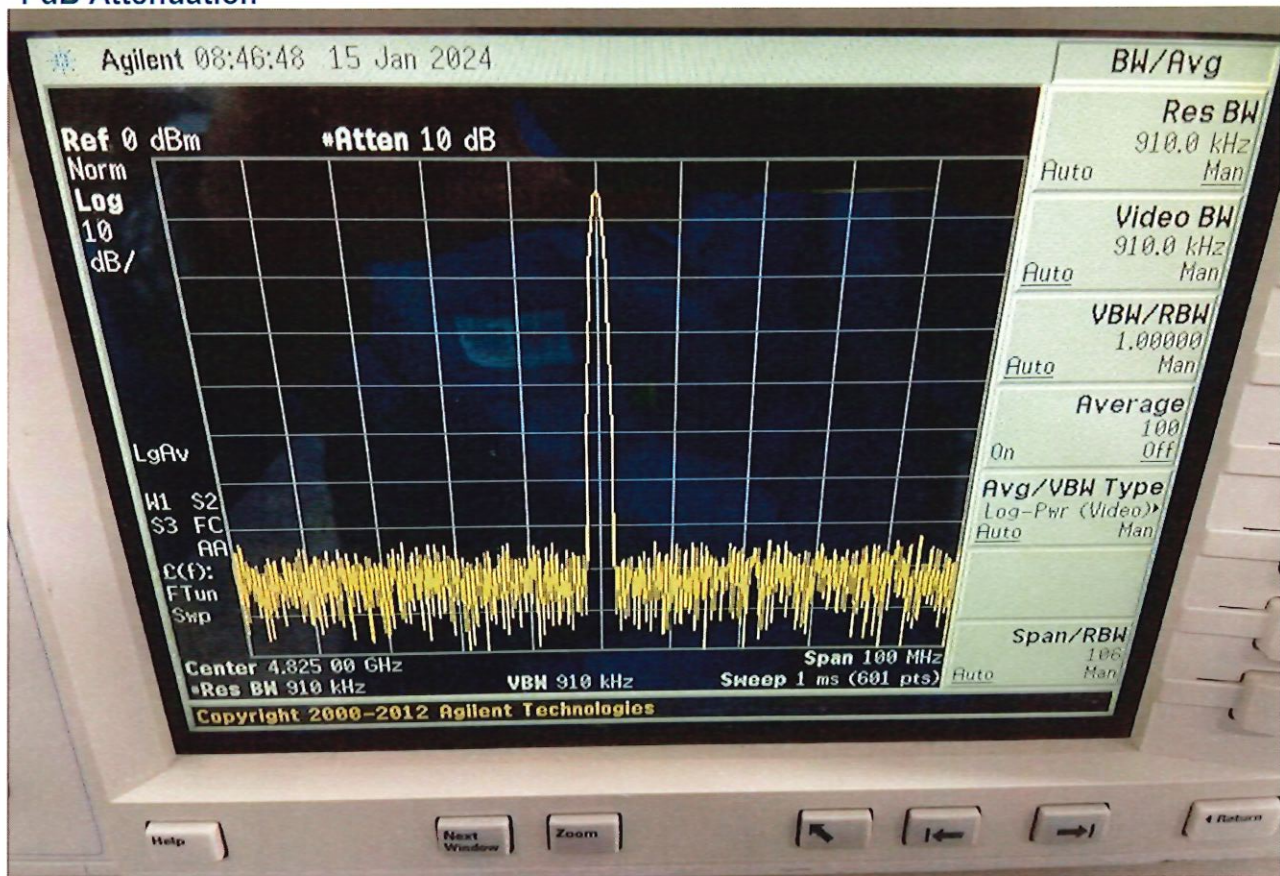

SPURIOUS DATA  
ON  
DTA-1G18G-60-CD-2

Customer: \_\_\_\_\_  
SO No: \_\_\_\_\_  
Model No: DTA-1G18G-60-CD-2  
Serial No: PL43976/2404

Tested By: Y Li  
Temperature: 25°C  
Date: 1/24/2024

TEST ITEM NO.	PARAMETERS	SPECIFIED VALUE	TEST RESULTS	QA QC
1	Spurious	Not Specified	See Plots	PMI QA2

8 dB Attenuation (setup as customer picture)

Customer picture for reference

4 dB Attenuation

2 dB Attenuation

1 dB Attenuation

**0.5 dB Attenuation**