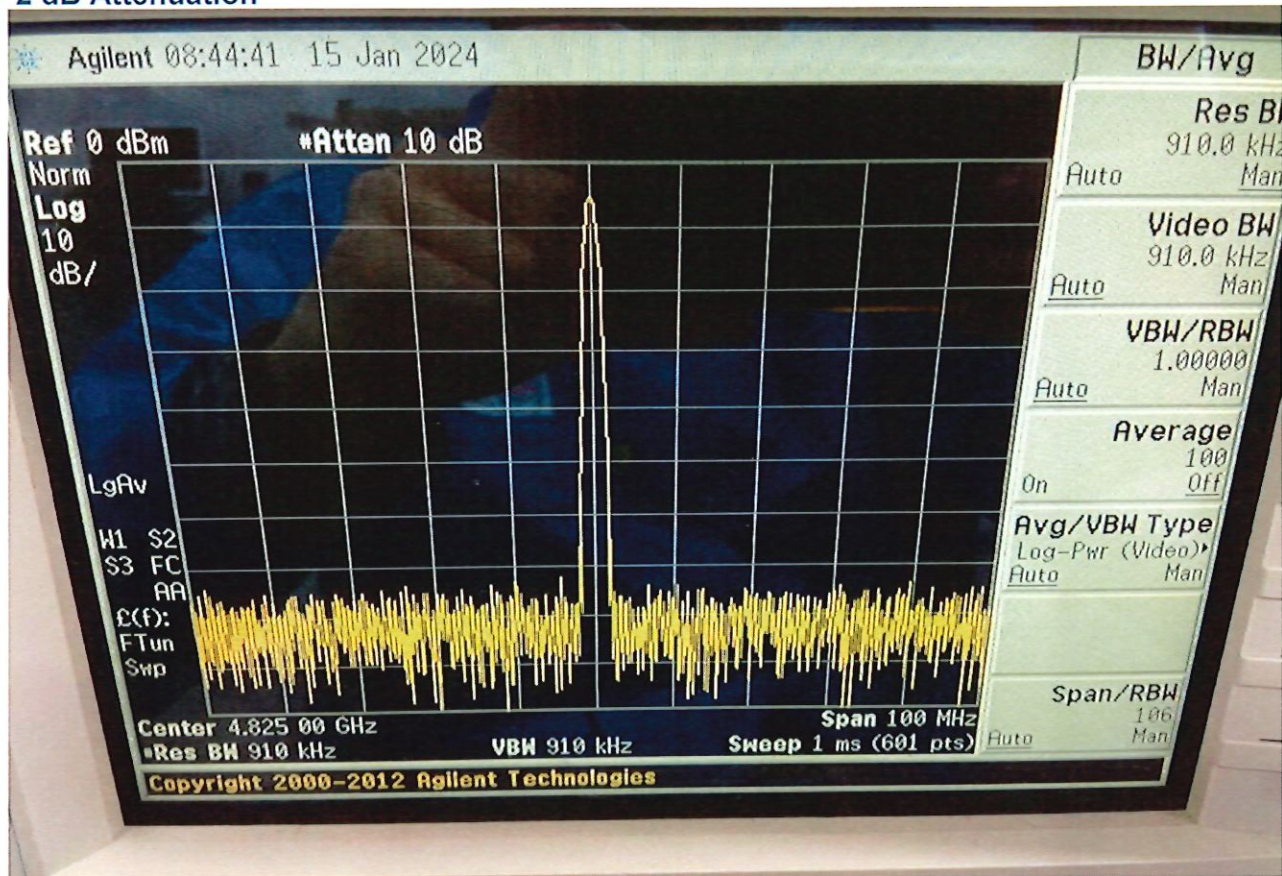

SPURIOUS DATA  
ON  
DTA-1G18G-60-CD-2

Customer: \_\_\_\_\_  
SO No: \_\_\_\_\_  
Model No: DTA-1G18G-60-CD-2  
Serial No: PL43976/2404

Tested By: Y Li  
Temperature: 25°C  
Date: 1/24/2024

TEST ITEM NO.	PARAMETERS	SPECIFIED VALUE	TEST RESULTS	QA QC
1	Spurious	Not Specified	See Plots	PMI QA2

8 dB Attenuation (setup as customer picture)

Customer picture for reference

4 dB Attenuation

2 dB Attenuation

1 dB Attenuation

**0.5 dB Attenuation**