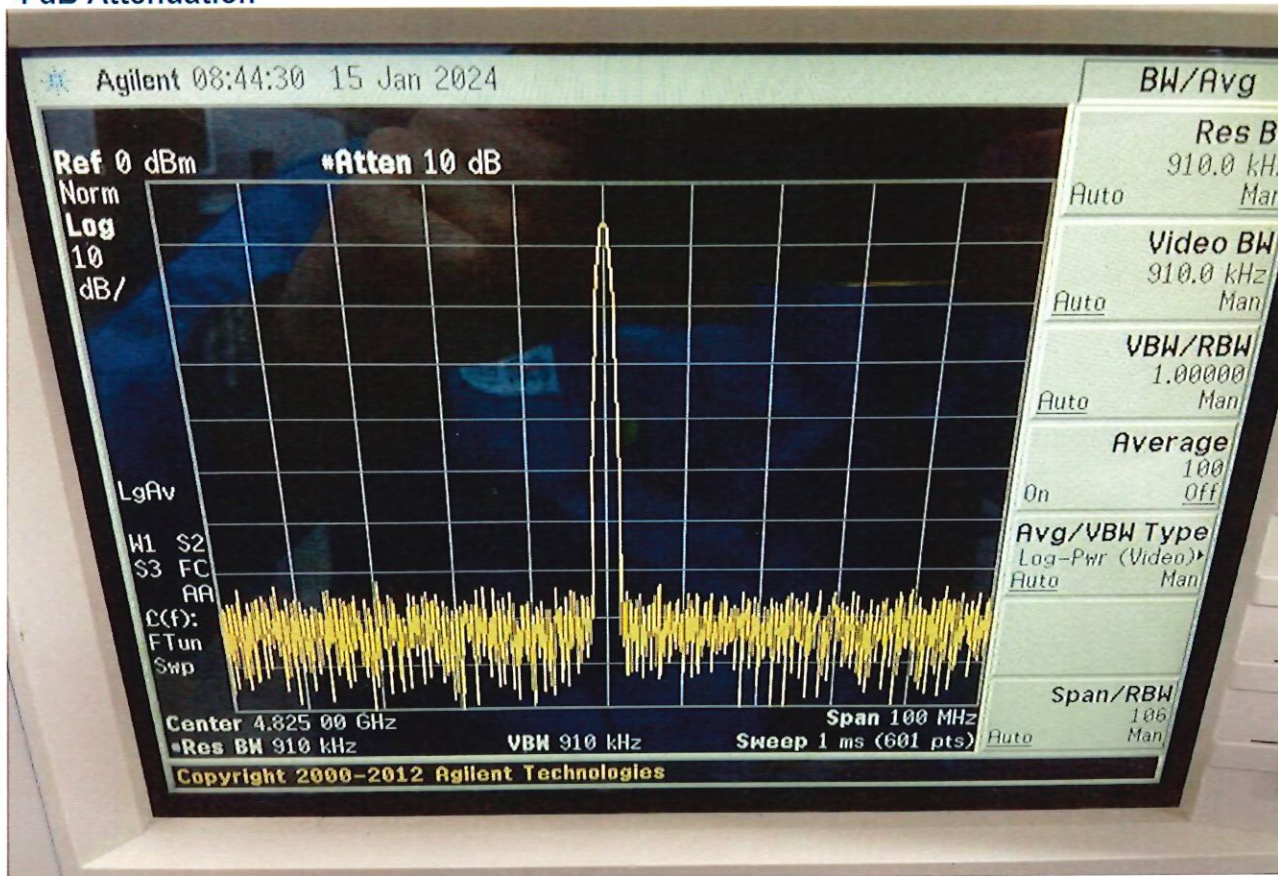

4 dB Attenuation