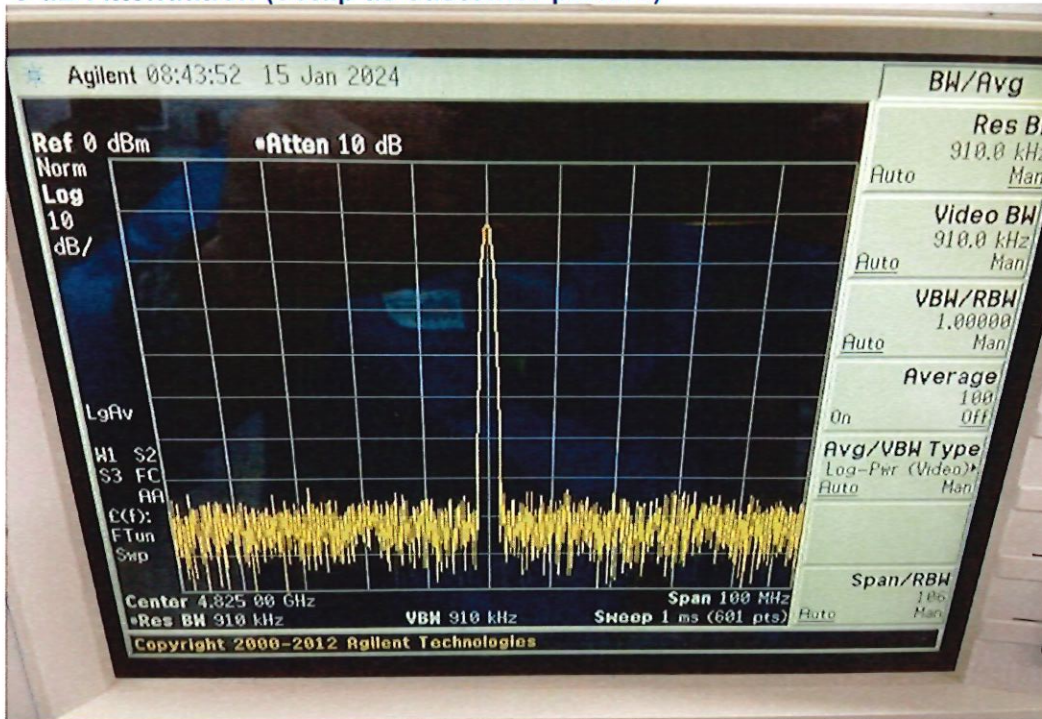

8 dB Attenuation (setup as customer picture)