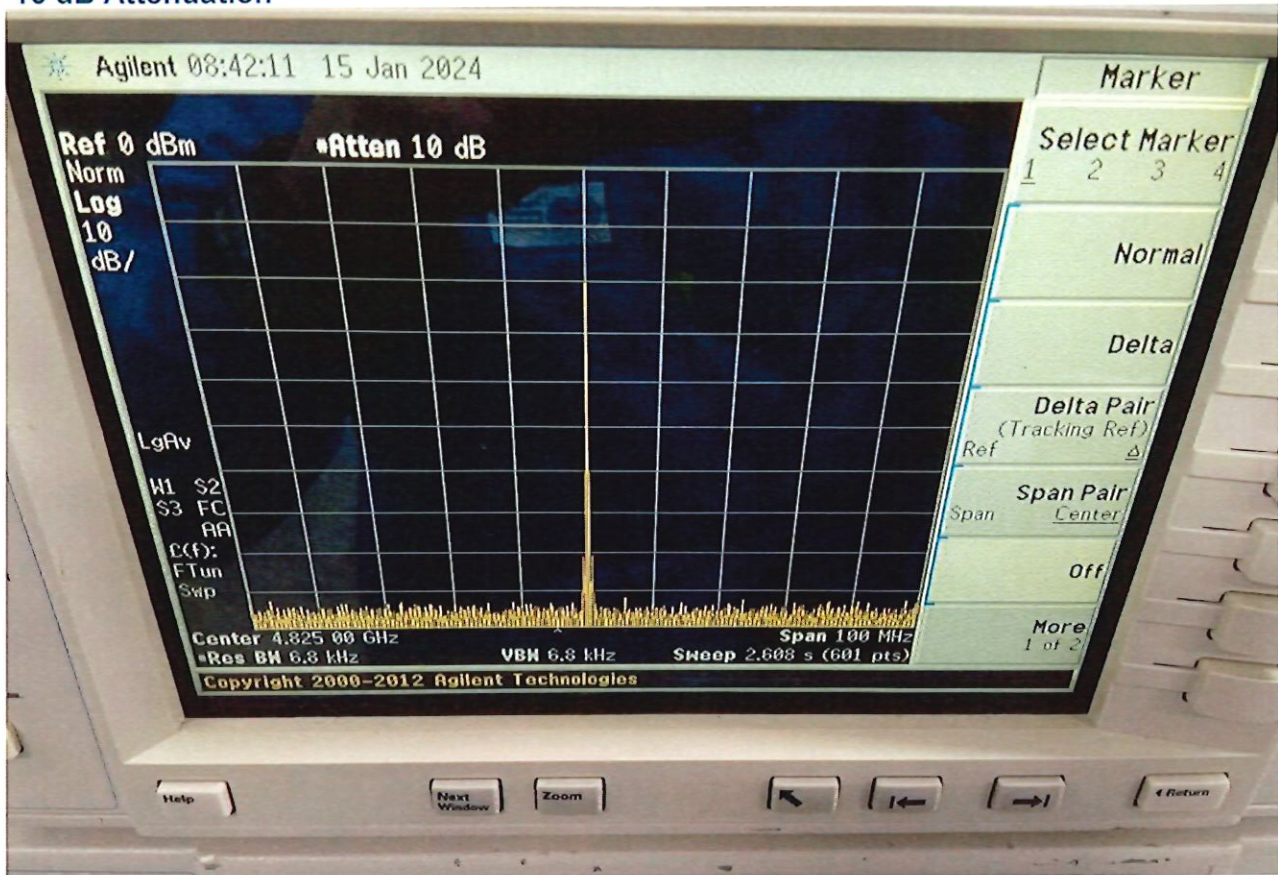

16 dB Attenuation