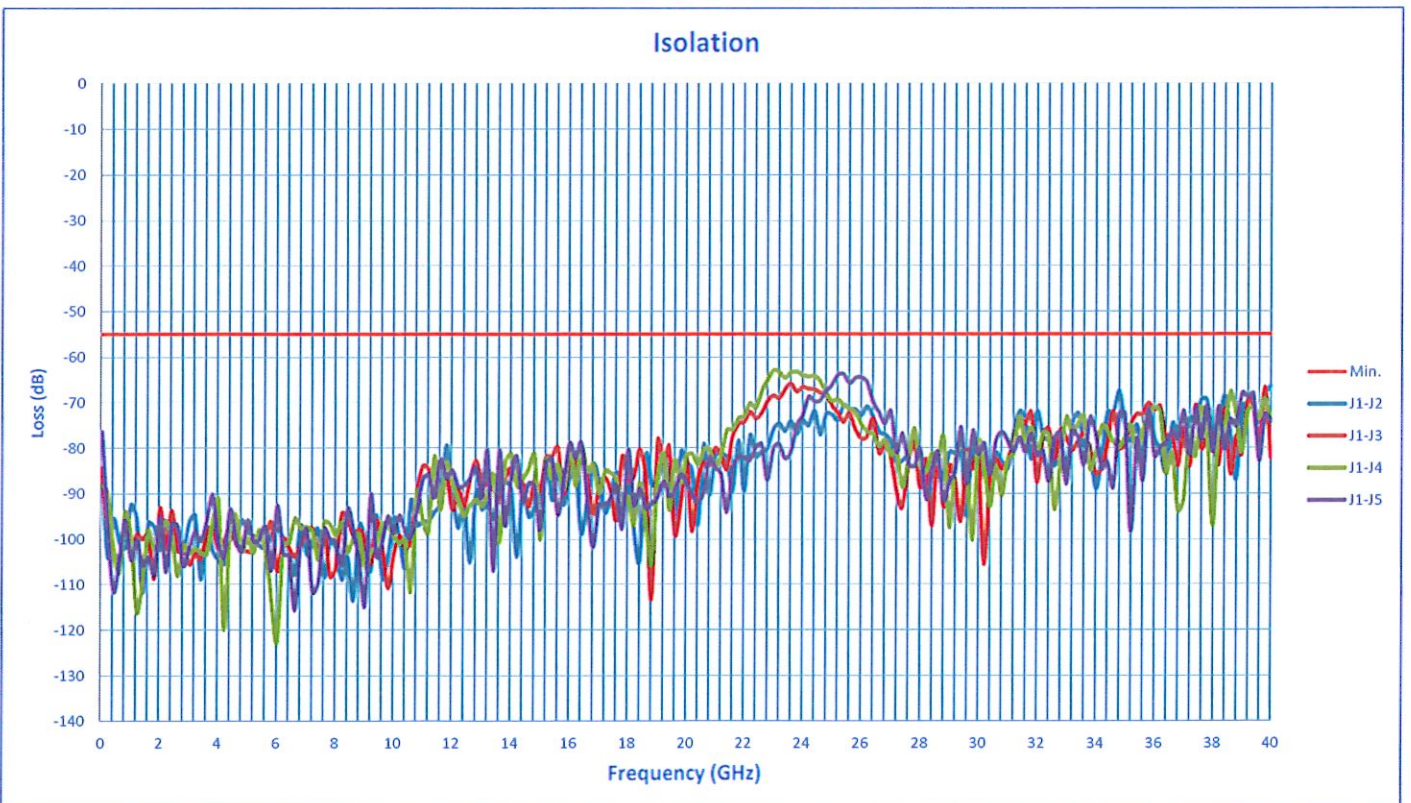

# SUMMARY TEST DATA ON P4T-50M40G-55-T-292FF