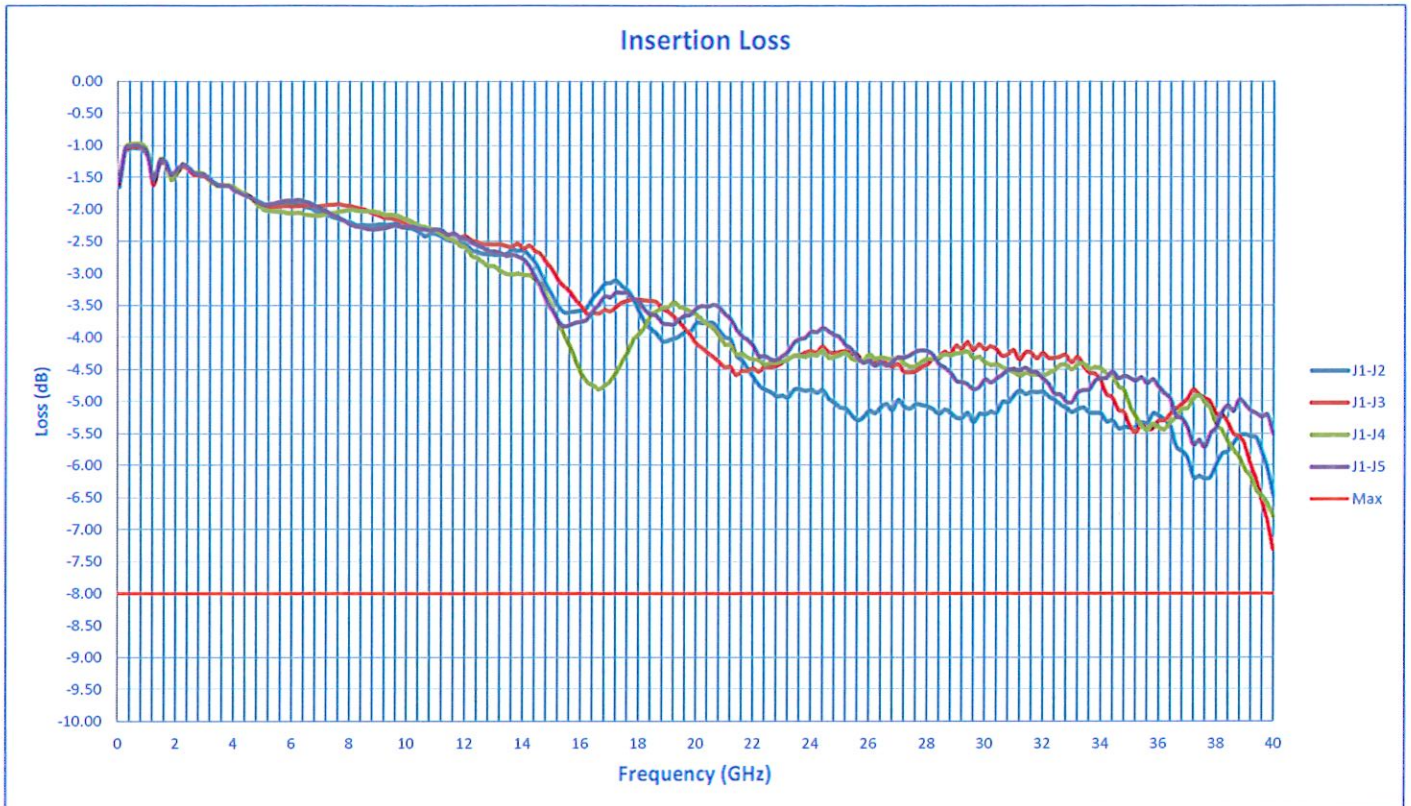

# SUMMARY TEST DATA ON P4T-50M40G-55-T-292FF