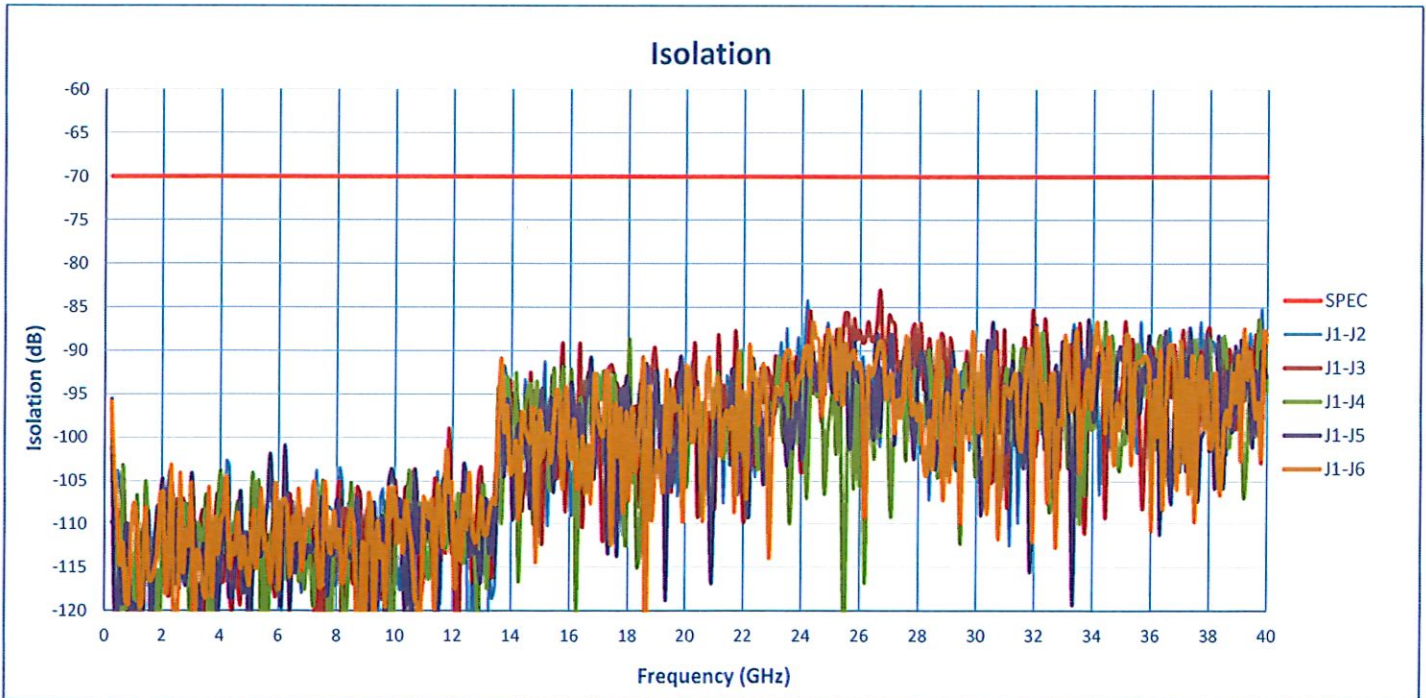

SUMMARY TEST DATA

ON

P5T-500M40G-60-T-55-292FF-OPT250M

SUMMARY TEST DATA

ON

P5T-500M40G-60-T-55-292FF-OPT250M

VSWR In/Out

VSWR Absorptive Out/OFF