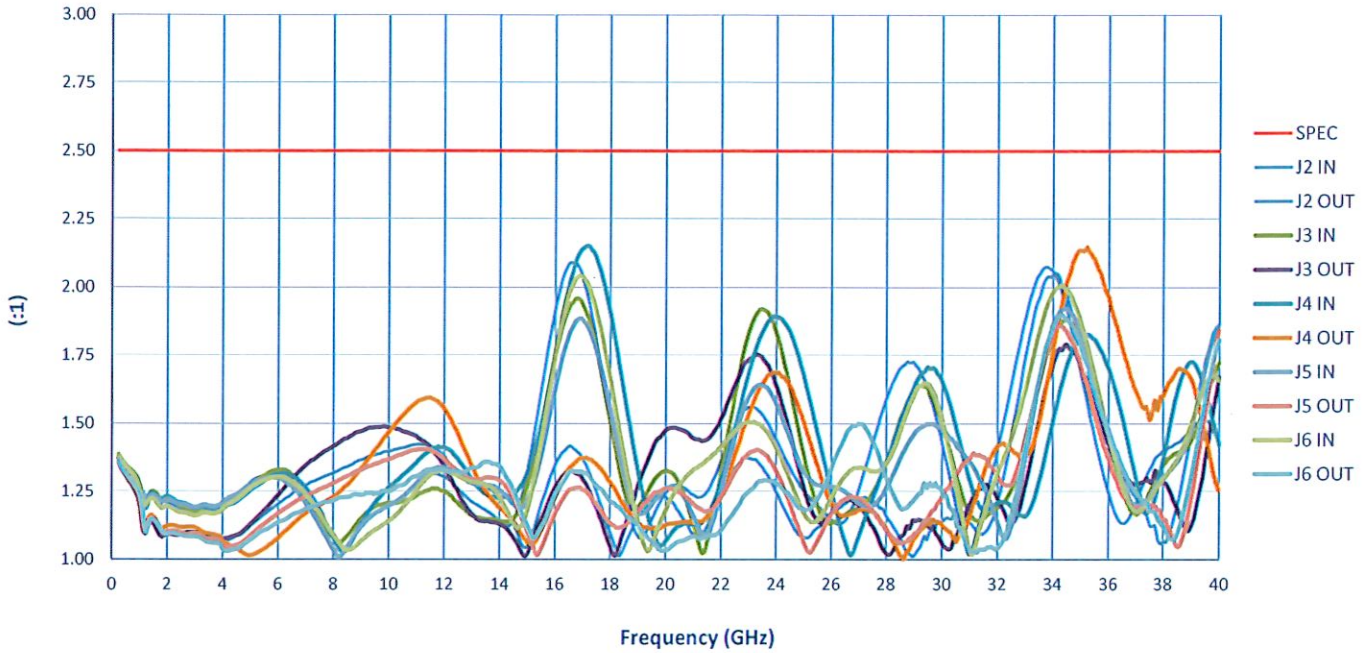

SUMMARY TEST DATA

ON

P5T-500M40G-60-T-55-292FF-OPT250M

SUMMARY TEST DATA

ON

P5T-500M40G-60-T-55-292FF-OPT250M

VSWR In/Out

VSWR Absorptive Out/OFF