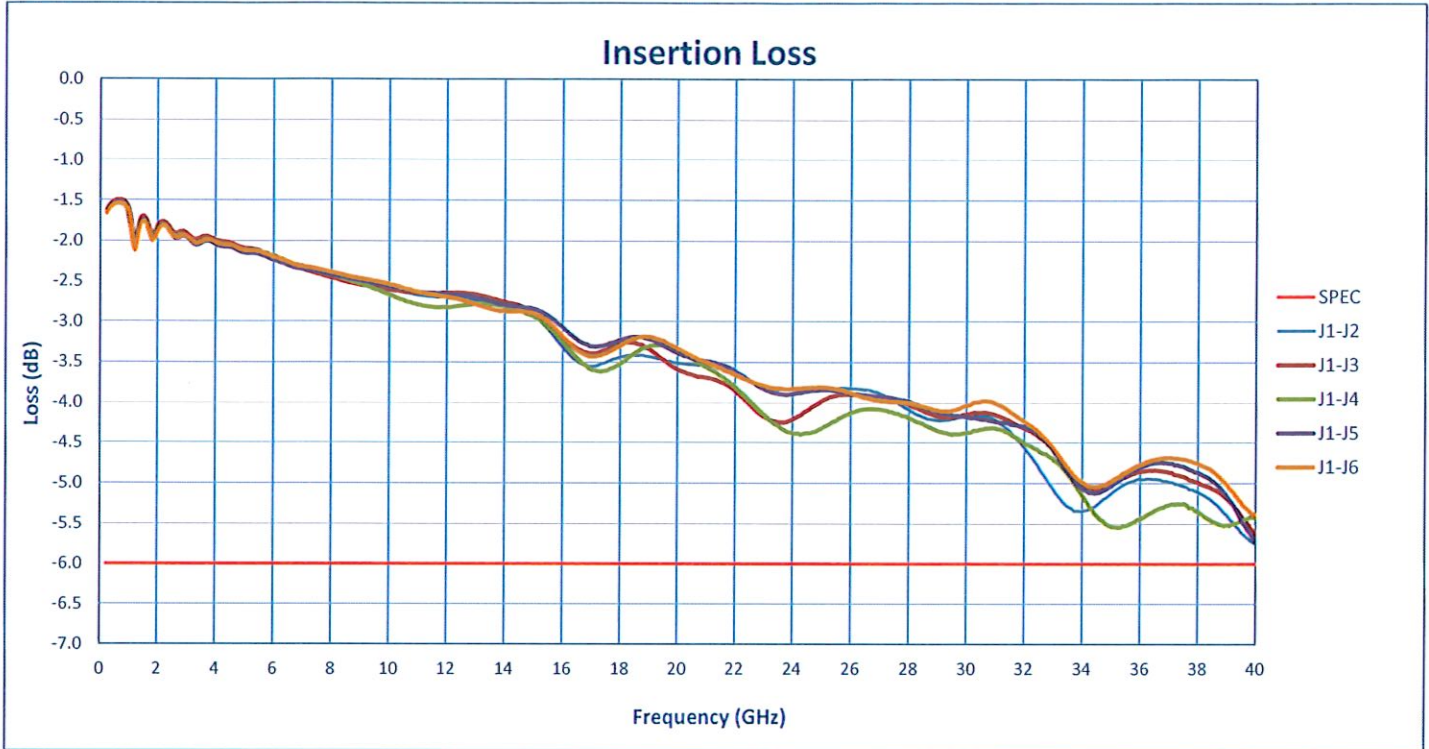

SUMMARY TEST DATA

ON

P5T-500M40G-60-T-55-292FF-OPT250M

SUMMARY TEST DATA

ON

P5T-500M40G-60-T-55-292FF-OPT250M

VSWR In/Out

VSWR Absorptive Out/OFF