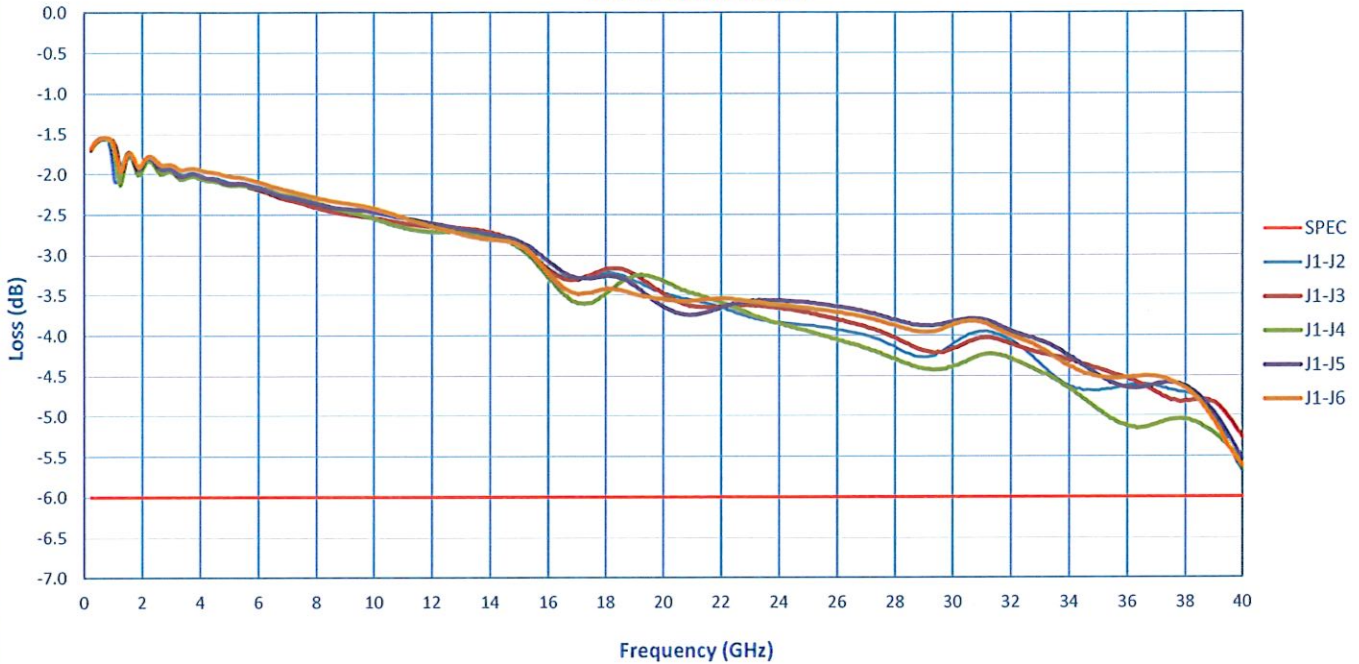

SUMMARY TEST DATA

ON

P5T-500M40G-60-T-55-292FF-OPT250M

Insertion Loss

Isolation

SUMMARY TEST DATA

ON

P5T-500M40G-60-T-55-292FF-OPT250M