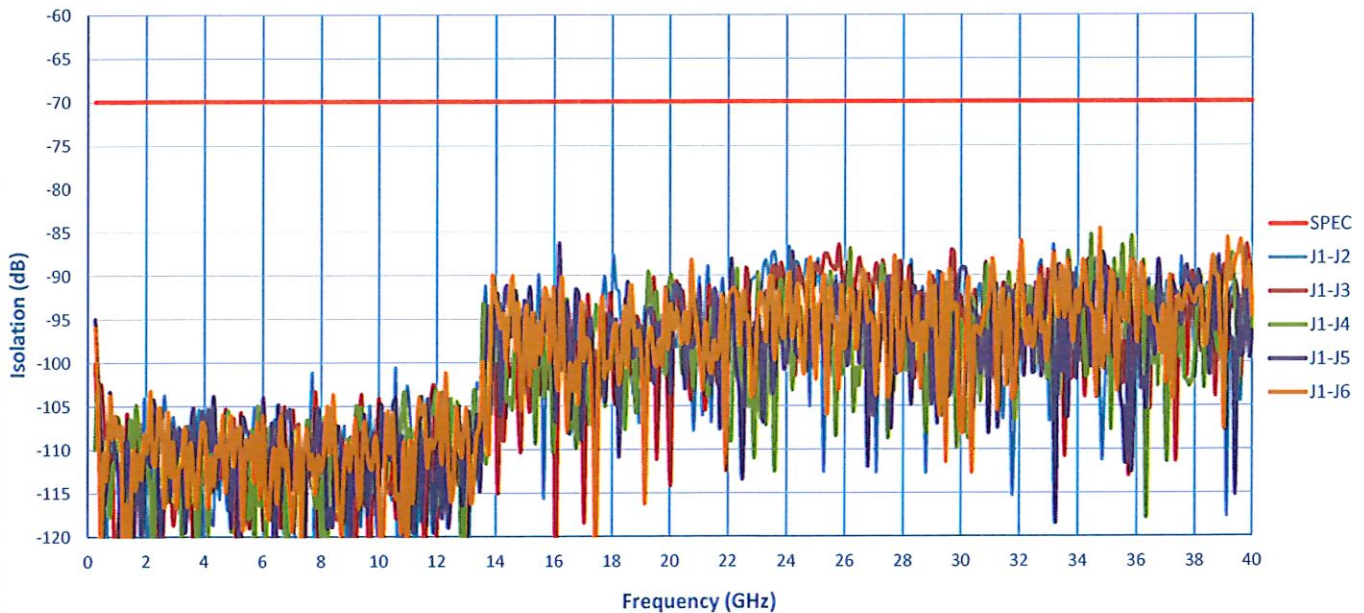

SUMMARY TEST DATA

ON

P5T-500M40G-60-T-55-292FF-OPT250M

Insertion Loss

Isolation

SUMMARY TEST DATA

ON

P5T-500M40G-60-T-55-292FF-OPT250M