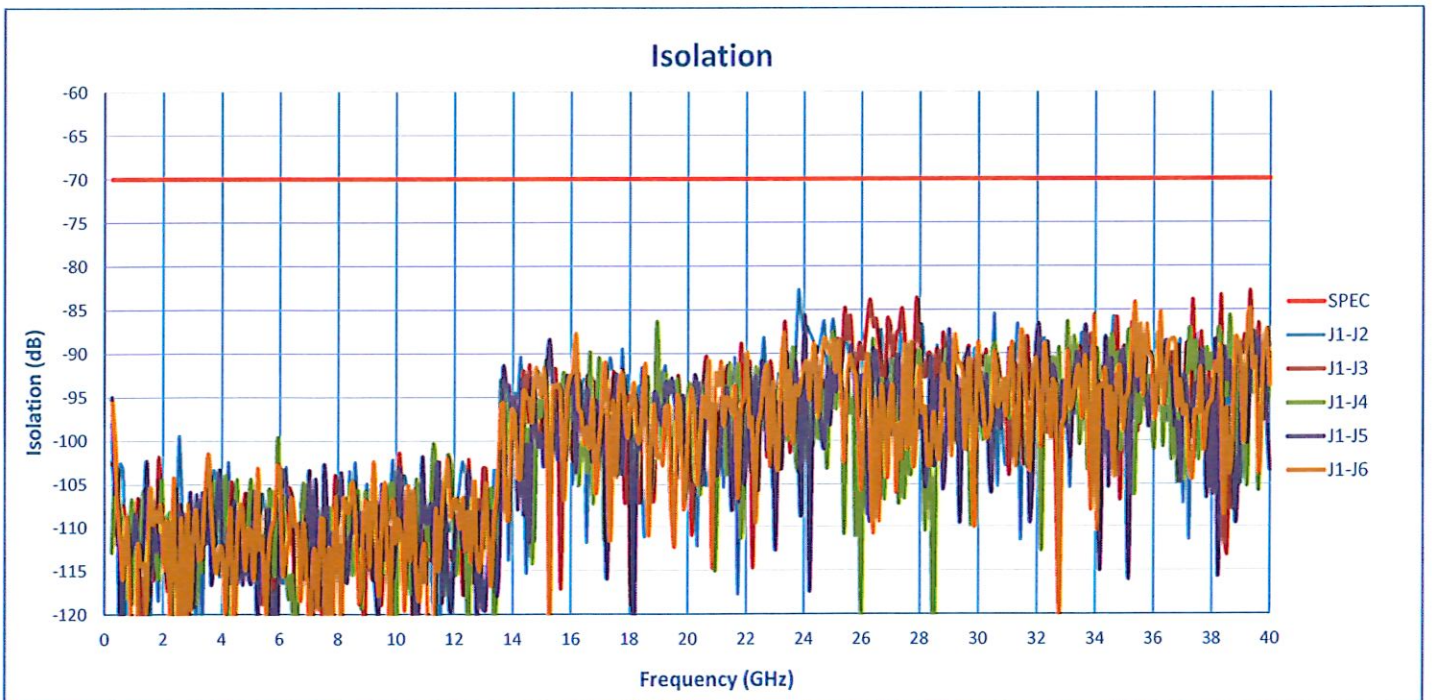

SUMMARY TEST DATA ON

P5T-500M40G-60-T-55-292FF-OPT250M

SUMMARY TEST DATA

ON

P5T-500M40G-60-T-55-292FF-OPT250M