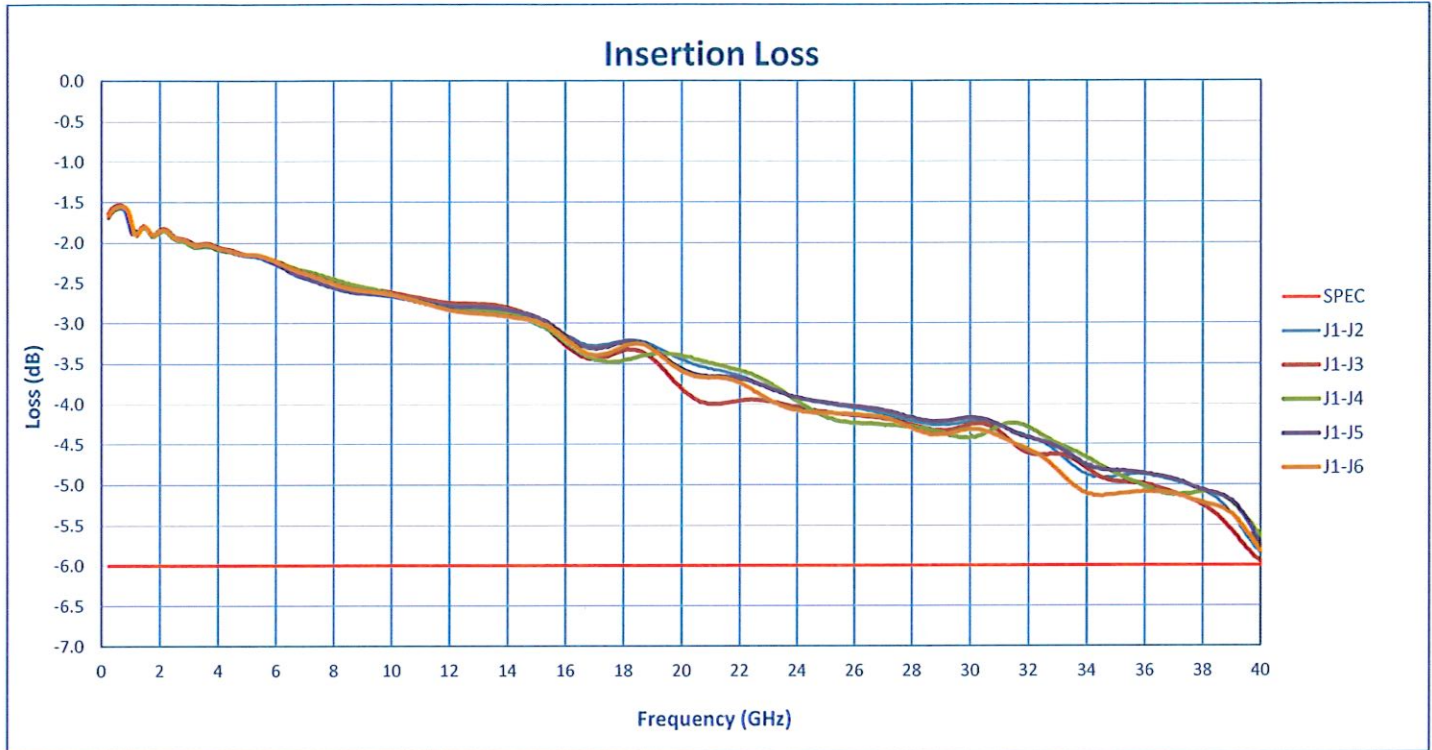

SUMMARY TEST DATA ON

P5T-500M40G-60-T-55-292FF-OPT250M

SUMMARY TEST DATA

ON

P5T-500M40G-60-T-55-292FF-OPT250M