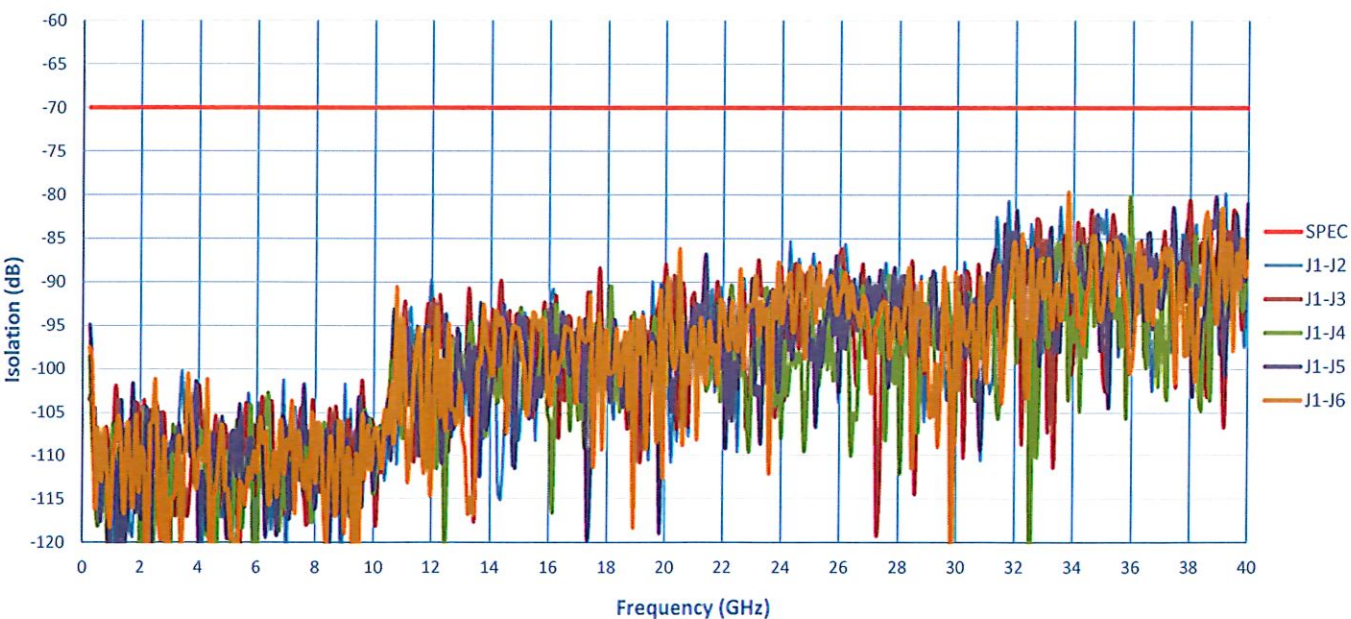

SUMMARY TEST DATA ON

P5T-500M40G-60-T-55-292FF-OPT250M

Insertion Loss

Isolation

SUMMARY TEST DATA

ON

P5T-500M40G-60-T-55-292FF-OPT250M