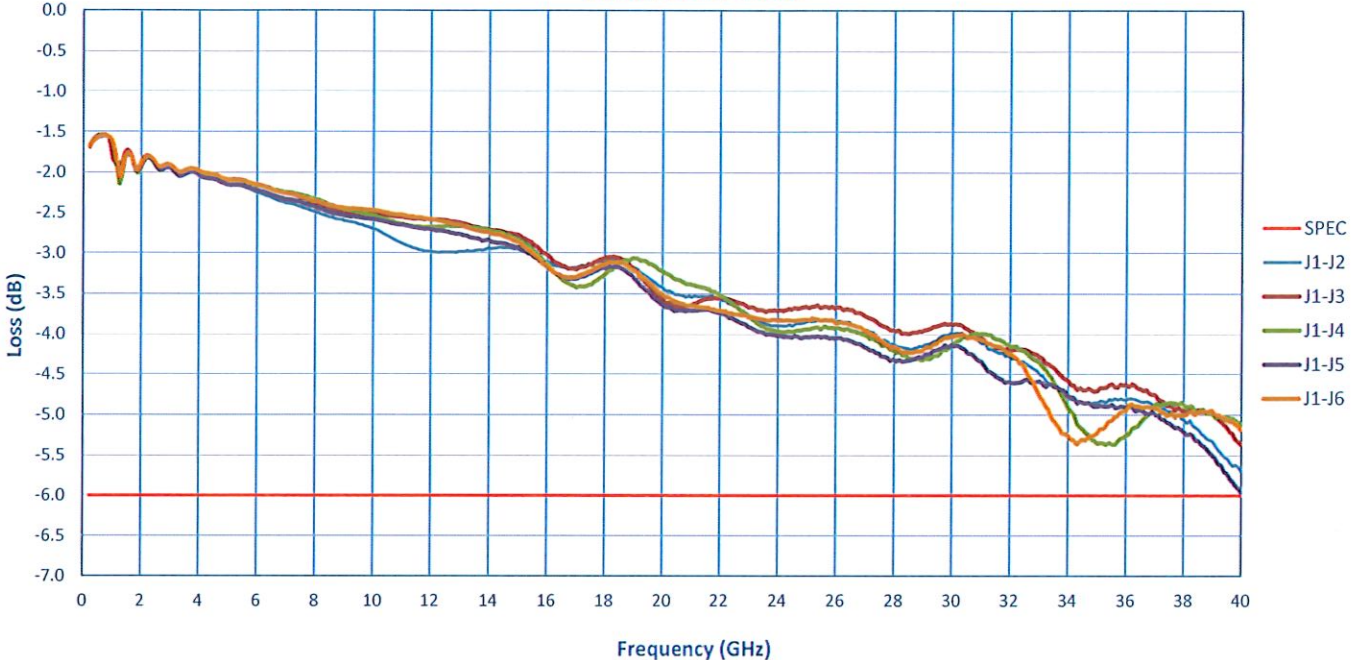

SUMMARY TEST DATA ON

P5T-500M40G-60-T-55-292FF-OPT250M

Insertion Loss

Isolation

SUMMARY TEST DATA

ON

P5T-500M40G-60-T-55-292FF-OPT250M