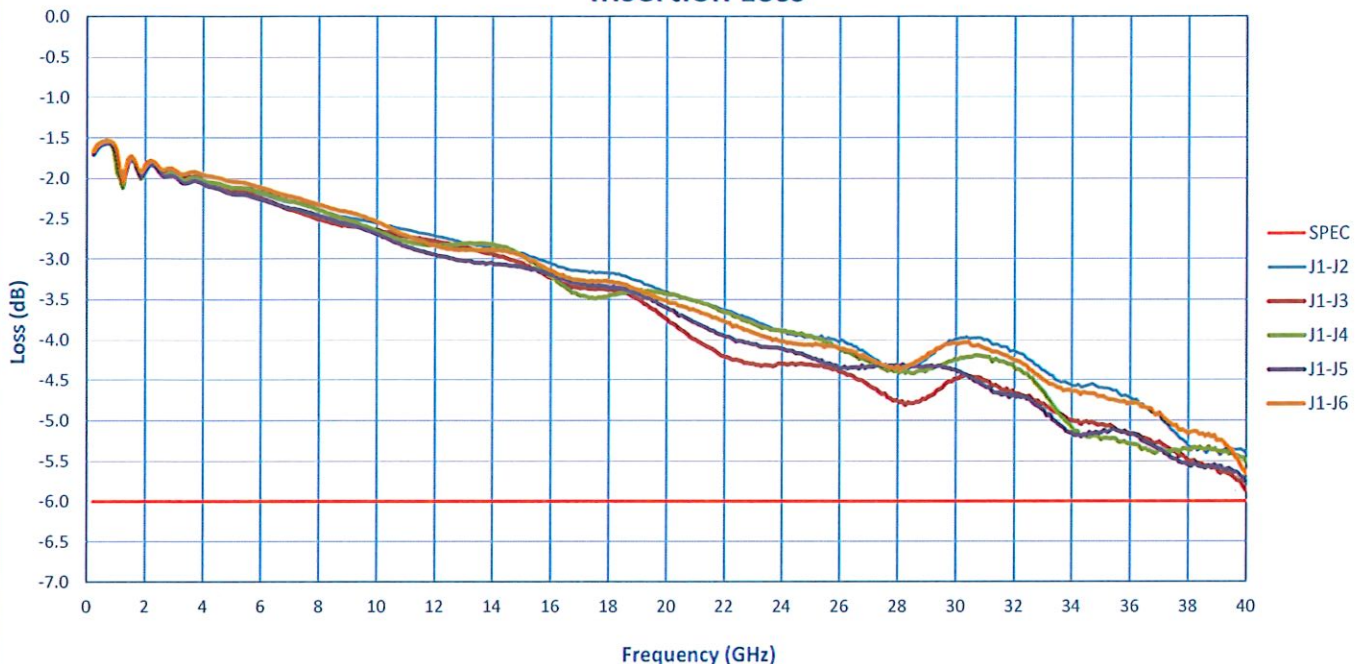

SUMMARY TEST DATA

ON

P5T-500M40G-60-T-55-292FF-OPT250M

Insertion Loss

Isolation

SUMMARY TEST DATA

ON

P5T-500M40G-60-T-55-292FF-OPT250M