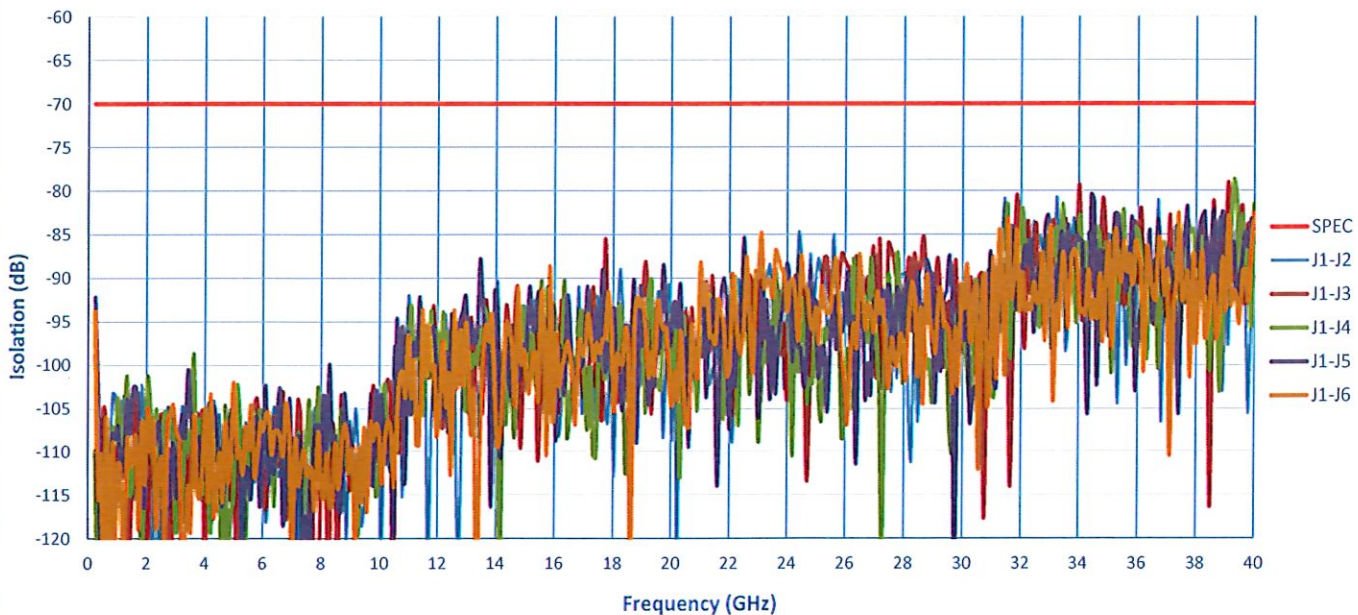

SUMMARY TEST DATA

ON

P5T-500M40G-60-T-55-292FF-OPT250M

Insertion Loss

Isolation

SUMMARY TEST DATA

ON

P5T-500M40G-60-T-55-292FF-OPT250M