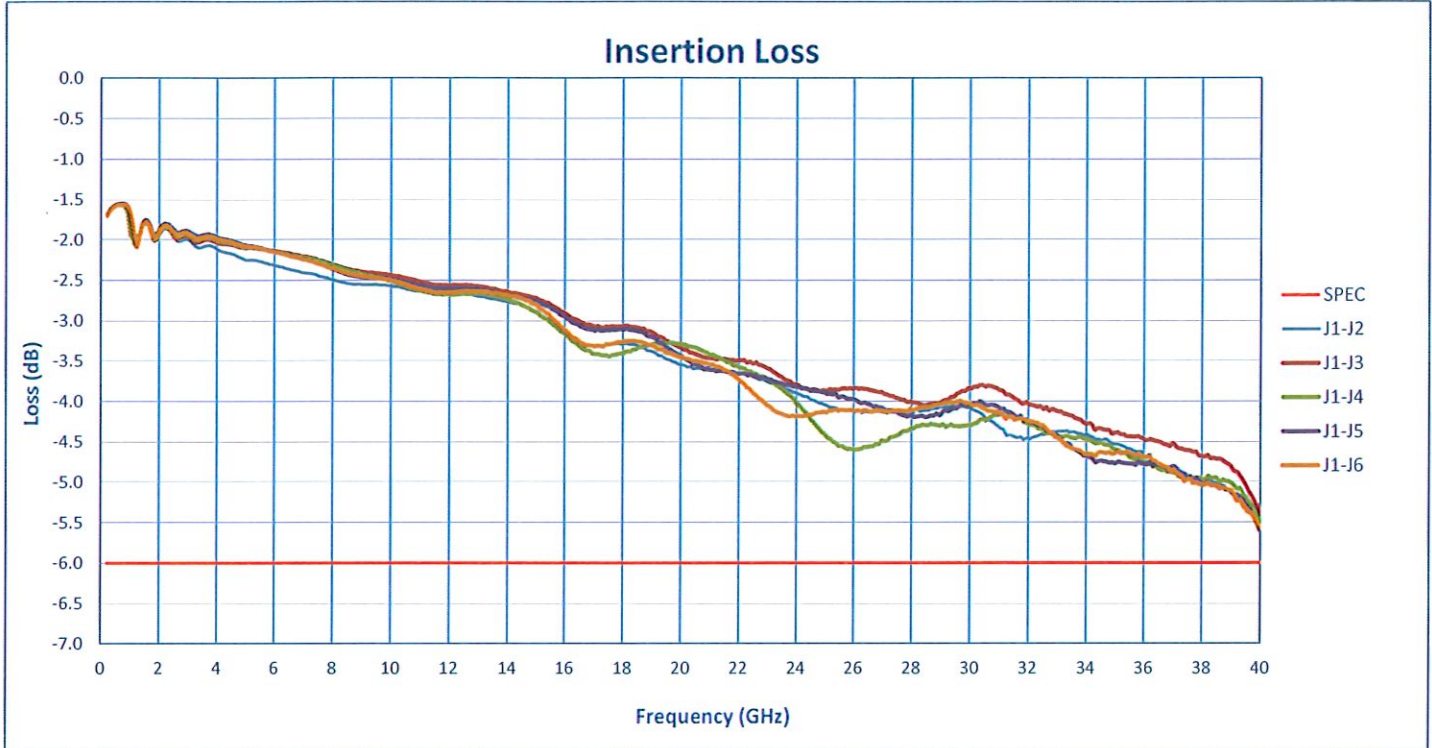

# SUMMARY TEST DATA

ON

# SUMMARY TEST DATA

ON

P5T-500M40G-60-T-55-292FF-OPT250M