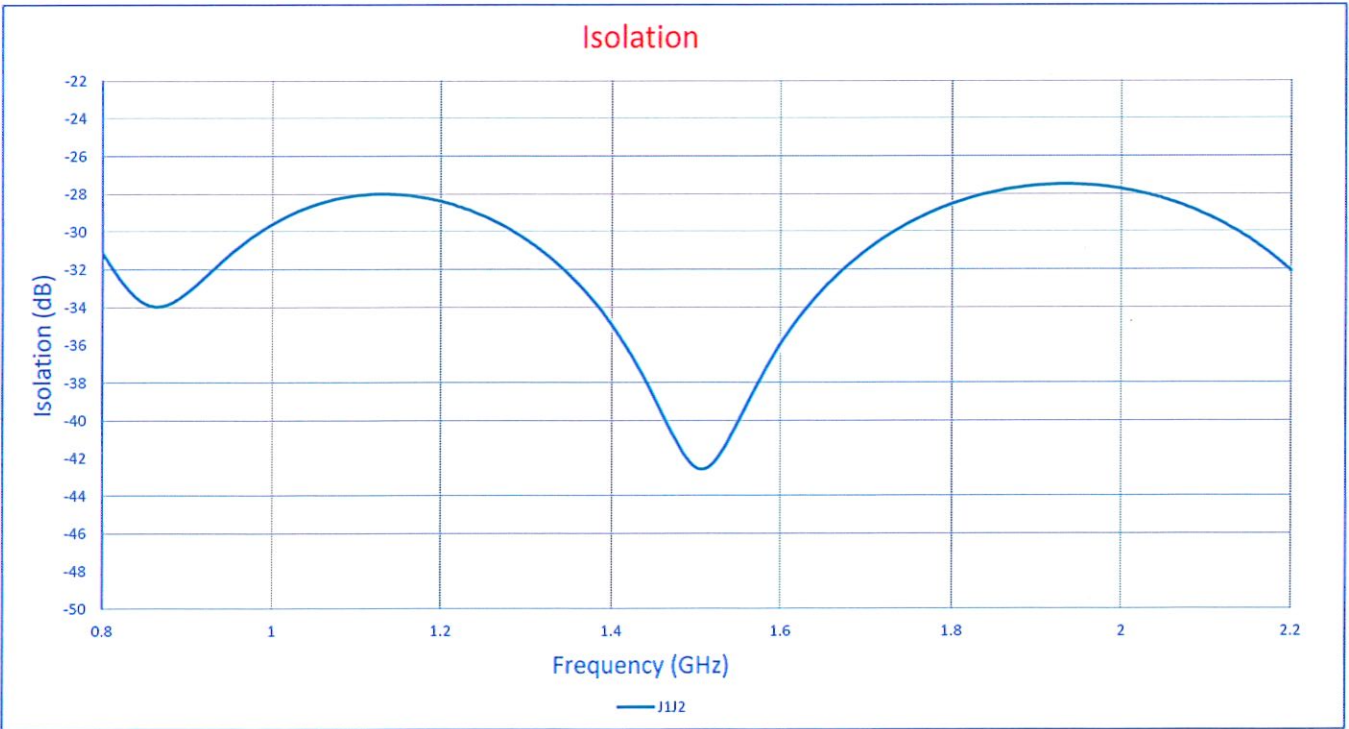

# SUMMARY TEST DATA ON APD-2-0D82D2-SFF-30W