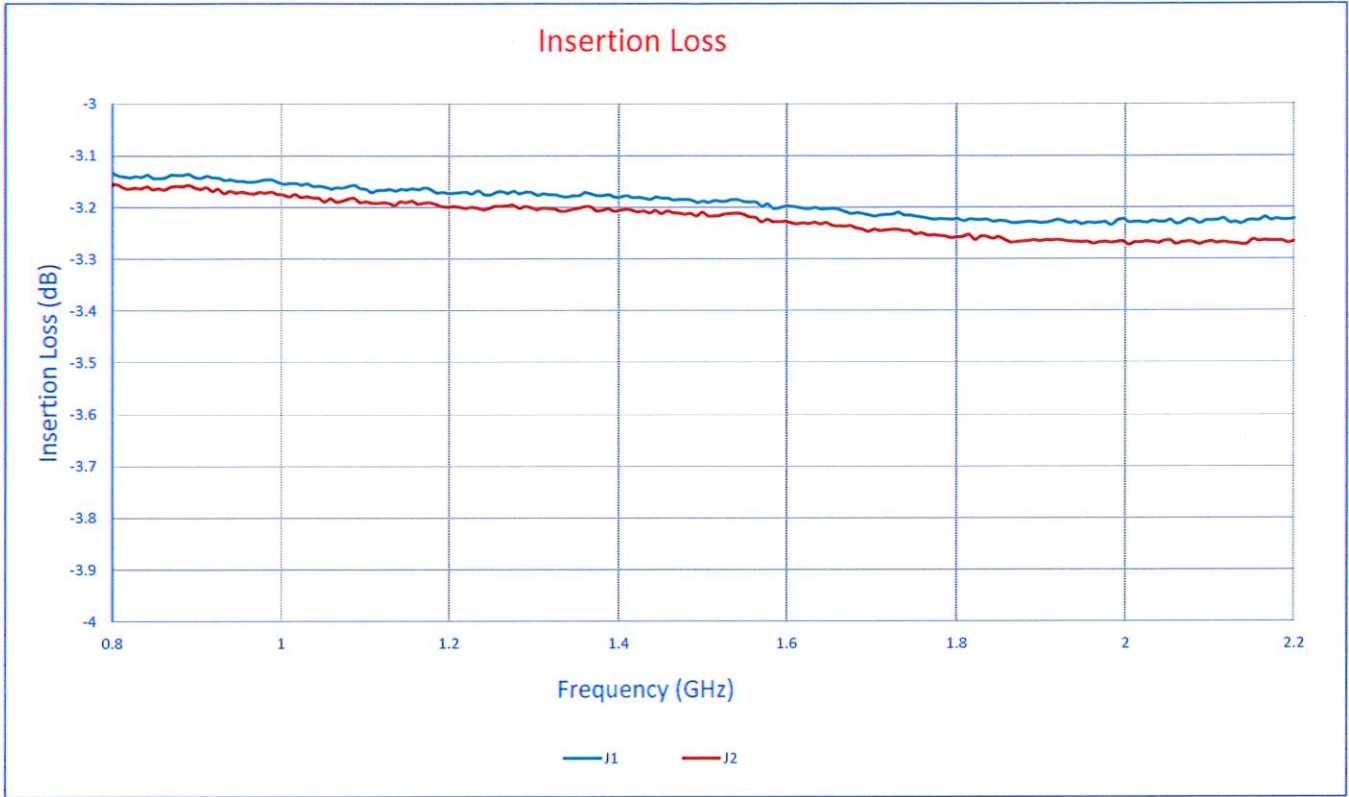

# SUMMARY TEST DATA ON APD-2-0D82D2-SFF-30W