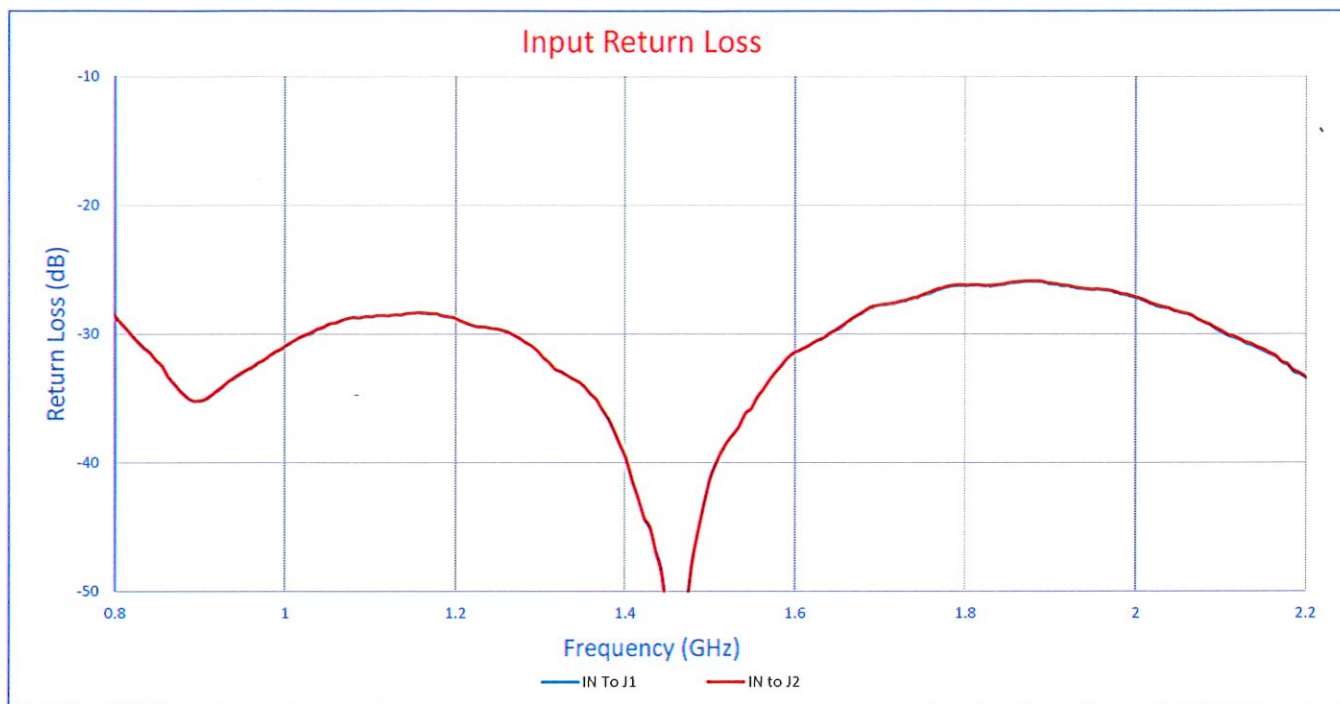

# SUMMARY TEST DATA ON APD-2-0D82D2-SFF-30W