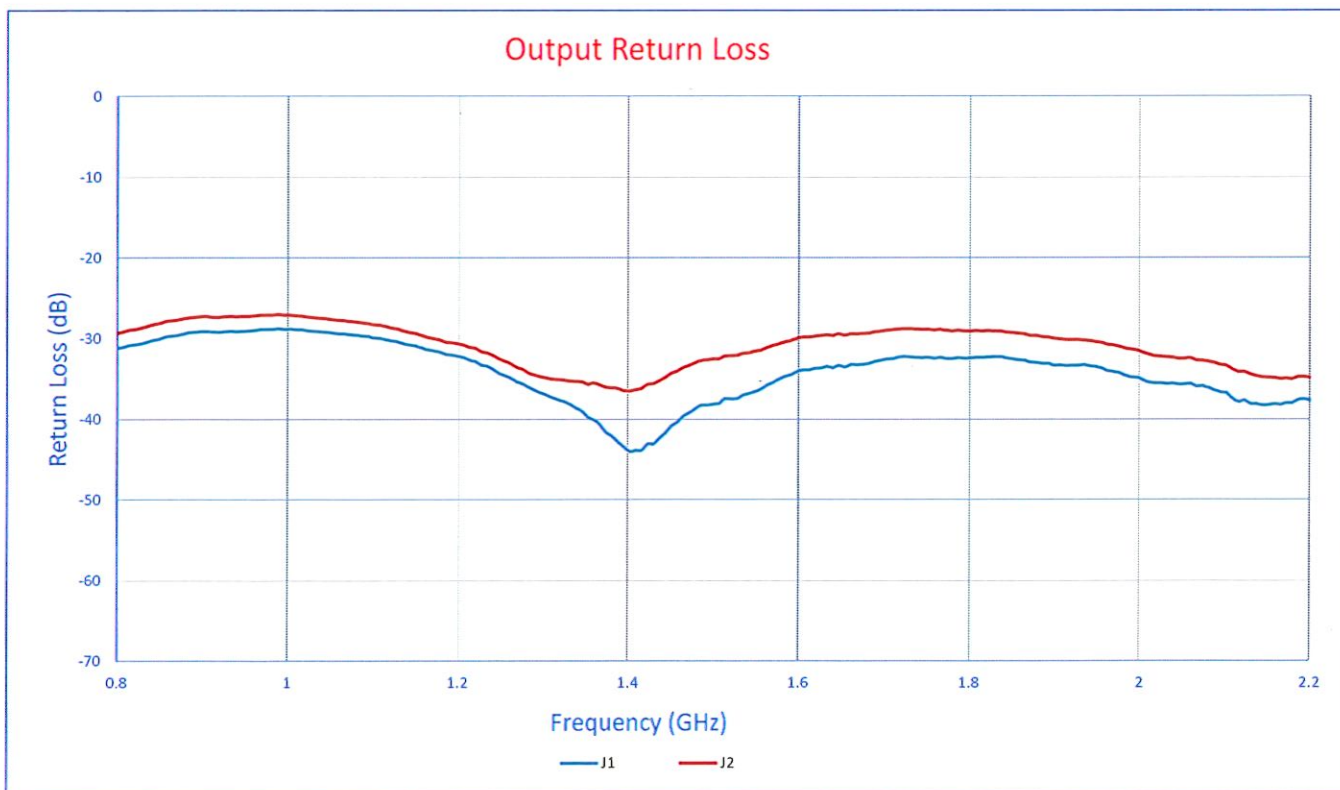

# SUMMARY TEST DATA ON APD-2-0D82D2-SFF-30W