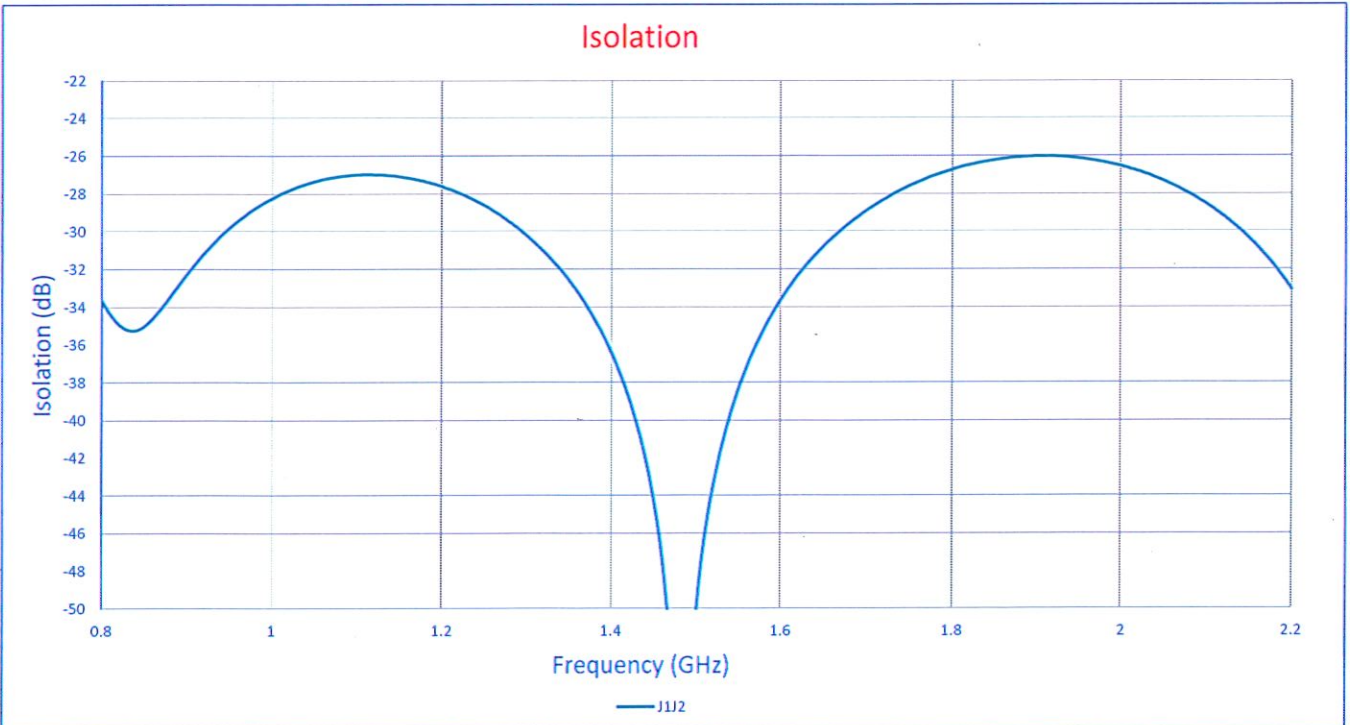

SUMMARY TEST DATA ON APD-2-0D82D2-SFF-30W

SUMMARY TEST DATA ON APD-2-0D82D2-SFF-30W

SUMMARY TEST DATA ON APD-2-0D82D2-SFF-30W