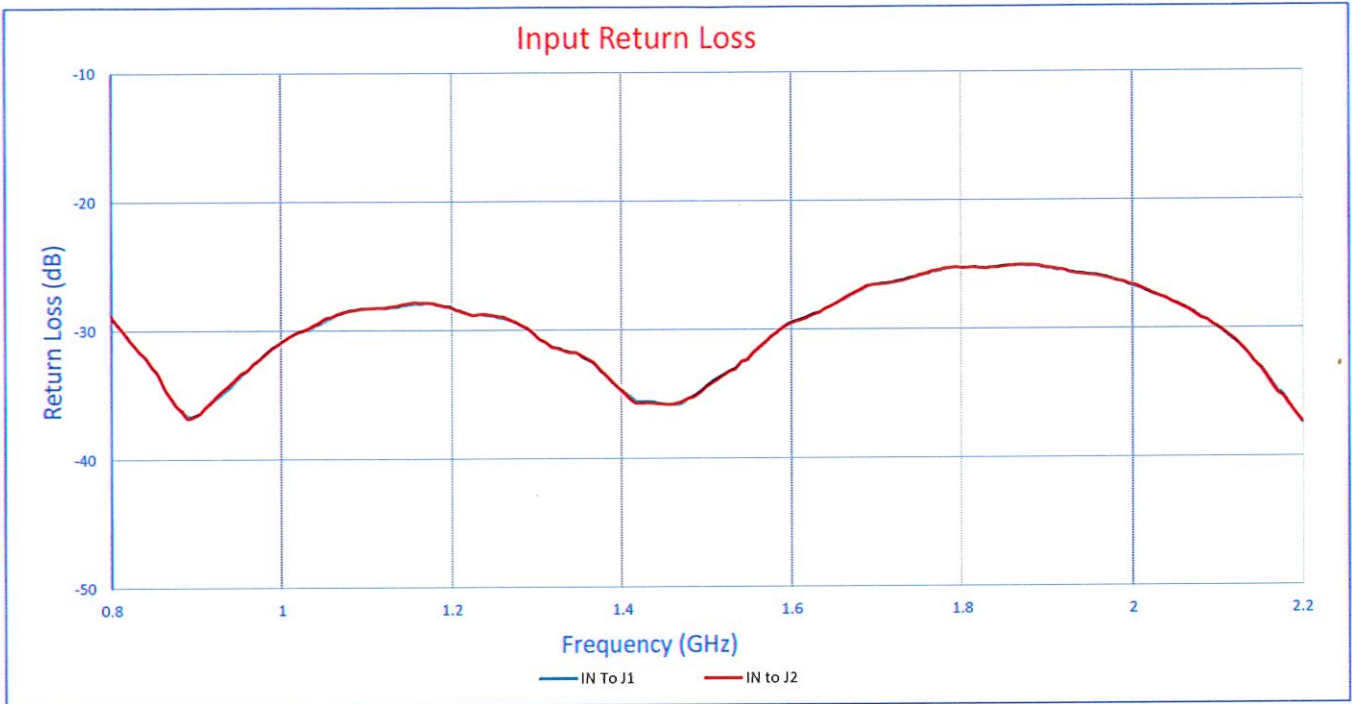

SUMMARY TEST DATA ON APD-2-0D82D2-SFF-30W

SUMMARY TEST DATA ON APD-2-0D82D2-SFF-30W

SUMMARY TEST DATA ON APD-2-0D82D2-SFF-30W