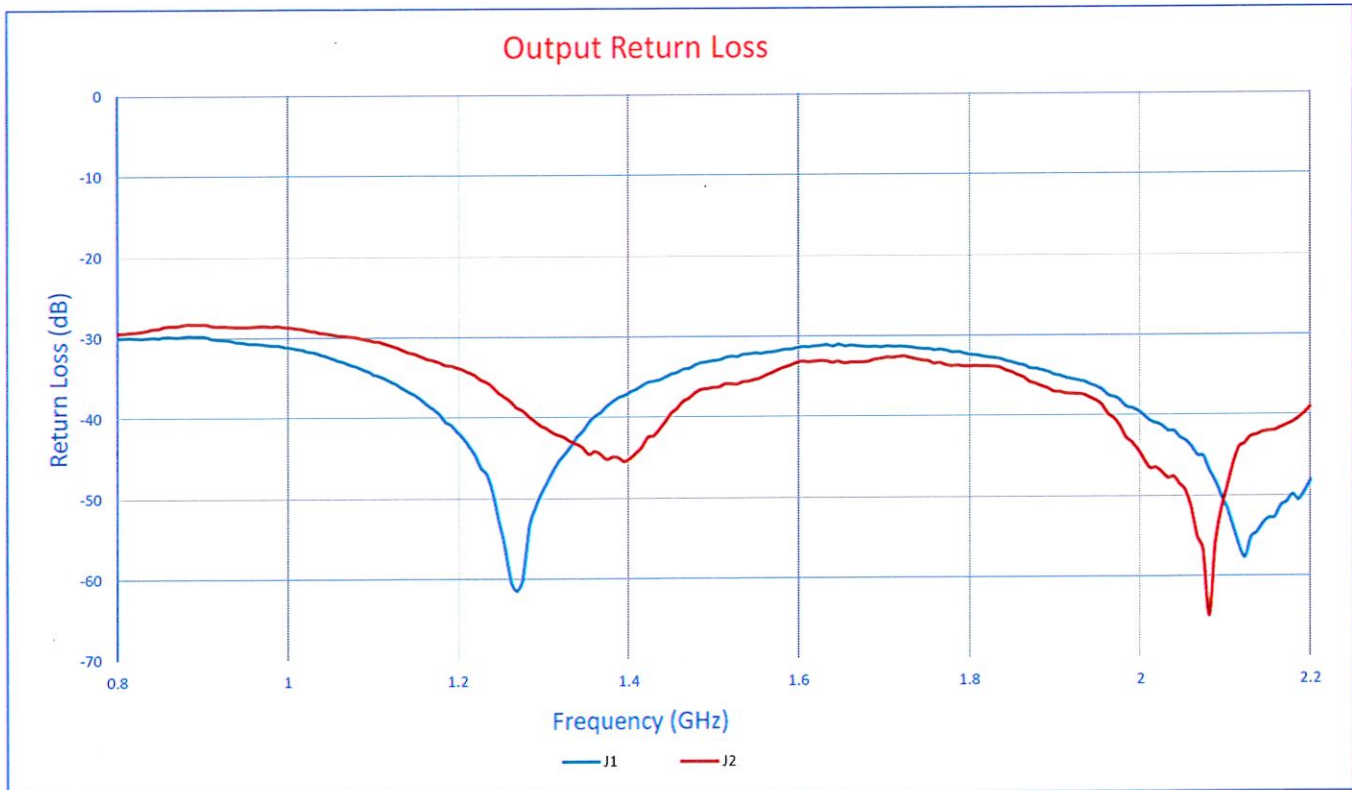

SUMMARY TEST DATA ON APD-2-0D82D2-SFF-30W

SUMMARY TEST DATA ON APD-2-0D82D2-SFF-30W

SUMMARY TEST DATA ON APD-2-0D82D2-SFF-30W