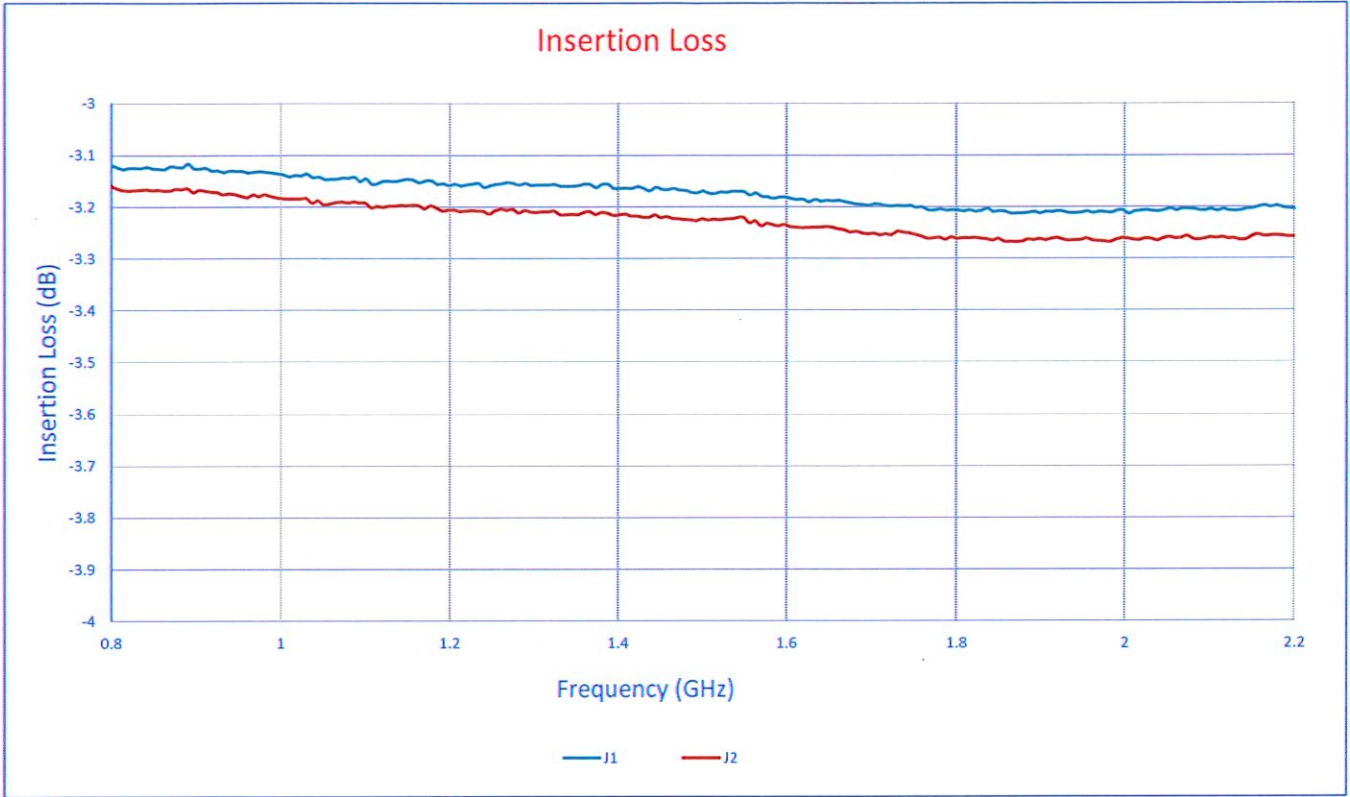

SUMMARY TEST DATA ON APD-2-0D82D2-SFF-30W

SUMMARY TEST DATA ON APD-2-0D82D2-SFF-30W

SUMMARY TEST DATA ON APD-2-0D82D2-SFF-30W