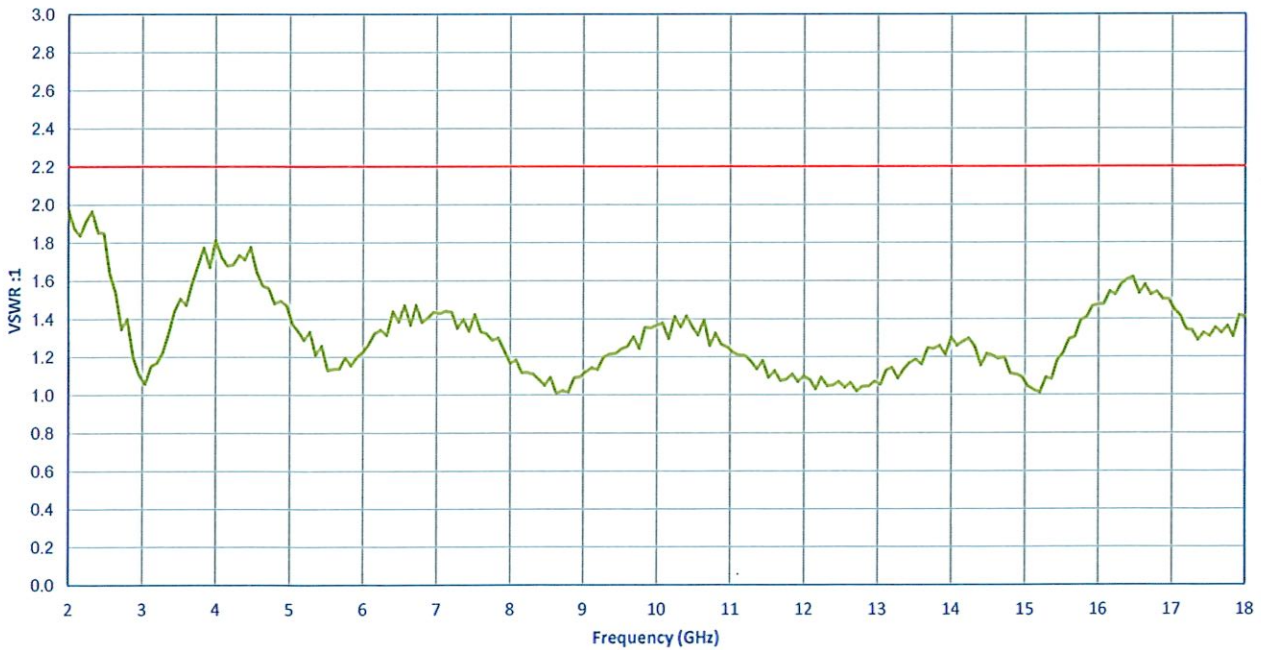

**SUMMARY TEST DATA
ON
PA-218-45-5-10W-24V-SFF**

Gain

Gain Flatness

**SUMMARY TEST DATA
ON
PA-218-45-5-10W-24V-SFF**

VSWR In

VSWR Out

**SUMMARY TEST DATA
ON
PA-218-45-5-10W-24V-SFF**

**SUMMARY TEST DATA
ON
PA-218-45-5-10W-24V-SFF**

Input Power Vs Output Power (+25°C)