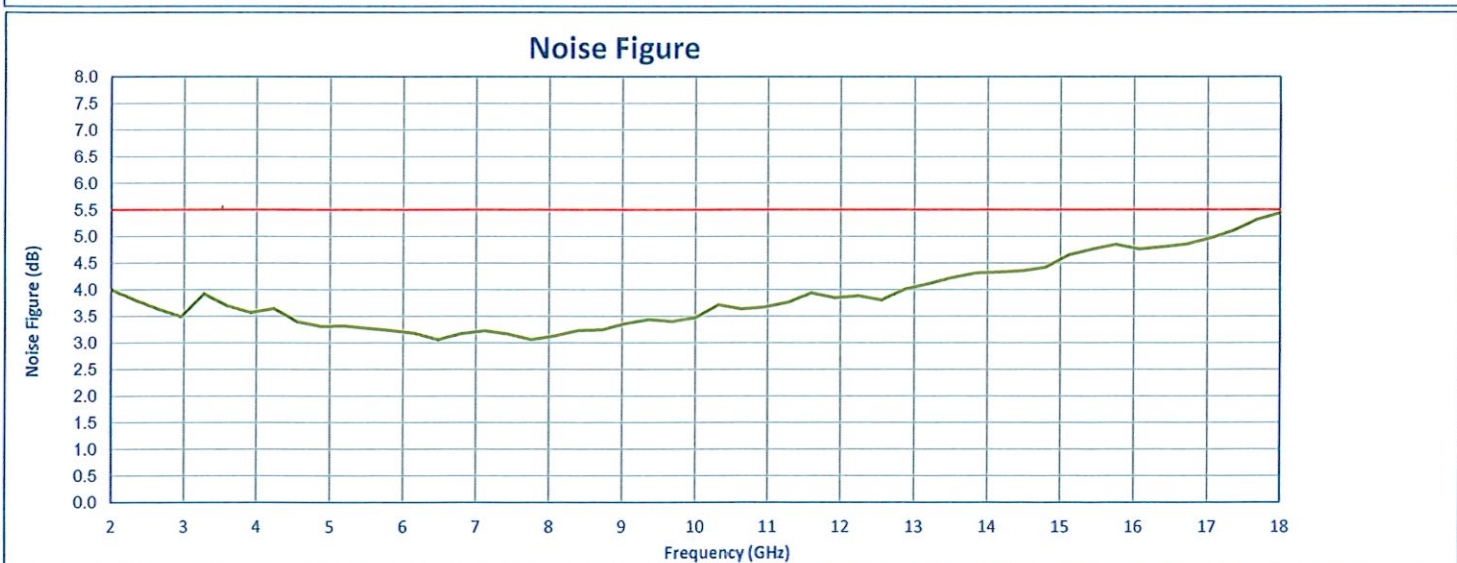

**SUMMARY TEST DATA
ON
PA-218-45-5-10W-24V-SFF**

Gain

Gain Flatness

**SUMMARY TEST DATA
ON
PA-218-45-5-10W-24V-SFF**

VSWR In

VSWR Out

**SUMMARY TEST DATA
ON
PA-218-45-5-10W-24V-SFF**

**SUMMARY TEST DATA
ON
PA-218-45-5-10W-24V-SFF**

Input Power Vs Output Power (+25°C)