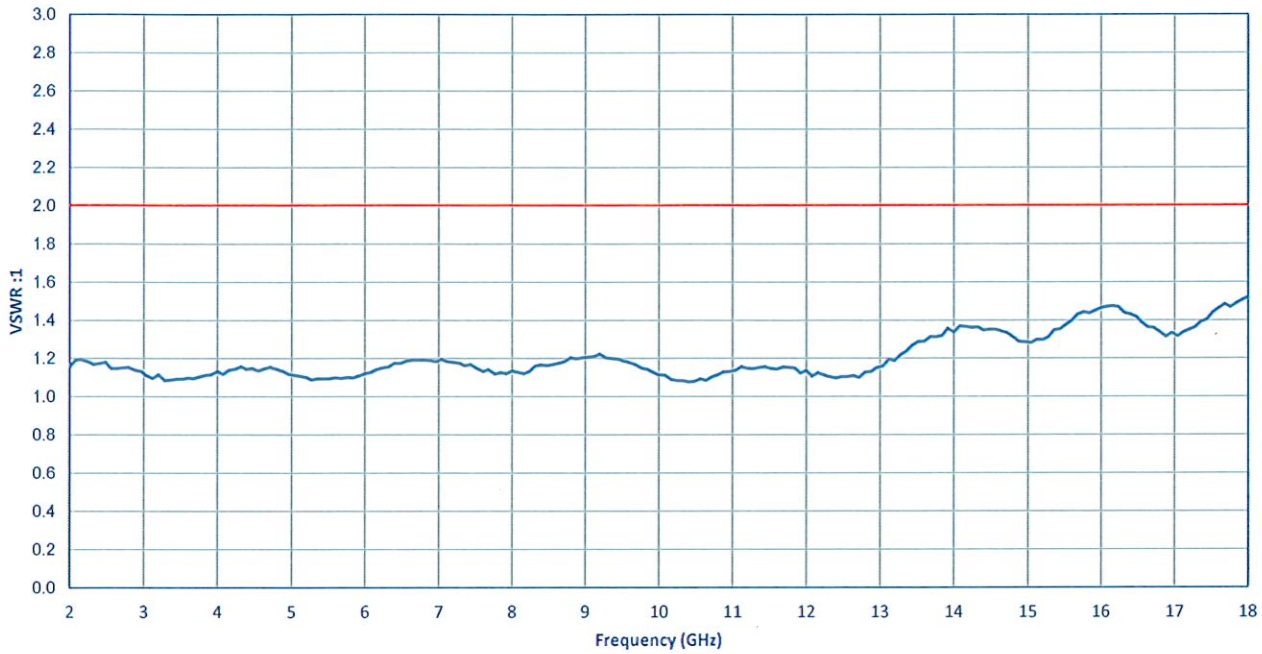

**SUMMARY TEST DATA
ON
PA-218-45-5-10W-24V-SFF**

Gain

Gain Flatness

**SUMMARY TEST DATA
ON
PA-218-45-5-10W-24V-SFF**

VSWR In

VSWR Out

**SUMMARY TEST DATA
ON
PA-218-45-5-10W-24V-SFF**

**SUMMARY TEST DATA
ON
PA-218-45-5-10W-24V-SFF**

Input Power Vs Output Power (+25°C)