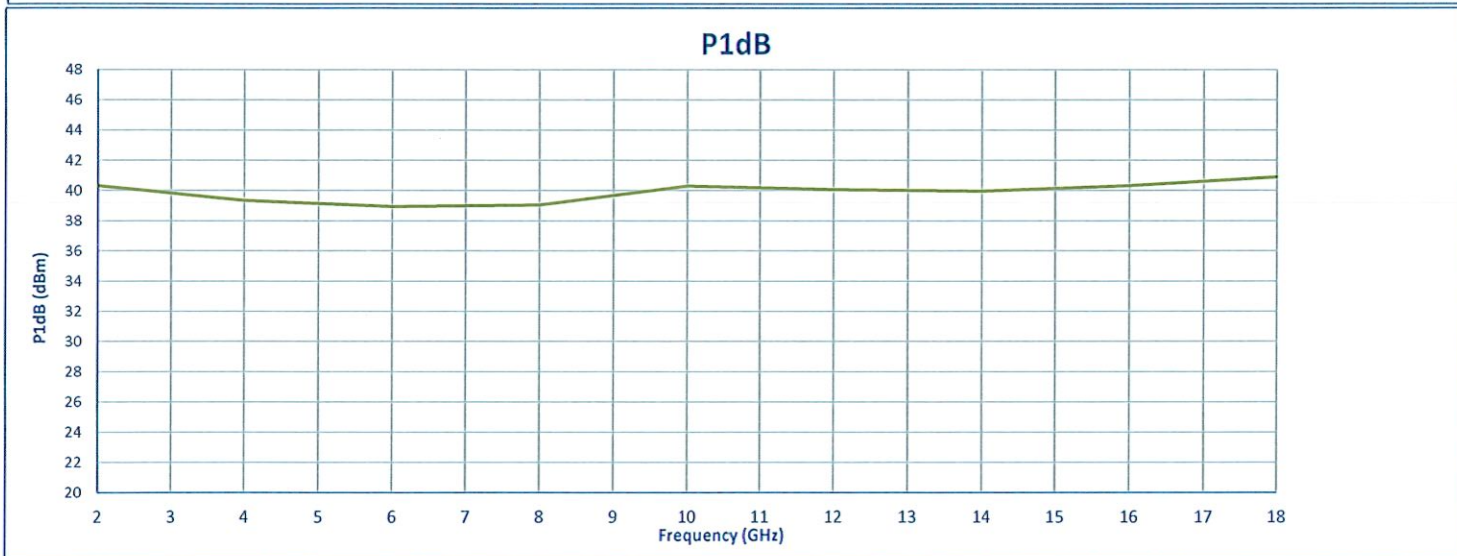

**SUMMARY TEST DATA
ON
PA-218-45-5-10W-24V-SFF**

Gain

Gain Flatness

**SUMMARY TEST DATA
ON
PA-218-45-5-10W-24V-SFF**

VSWR In

VSWR Out

**SUMMARY TEST DATA
ON
PA-218-45-5-10W-24V-SFF**

**SUMMARY TEST DATA
ON
PA-218-45-5-10W-24V-SFF**

Input Power Vs Output Power (+25°C)