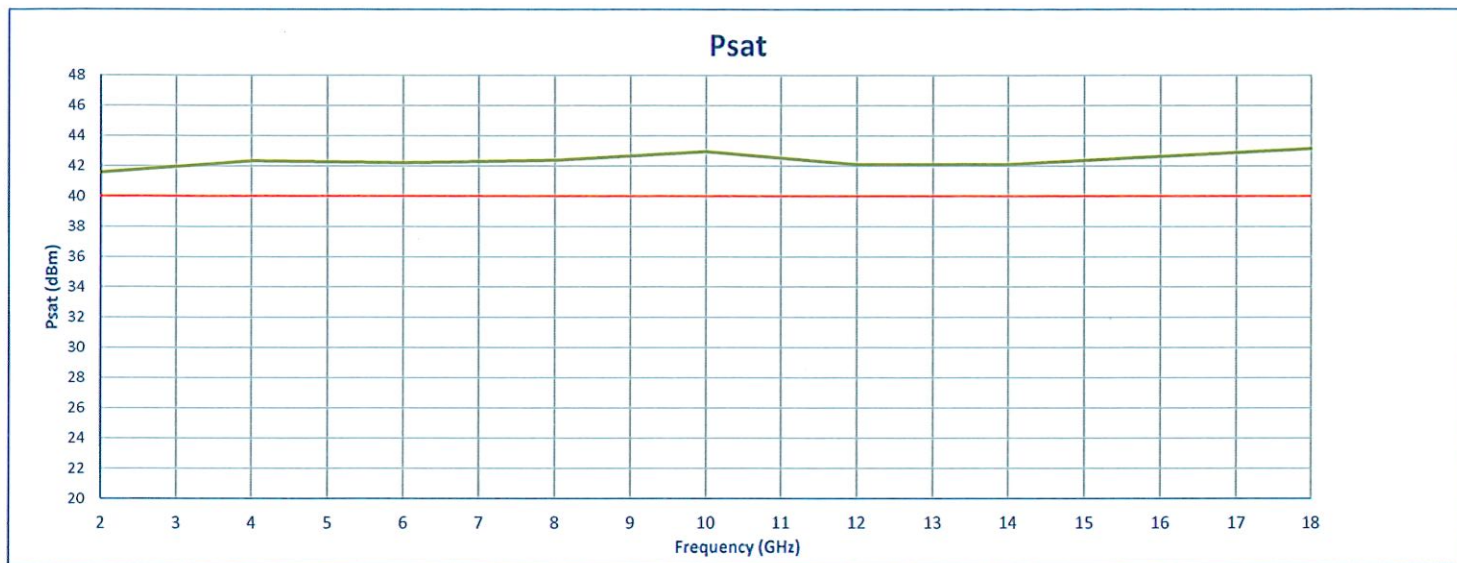

**SUMMARY TEST DATA
ON
PA-218-45-5-10W-24V-SFF**

Gain

Gain Flatness

**SUMMARY TEST DATA
ON
PA-218-45-5-10W-24V-SFF**

VSWR In

VSWR Out

**SUMMARY TEST DATA
ON
PA-218-45-5-10W-24V-SFF**

**SUMMARY TEST DATA
ON
PA-218-45-5-10W-24V-SFF**

Input Power Vs Output Power (+25°C)