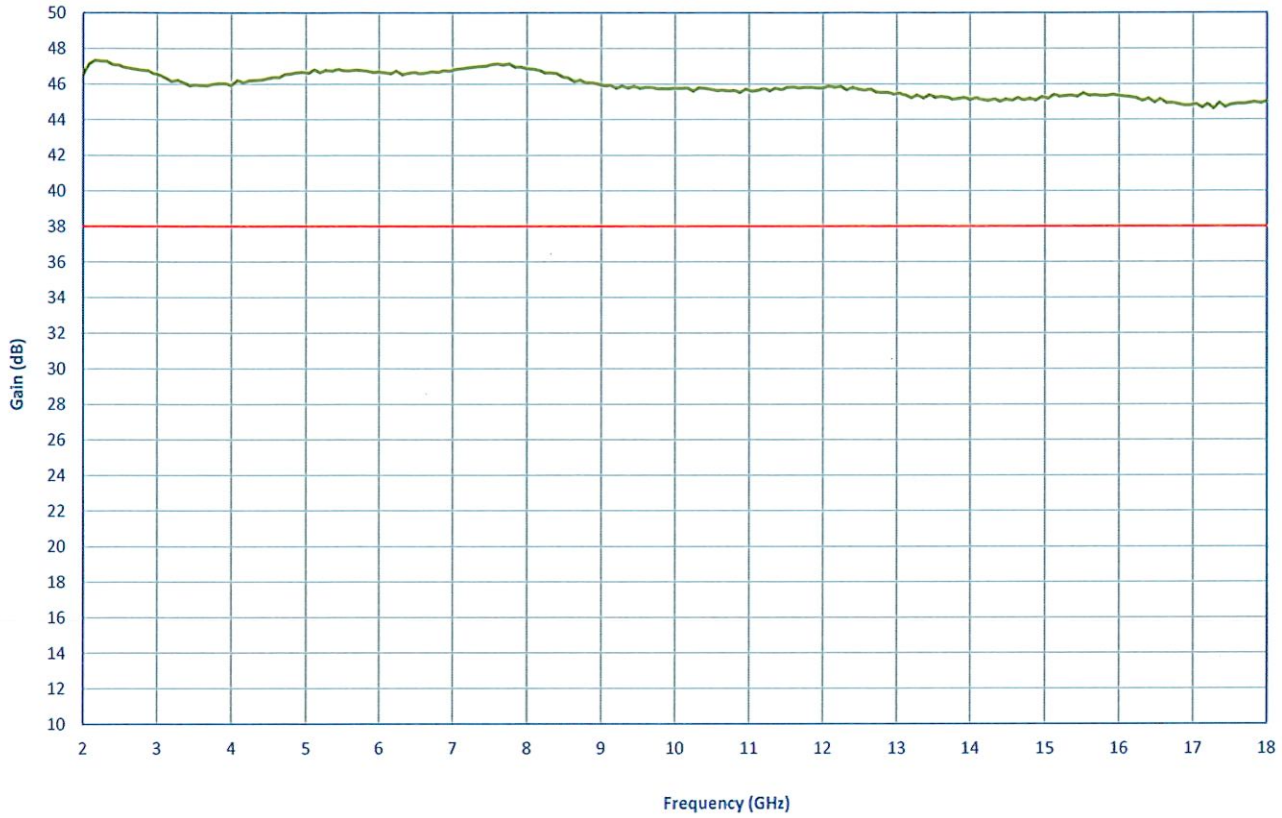

**SUMMARY TEST DATA
ON
PA-218-45-5-10W-24V-SFF**

Gain

Gain Flatness

**SUMMARY TEST DATA
ON
PA-218-45-5-10W-24V-SFF**

VSWR In

VSWR Out

**SUMMARY TEST DATA
ON
PA-218-45-5-10W-24V-SFF**

**SUMMARY TEST DATA
ON
PA-218-45-5-10W-24V-SFF**

Input Power Vs Output Power (+25°C)