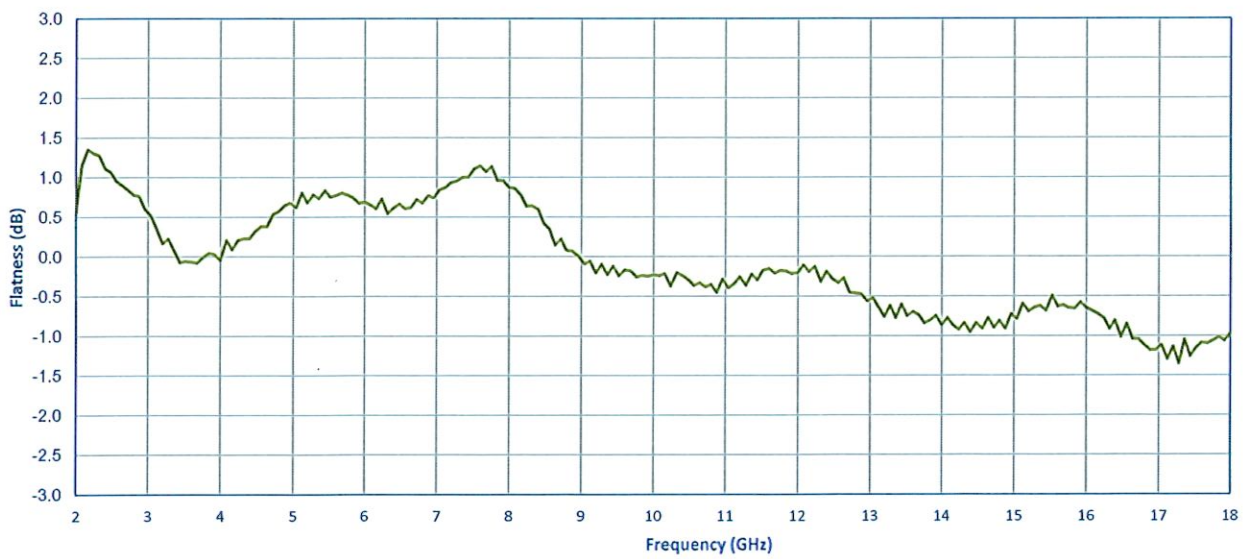

**SUMMARY TEST DATA
ON
PA-218-45-5-10W-24V-SFF**

Gain

Gain Flatness

**SUMMARY TEST DATA
ON
PA-218-45-5-10W-24V-SFF**

VSWR In

VSWR Out

**SUMMARY TEST DATA
ON
PA-218-45-5-10W-24V-SFF**

**SUMMARY TEST DATA
ON
PA-218-45-5-10W-24V-SFF**

Input Power Vs Output Power (+25°C)