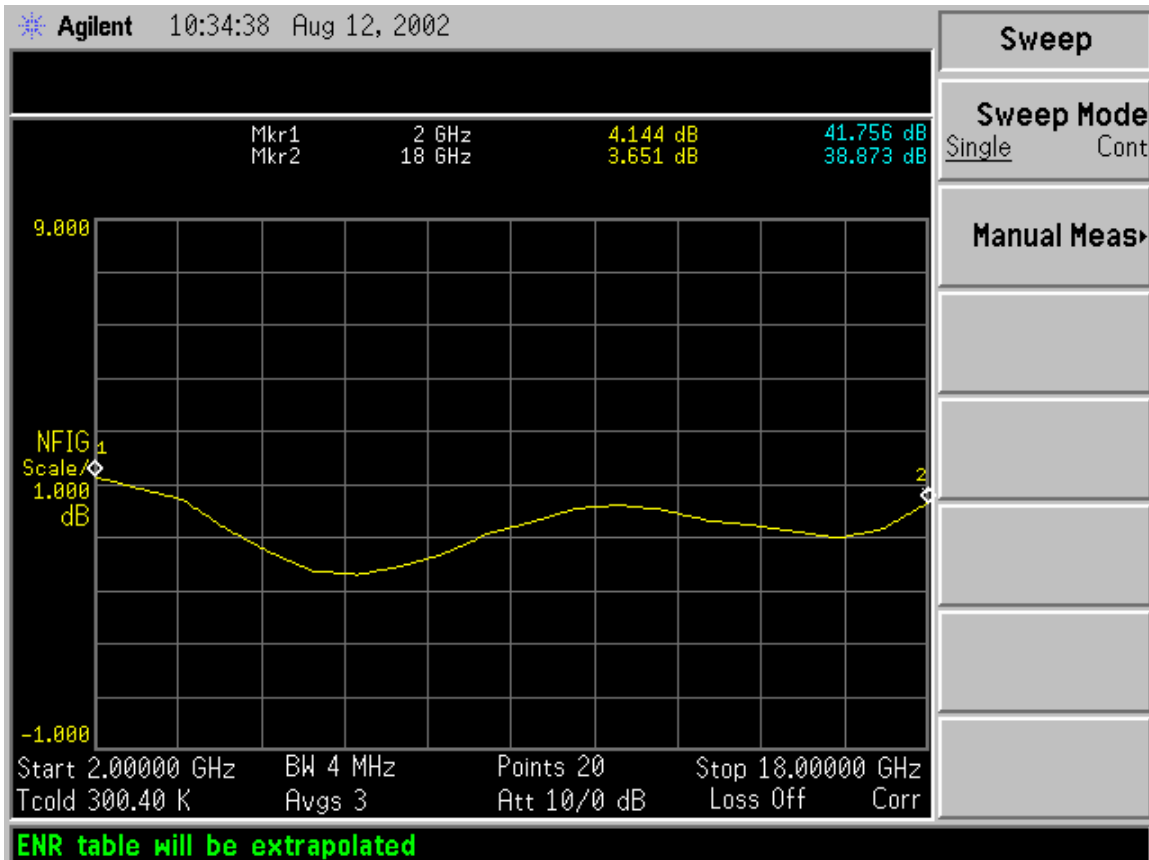

Noise Figure Measurements

Serial No: PL580

7311-G Grove Road Frederick, MD 21704 USA Phone: (301)662-5019 Fax: (301)662-1731
email: sales@planarelec.com