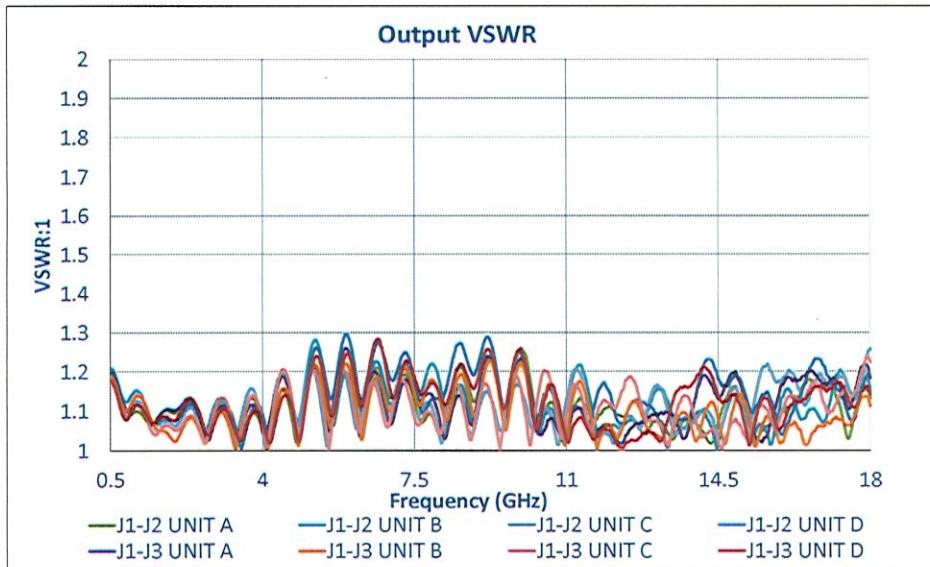

SUMMARY TEST DATA ON APD-2-0D5G18G-30W-SFF-X4

PL58498-A/2611
PL58498-C/2611

PL58498-B/2611
PL58498-D/2611

SUMMARY TEST DATA ON APD-2-0D5G18G-30W-SFF-X4

PL58498-A/2611
PL58498-C/2611

PL58498-B/2611
PL58498-D/2611