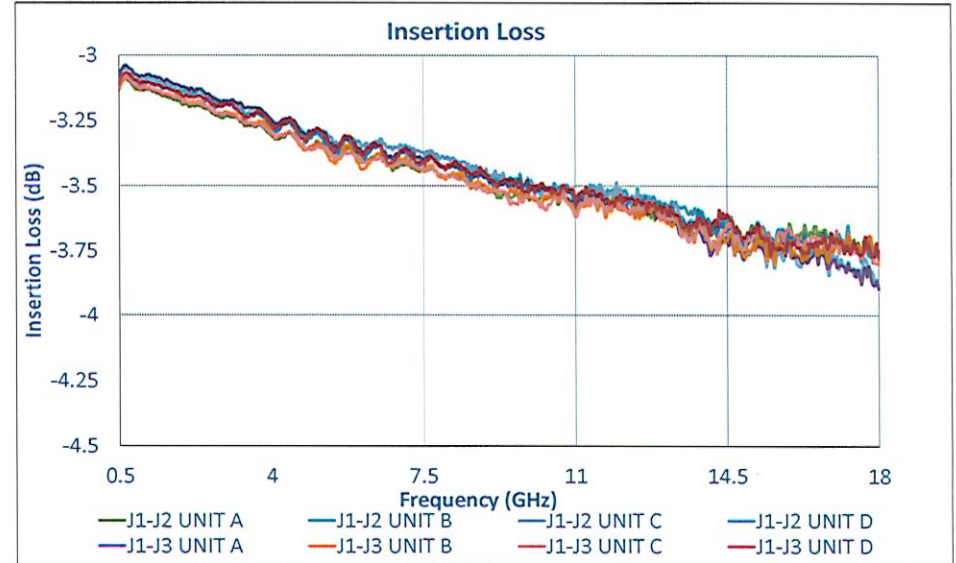

SUMMARY TEST DATA ON APD-2-0D5G18G-30W-SFF-X4

PL58498-A/2611
PL58498-C/2611

PL58498-B/2611
PL58498-D/2611

SUMMARY TEST DATA ON APD-2-0D5G18G-30W-SFF-X4

PL58498-A/2611
PL58498-C/2611

PL58498-B/2611
PL58498-D/2611