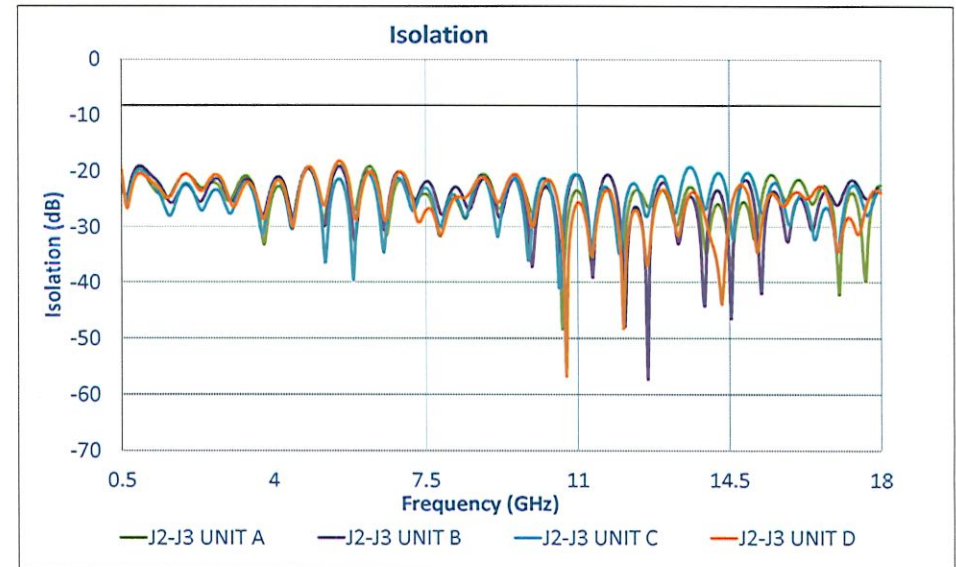

SUMMARY TEST DATA ON APD-2-0D5G18G-30W-SFF-X4

PL58498-A/2611
PL58498-C/2611

PL58498-B/2611
PL58498-D/2611

SUMMARY TEST DATA ON APD-2-0D5G18G-30W-SFF-X4

PL58498-A/2611
PL58498-C/2611

PL58498-B/2611
PL58498-D/2611