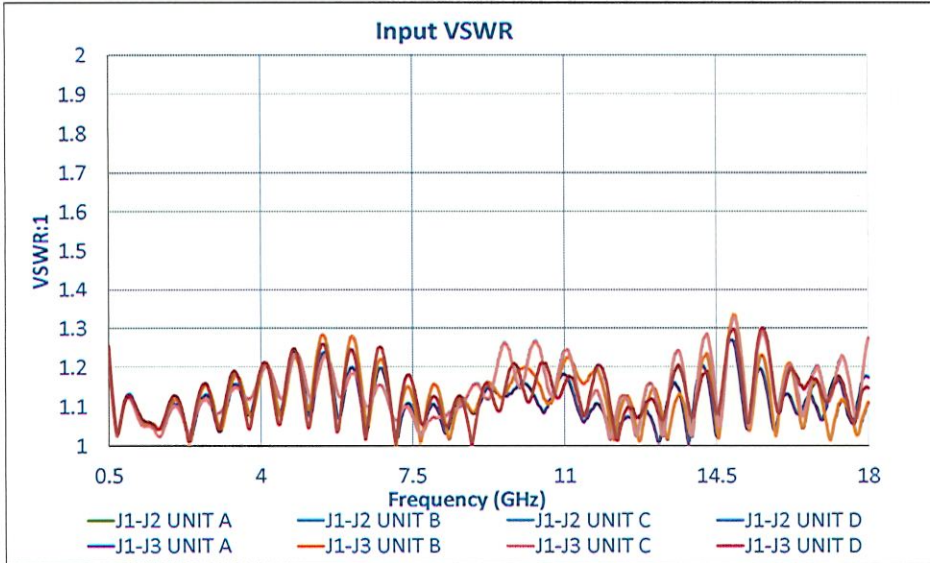

SUMMARY TEST DATA ON APD-2-0D5G18G-30W-SFF-X4

PL58498-A/2611
PL58498-C/2611

PL58498-B/2611
PL58498-D/2611

SUMMARY TEST DATA ON APD-2-0D5G18G-30W-SFF-X4

PL58498-A/2611
PL58498-C/2611

PL58498-B/2611
PL58498-D/2611