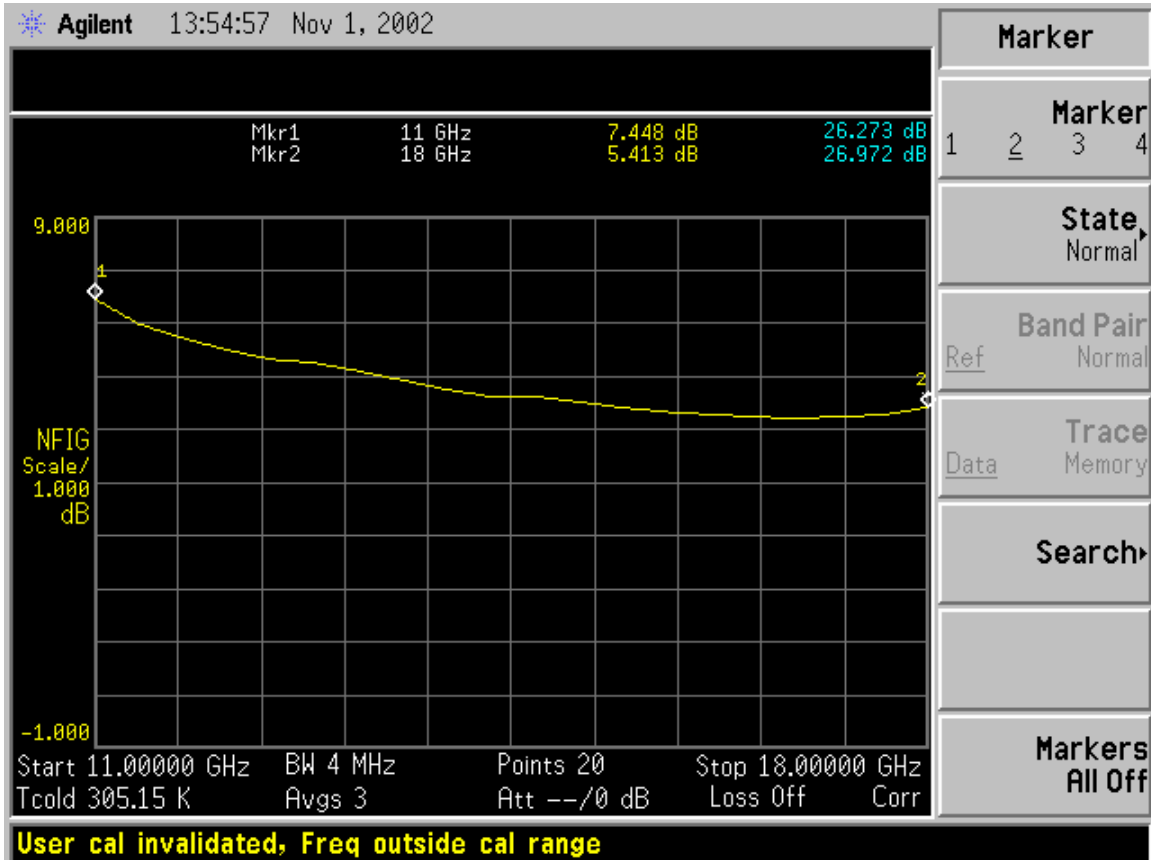

## Noise Figure Measurements

Serial No: PL675

7311-G Grove Road Frederick, MD 21704 USA Phone: (301)662-5019 Fax: (301)662-1731  
 email: sales@planarelec.com