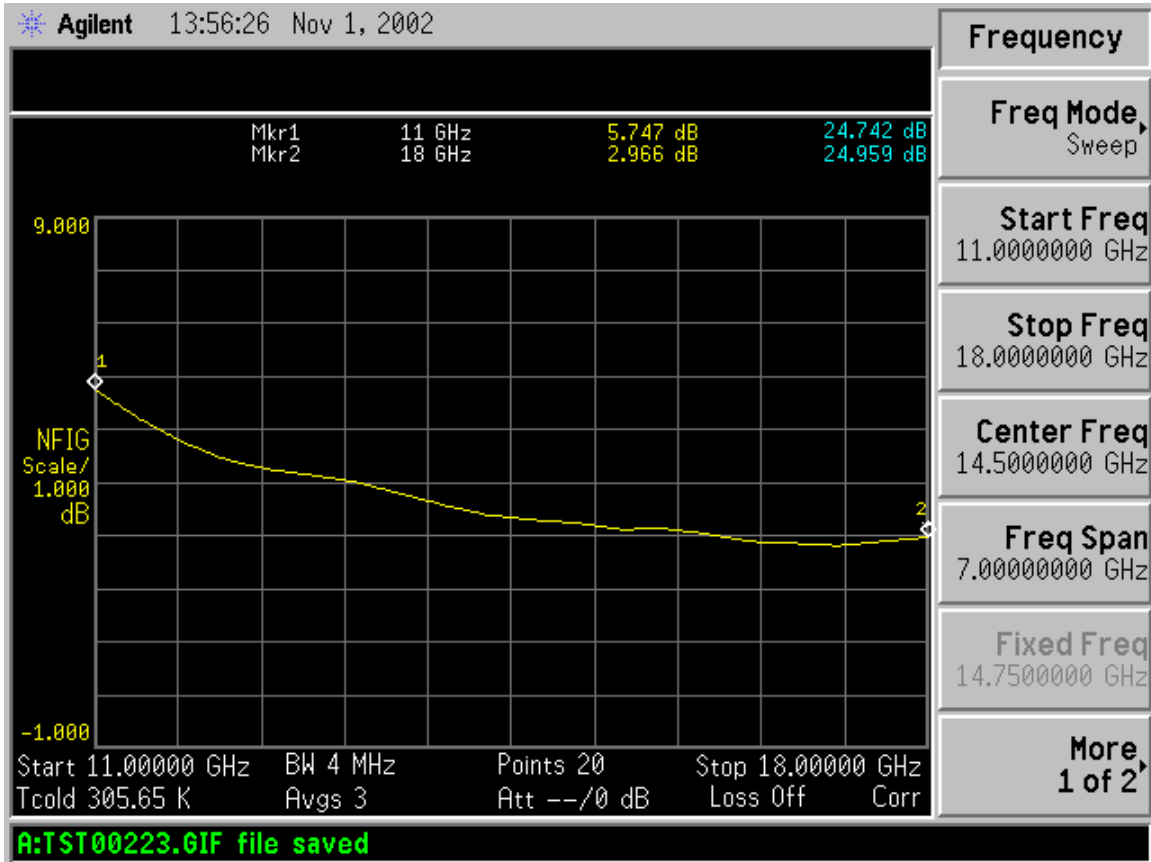

Noise Figure Measurements

Serial No: PL676

7311-G Grove Road Frederick, MD 21704 USA Phone: (301)662-5019 Fax: (301)662-1731
email: sales@planarelec.com