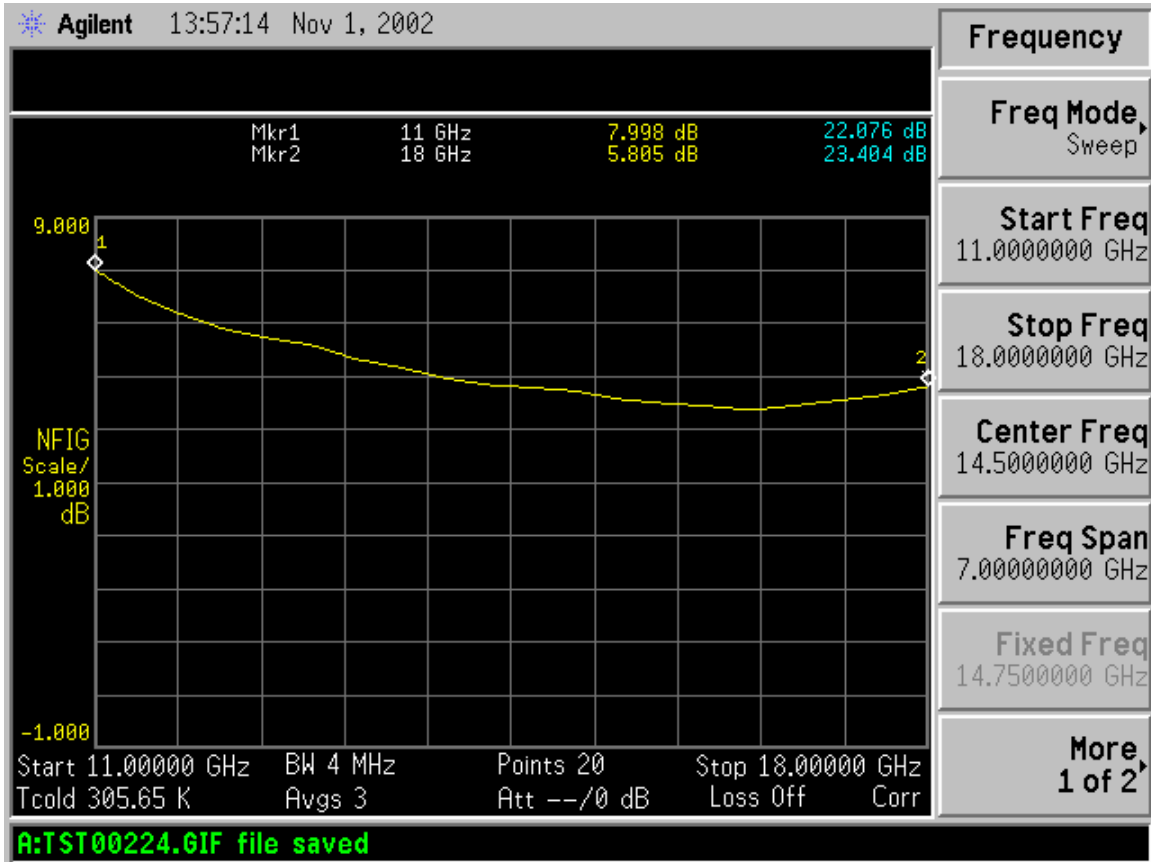

Noise Figure Measurements

Serial No: PL677

7311-G Grove Road Frederick, MD 21704 USA Phone: (301)662-5019 Fax: (301)662-1731
 email: sales@planarelec.com