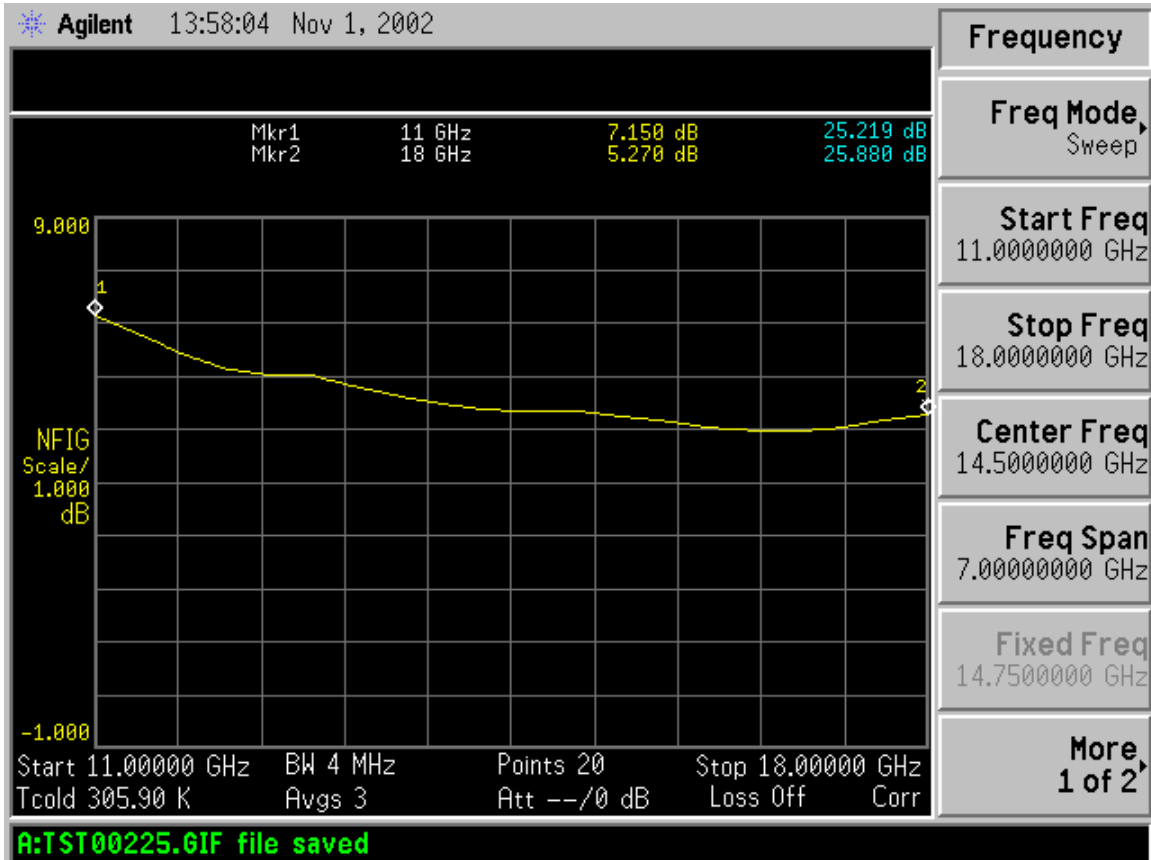

Noise Figure Measurements

Serial No: PL678

7311-G Grove Road Frederick, MD 21704 USA Phone: (301)662-5019 Fax: (301)662-1731
email: sales@planarelec.com