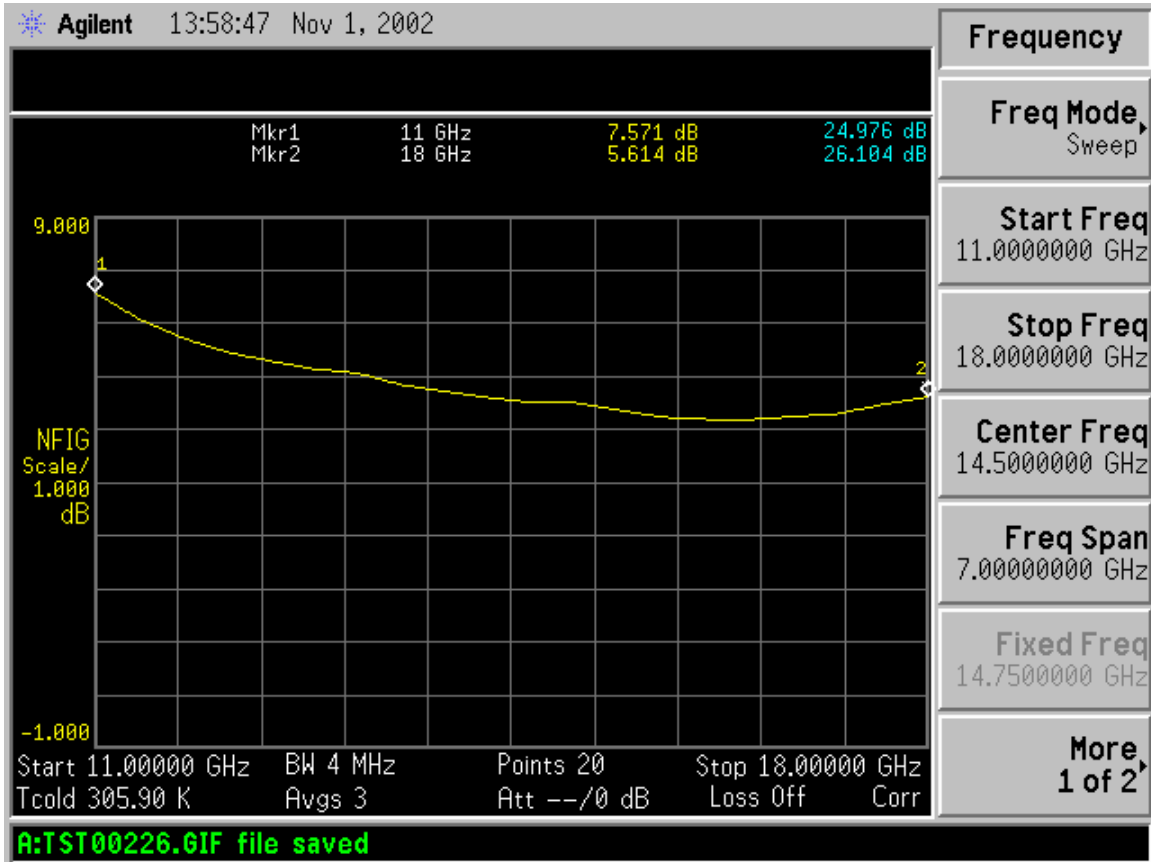

Noise Figure Measurements

Serial No: PL679

7311-G Grove Road Frederick, MD 21704 USA Phone: (301)662-5019 Fax: (301)662-1731
email: sales@planarelec.com