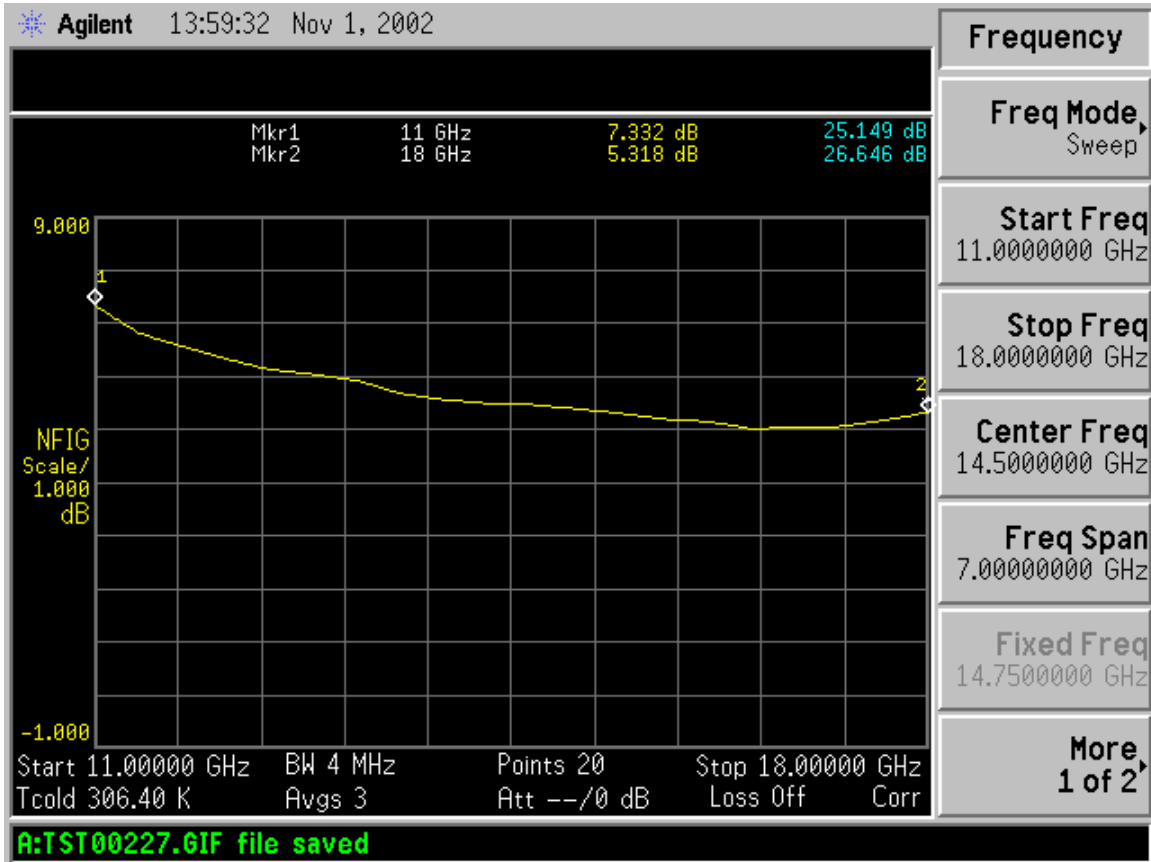

Noise Figure Measurements

Serial No: PL680

7311-G Grove Road Frederick, MD 21704 USA Phone: (301)662-5019 Fax: (301)662-1731
email: sales@planarelec.com