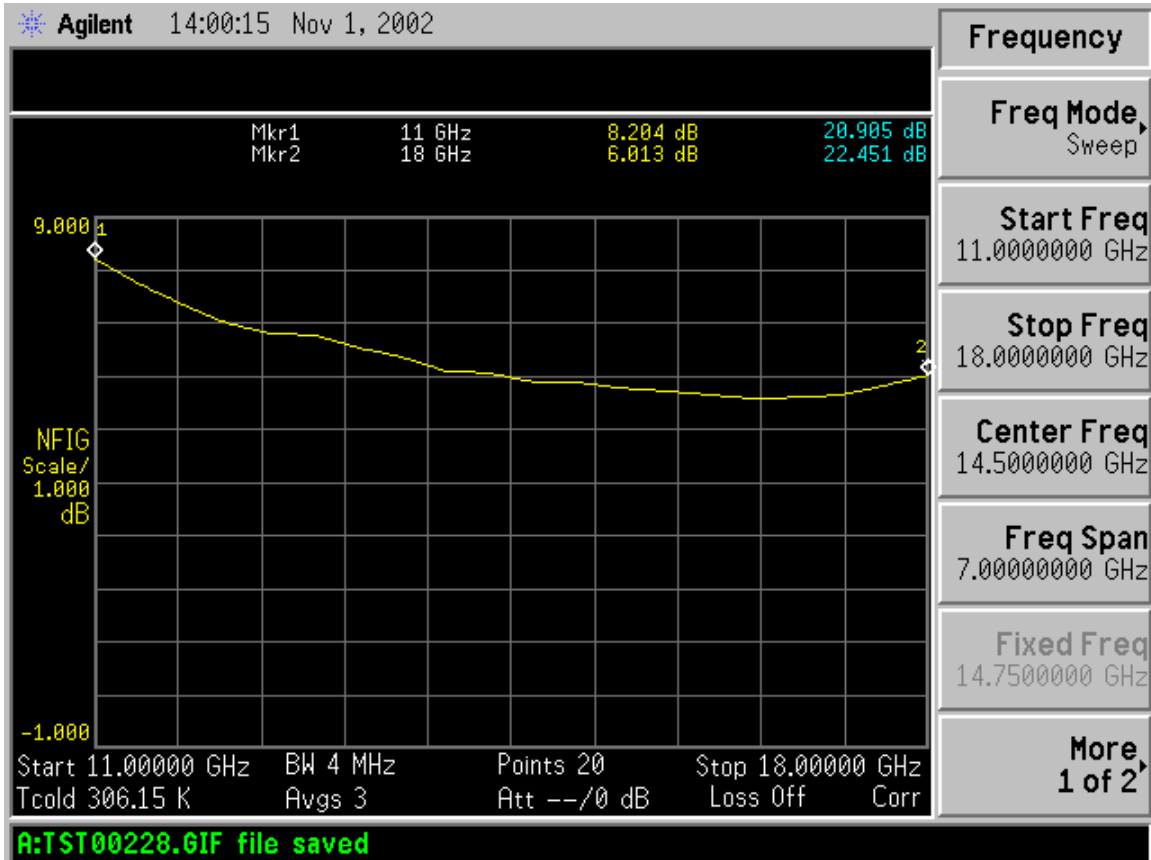

## Noise Figure Measurements

Serial No: PL681

7311-G Grove Road Frederick, MD 21704 USA Phone: (301)662-5019 Fax: (301)662-1731  
email: sales@planarelec.com