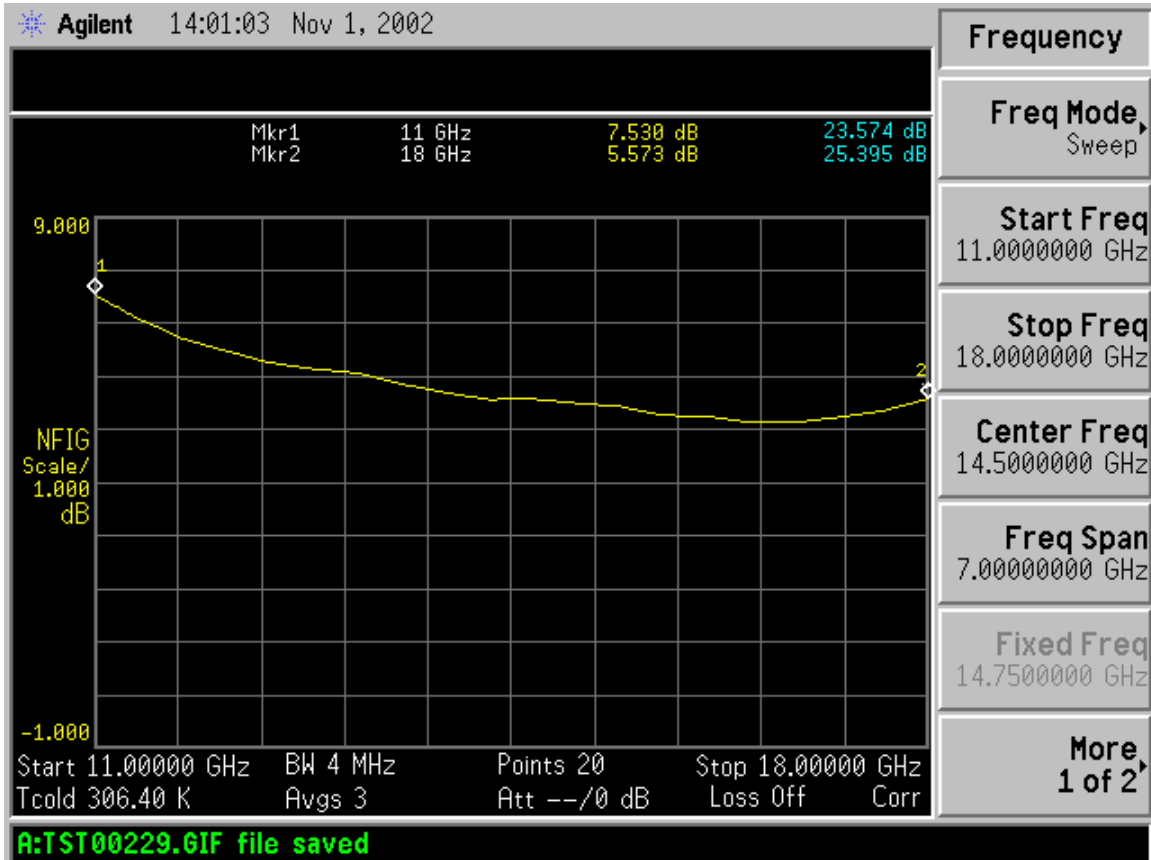

Noise Figure Measurements

Serial No: PL682

7311-G Grove Road Frederick, MD 21704 USA Phone: (301)662-5019 Fax: (301)662-1731
email: sales@planarelec.com