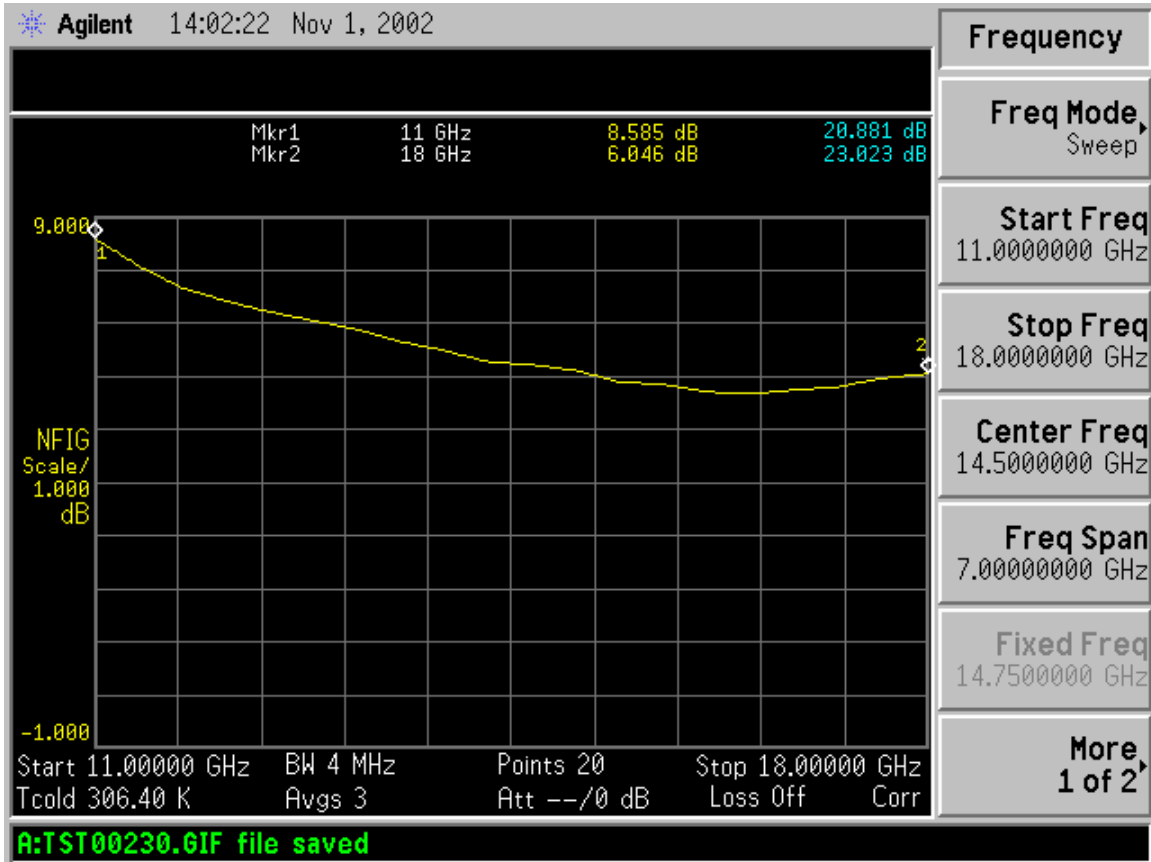

Noise Figure Measurements

Serial No: PL683

7311-G Grove Road Frederick, MD 21704 USA Phone: (301)662-5019 Fax: (301)662-1731
email: sales@planarelec.com