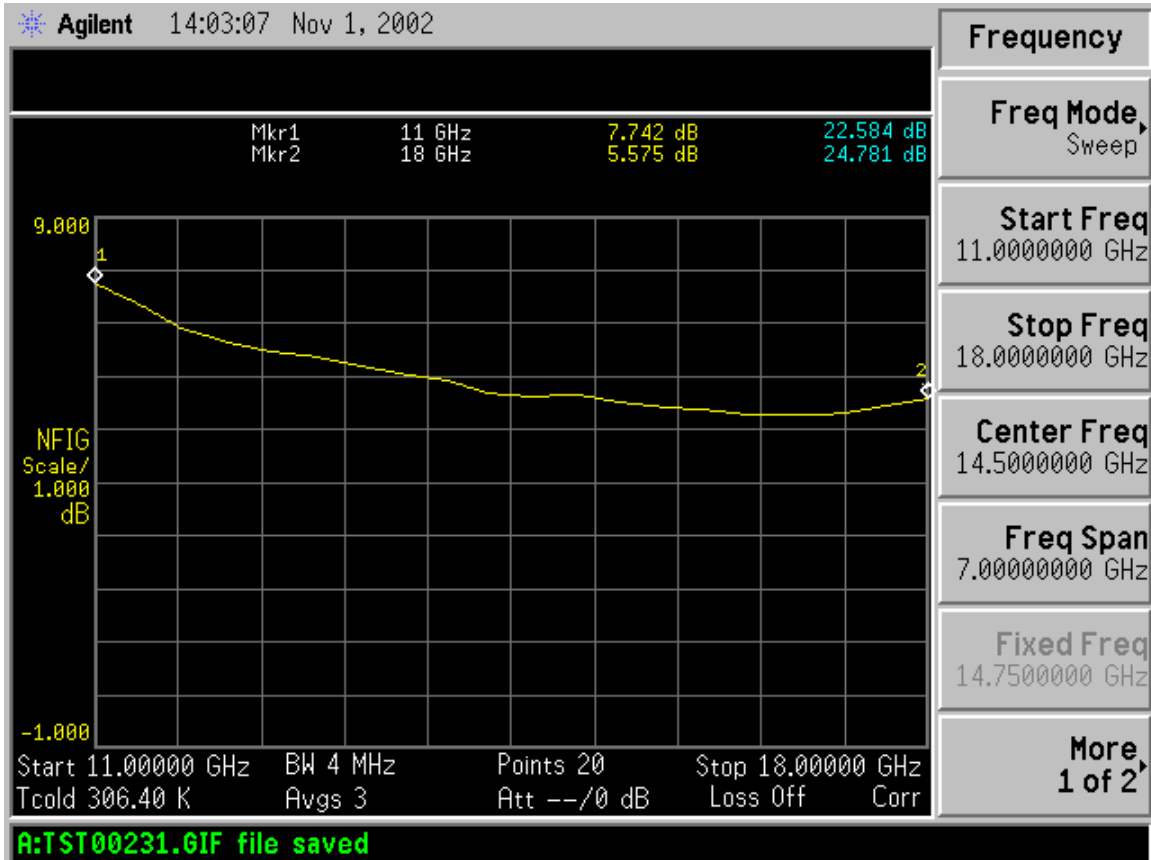

## Noise Figure Measurements

Serial No: PL684

7311-G Grove Road Frederick, MD 21704 USA Phone: (301)662-5019 Fax: (301)662-1731  
 email: sales@planarelec.com