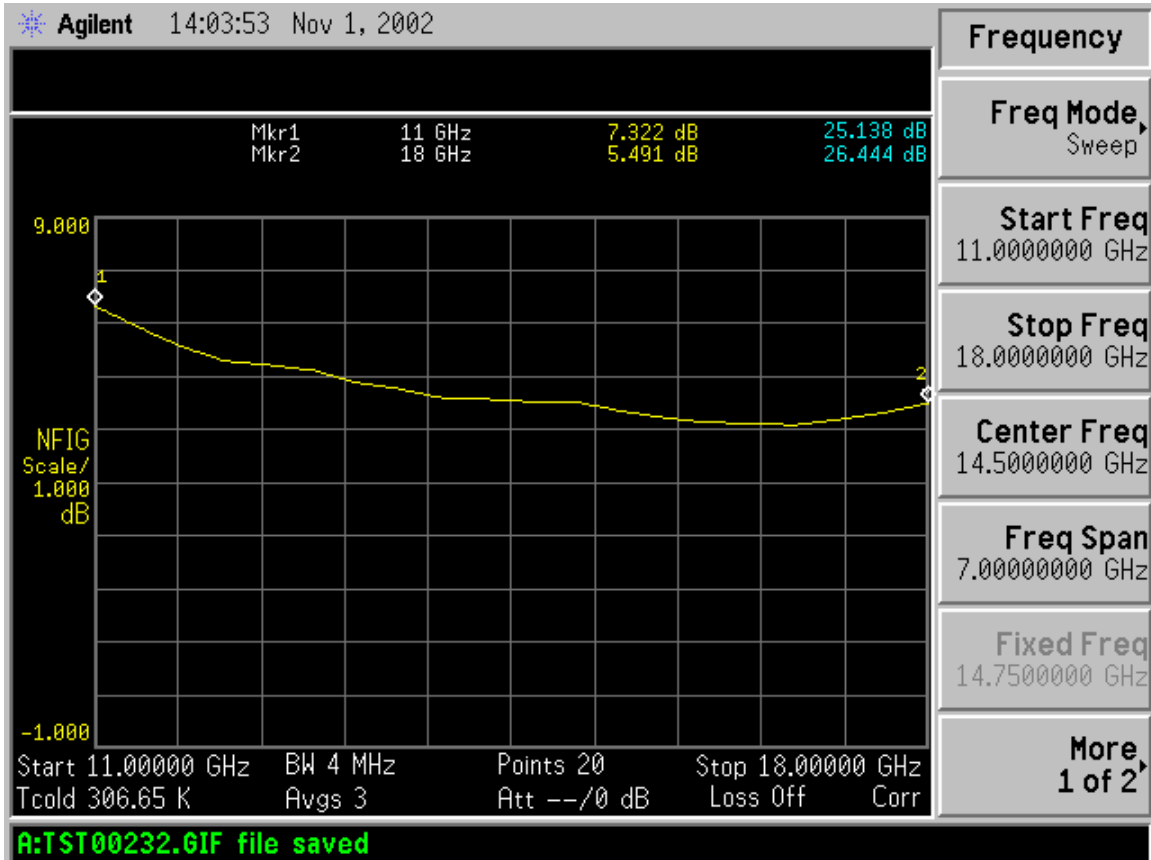

Noise Figure Measurements

Serial No: PL685

7311-G Grove Road Frederick, MD 21704 USA Phone: (301)662-5019 Fax: (301)662-1731
 email: sales@planarelec.com