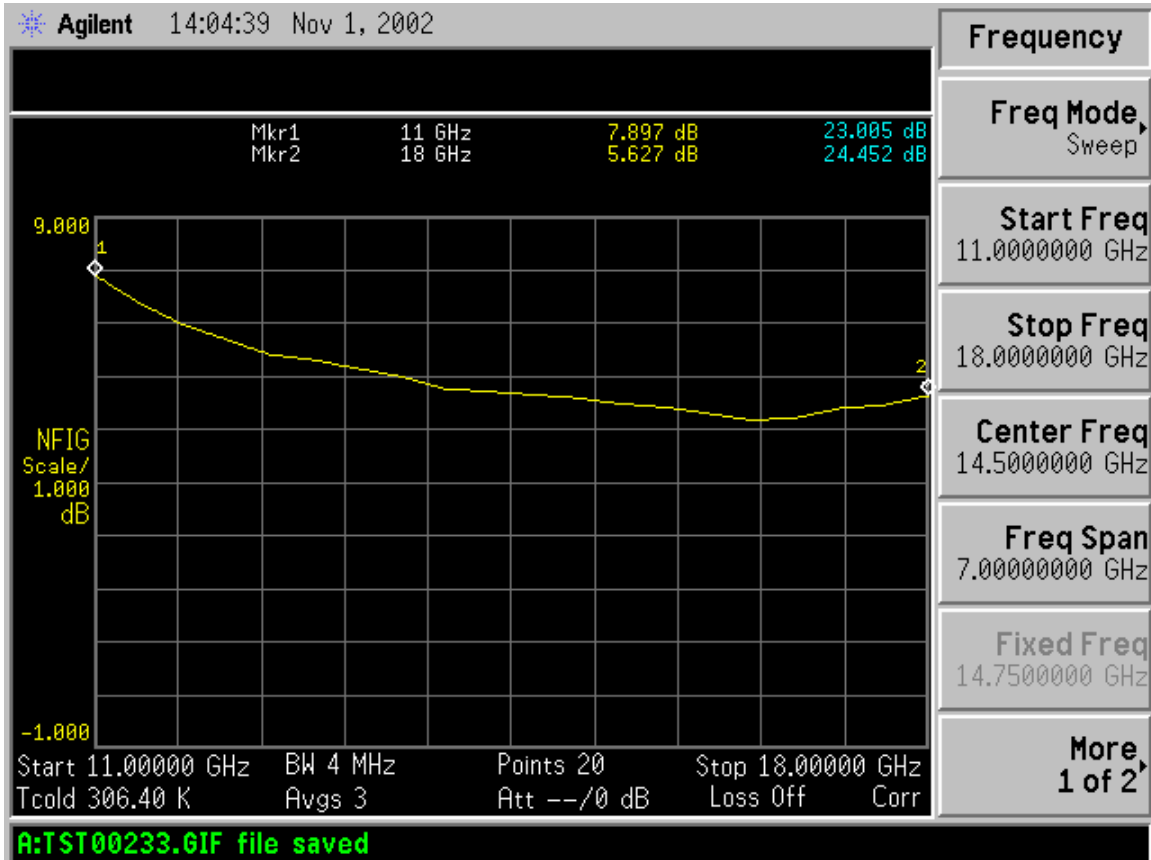

Noise Figure Measurements

Serial No: PL686

7311-G Grove Road Frederick, MD 21704 USA Phone: (301)662-5019 Fax: (301)662-1731
email: sales@planarelec.com