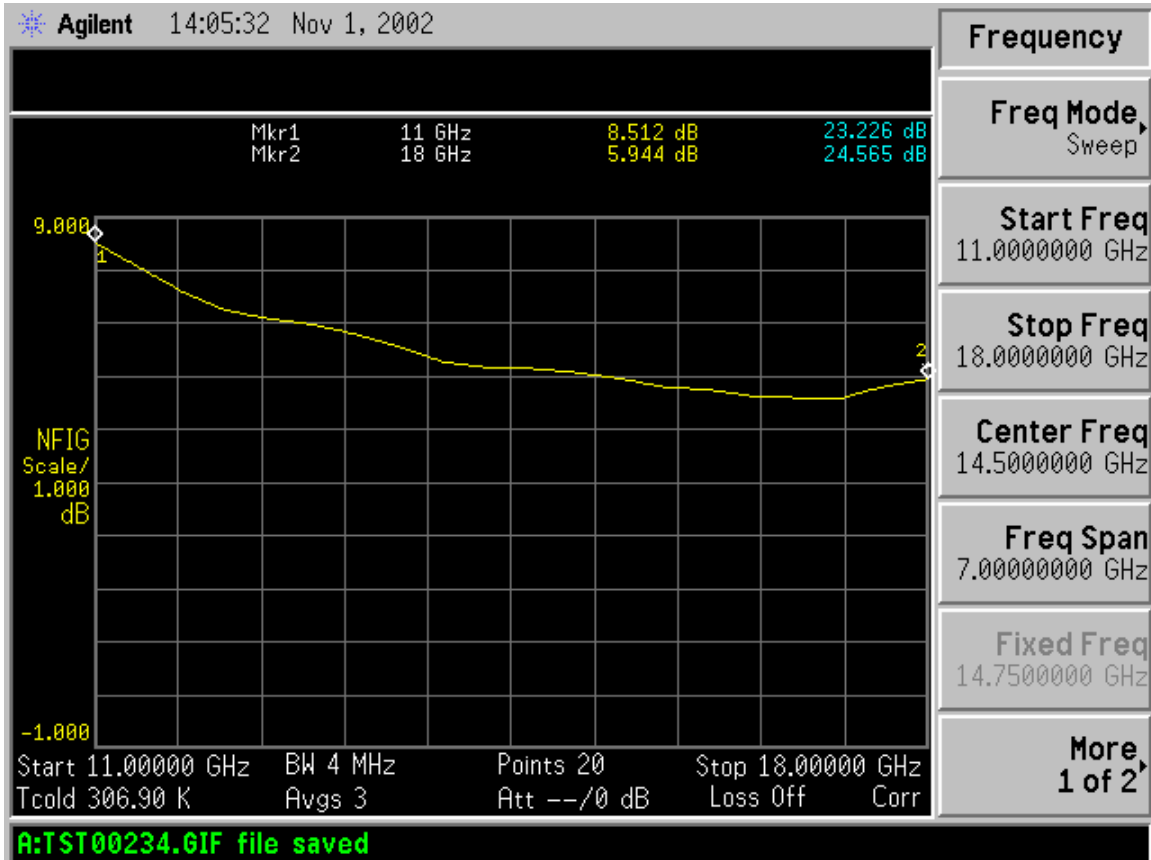

## Noise Figure Measurements

Serial No: PL687

7311-G Grove Road Frederick, MD 21704 USA Phone: (301)662-5019 Fax: (301)662-1731  
 email: sales@planarelec.com