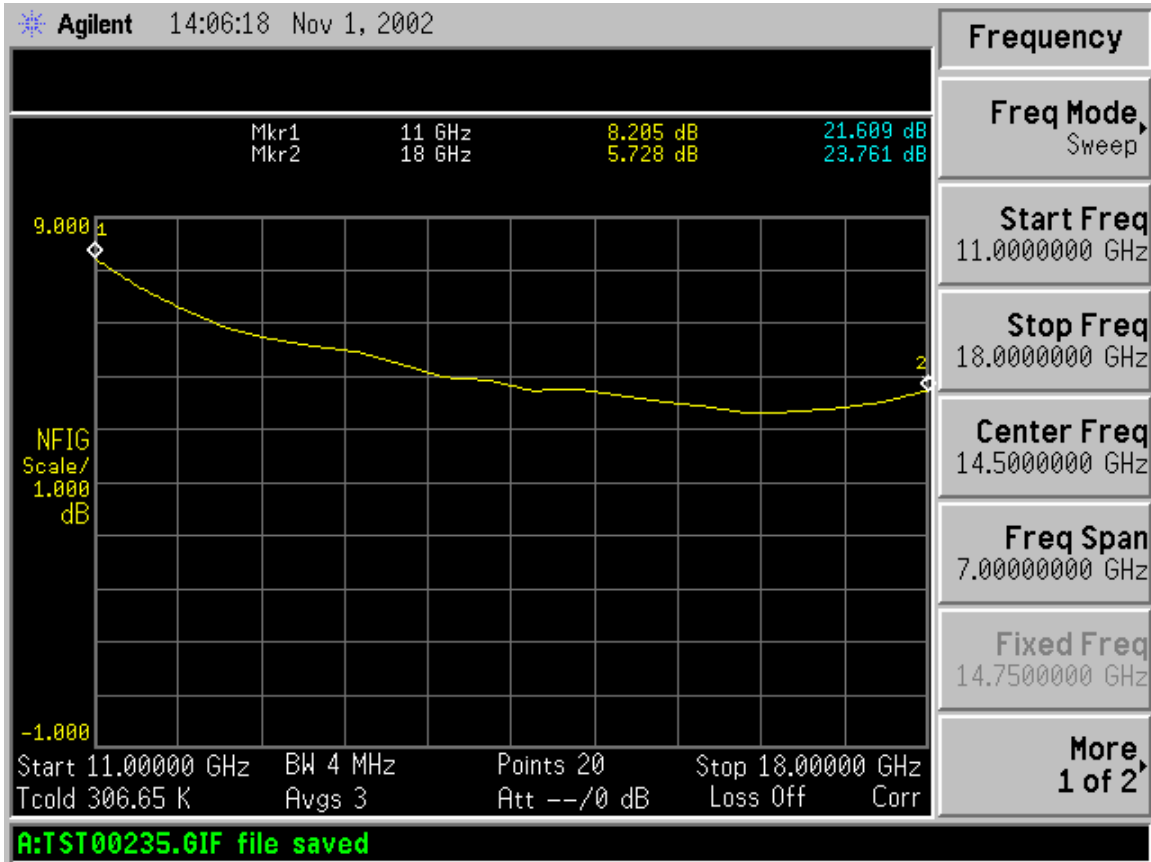

## Noise Figure Measurements

Serial No: PL688

7311-G Grove Road Frederick, MD 21704 USA Phone: (301)662-5019 Fax: (301)662-1731  
email: sales@planarelec.com