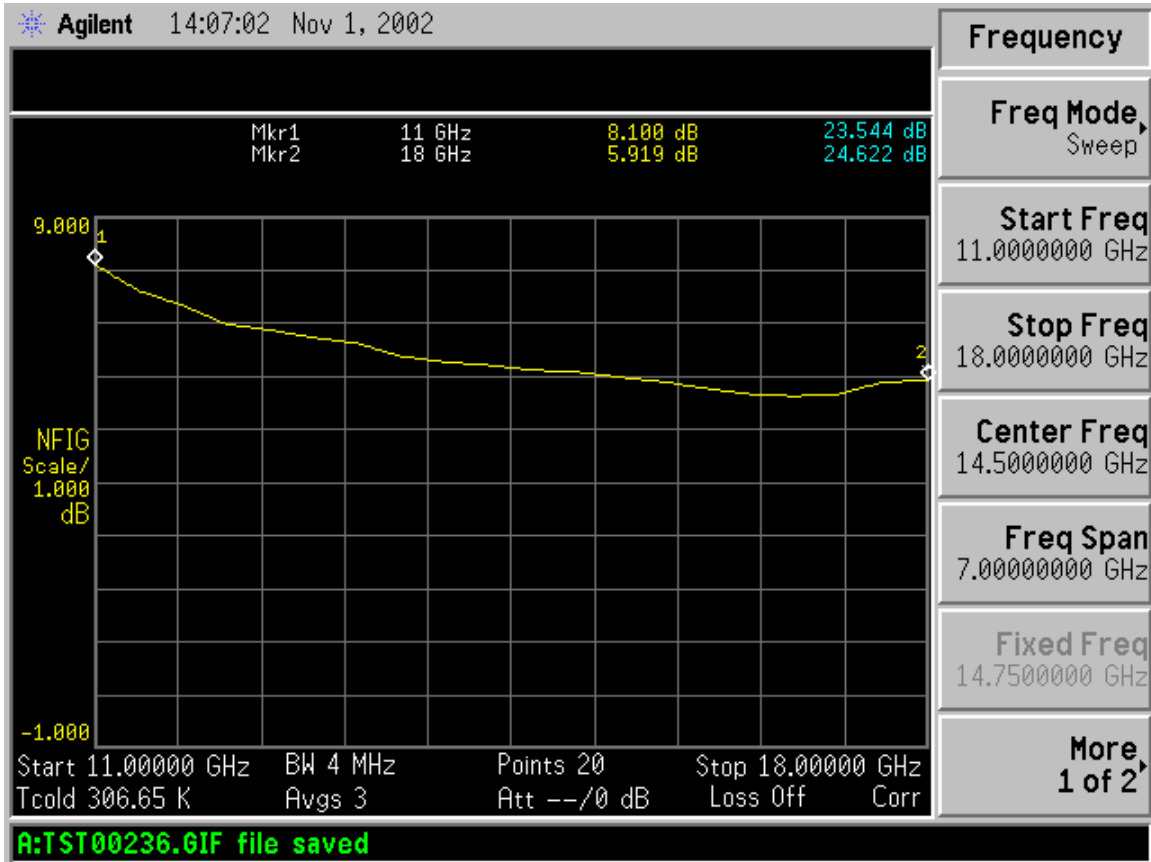

## Noise Figure Measurements

Serial No: PL689

7311-G Grove Road Frederick, MD 21704 USA Phone: (301)662-5019 Fax: (301)662-1731  
email: sales@planarelec.com