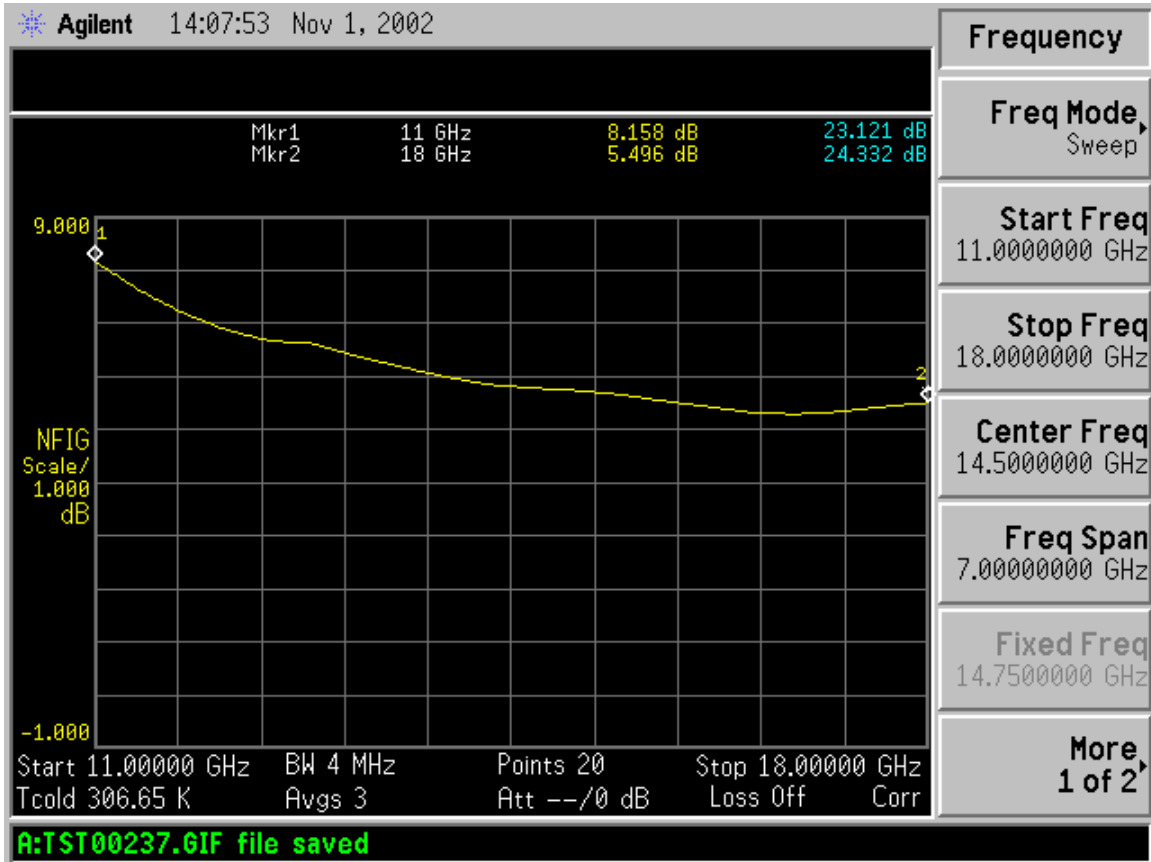

Noise Figure Measurements

Serial No: PL690

7311-G Grove Road Frederick, MD 21704 USA Phone: (301)662-5019 Fax: (301)662-1731
email: sales@planarelec.com