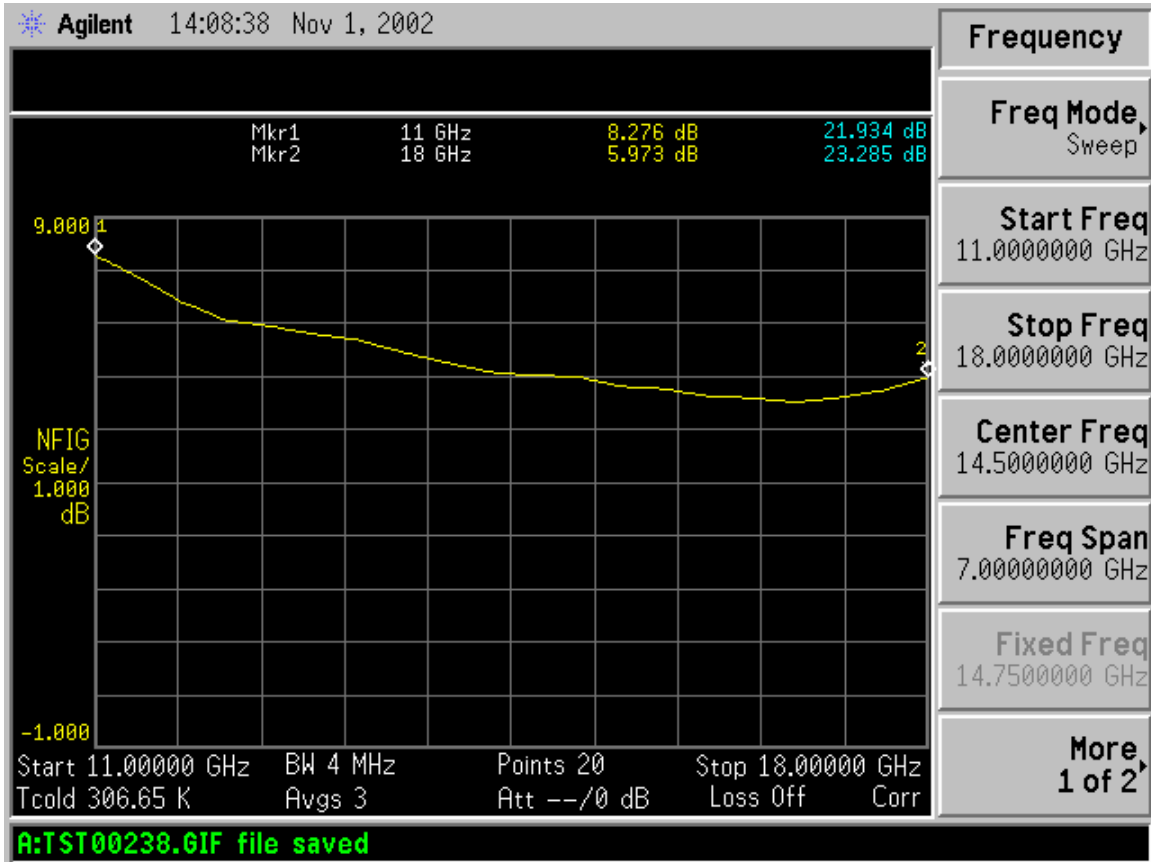

Noise Figure Measurements

Serial No: PL691

7311-G Grove Road Frederick, MD 21704 USA Phone: (301)662-5019 Fax: (301)662-1731
email: sales@planarelec.com