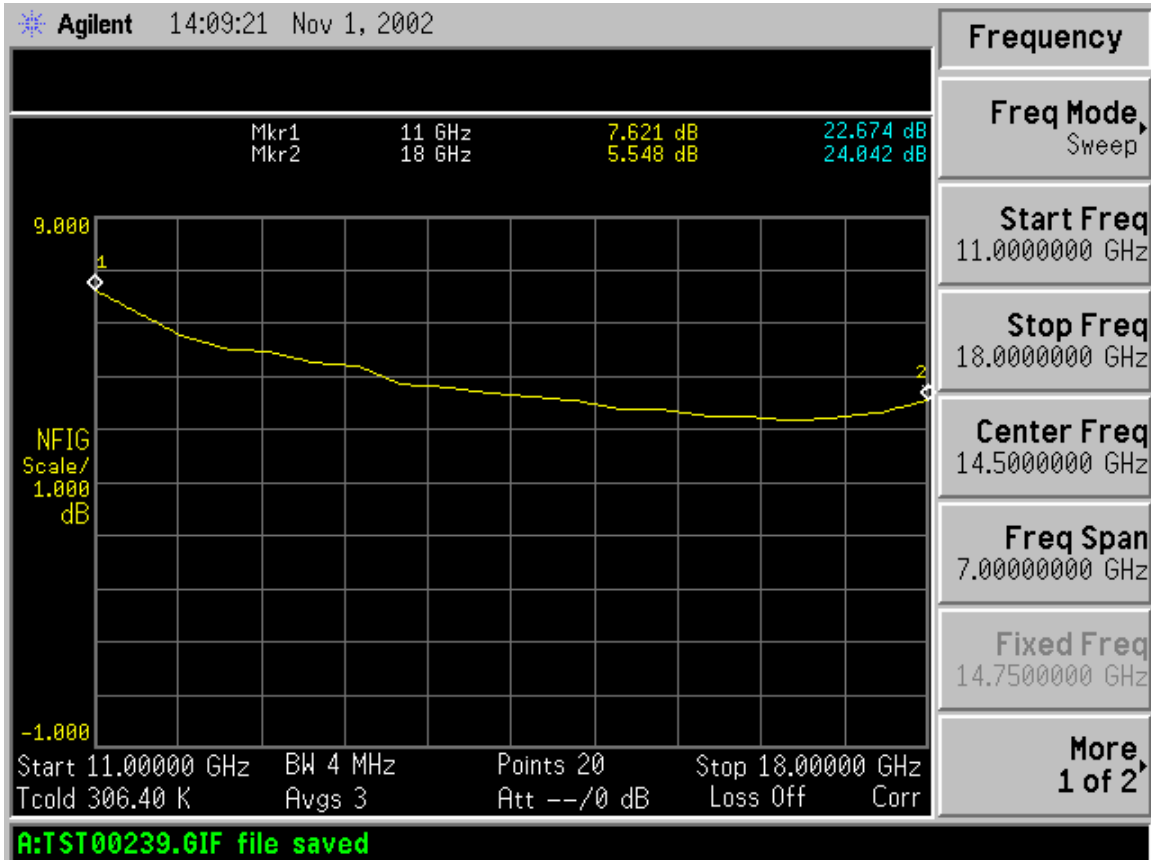

Noise Figure Measurements

Serial No: PL692

7311-G Grove Road Frederick, MD 21704 USA Phone: (301)662-5019 Fax: (301)662-1731
email: sales@planarelec.com