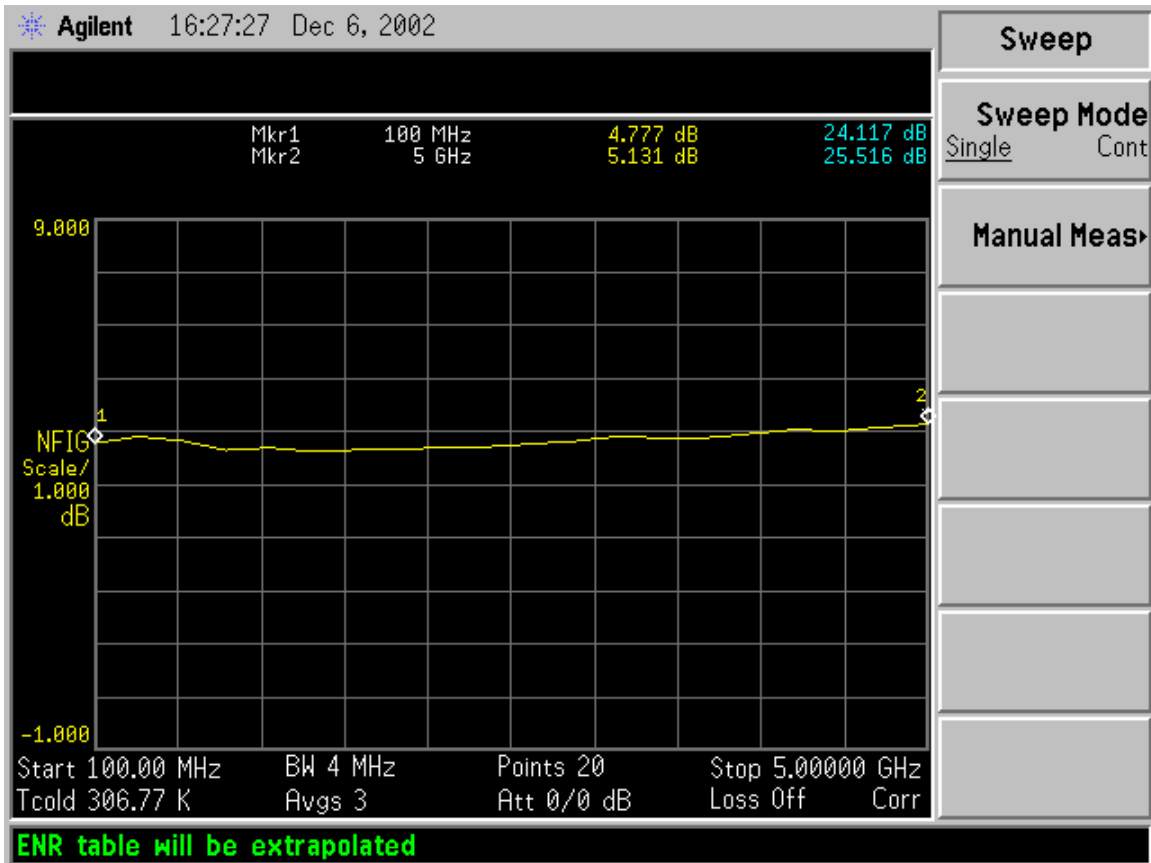

Noise Figure

Model No: PE2-25-0R15-15-SFF

Serial No: PL715

7311-G Grove Road Frederick, MD 21704 USA Phone: (301)662-5019 Fax: (301)662-1731
email: sales@planarelec.com