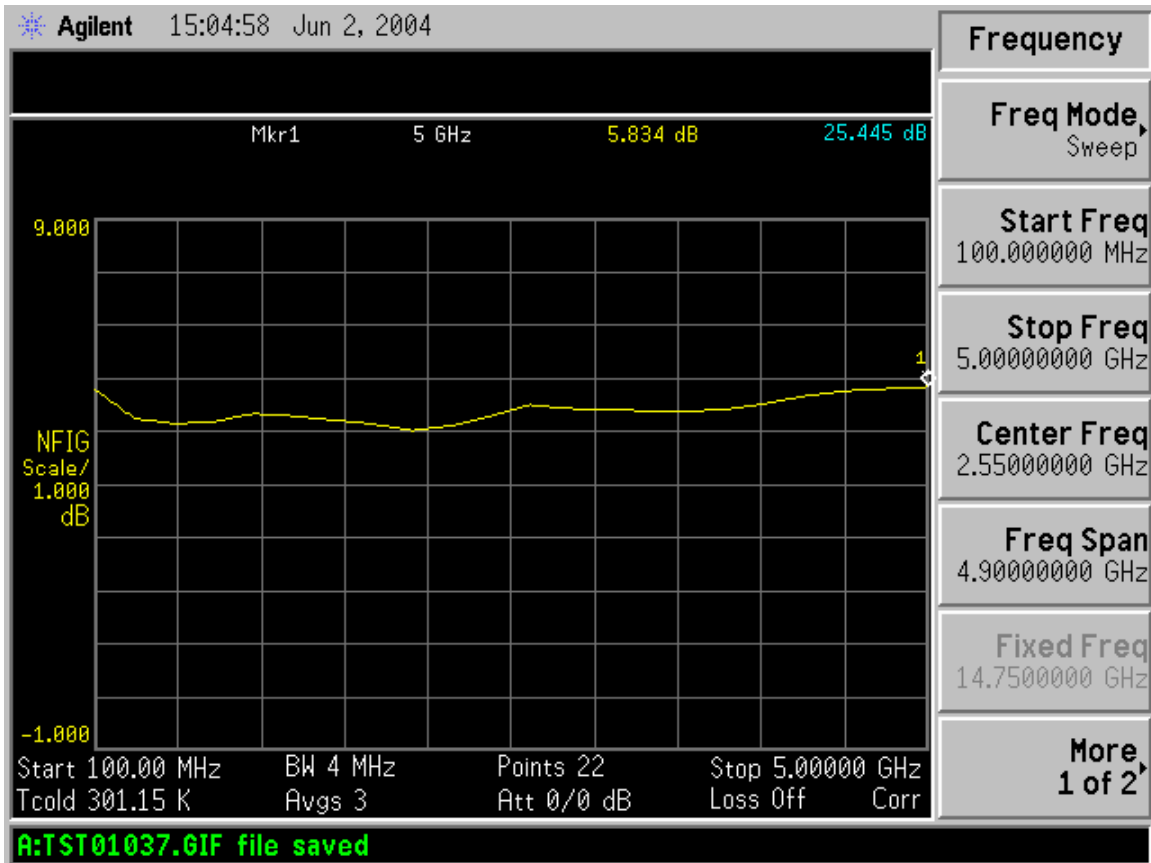

### Noise Figure

Model No: PE2-25-0R15-15-SFF

Serial No: PL715

7311-G Grove Road Frederick, MD 21704 USA Phone: (301)662-5019 Fax: (301)662-1731  
email: sales@planarelec.com