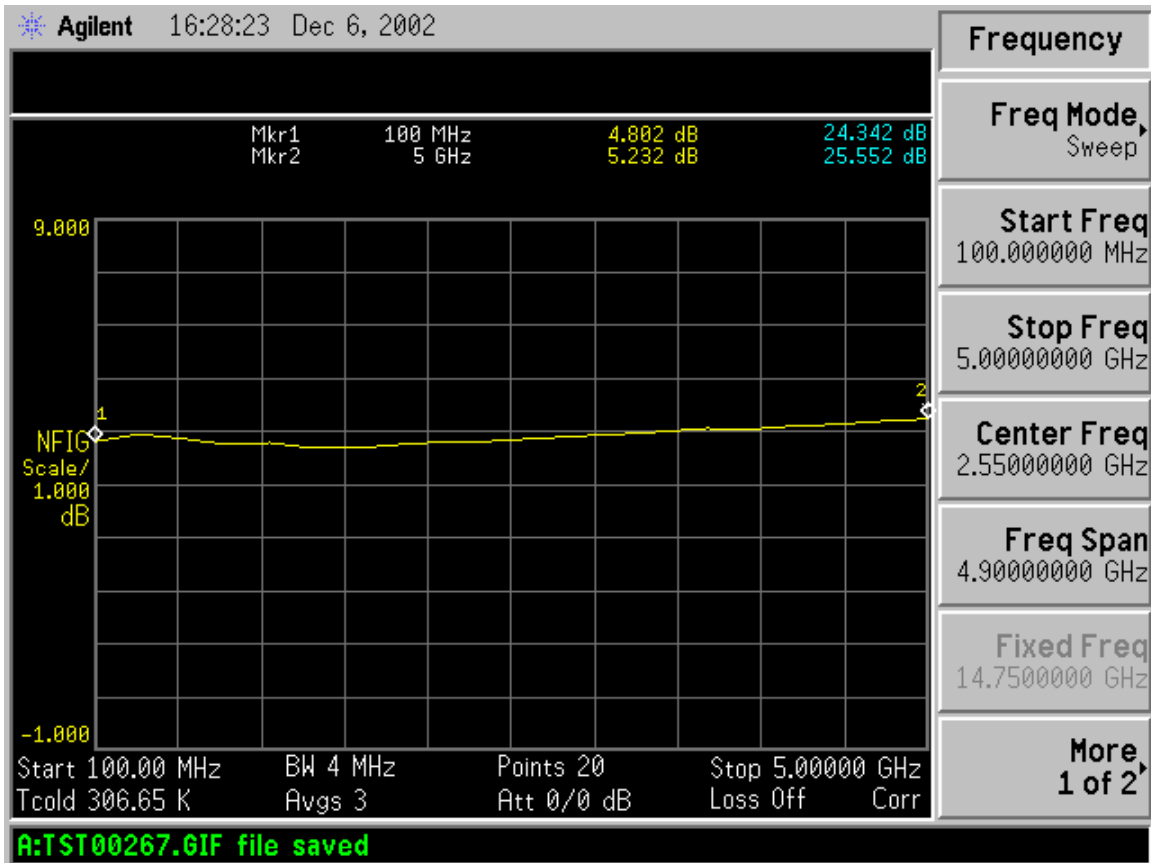

Noise Figure

Model No: PE2-25-0R15-15-SFF

Serial No: PL716

7311-G Grove Road Frederick, MD 21704 USA Phone: (301)662-5019 Fax: (301)662-1731
email: sales@planarelec.com